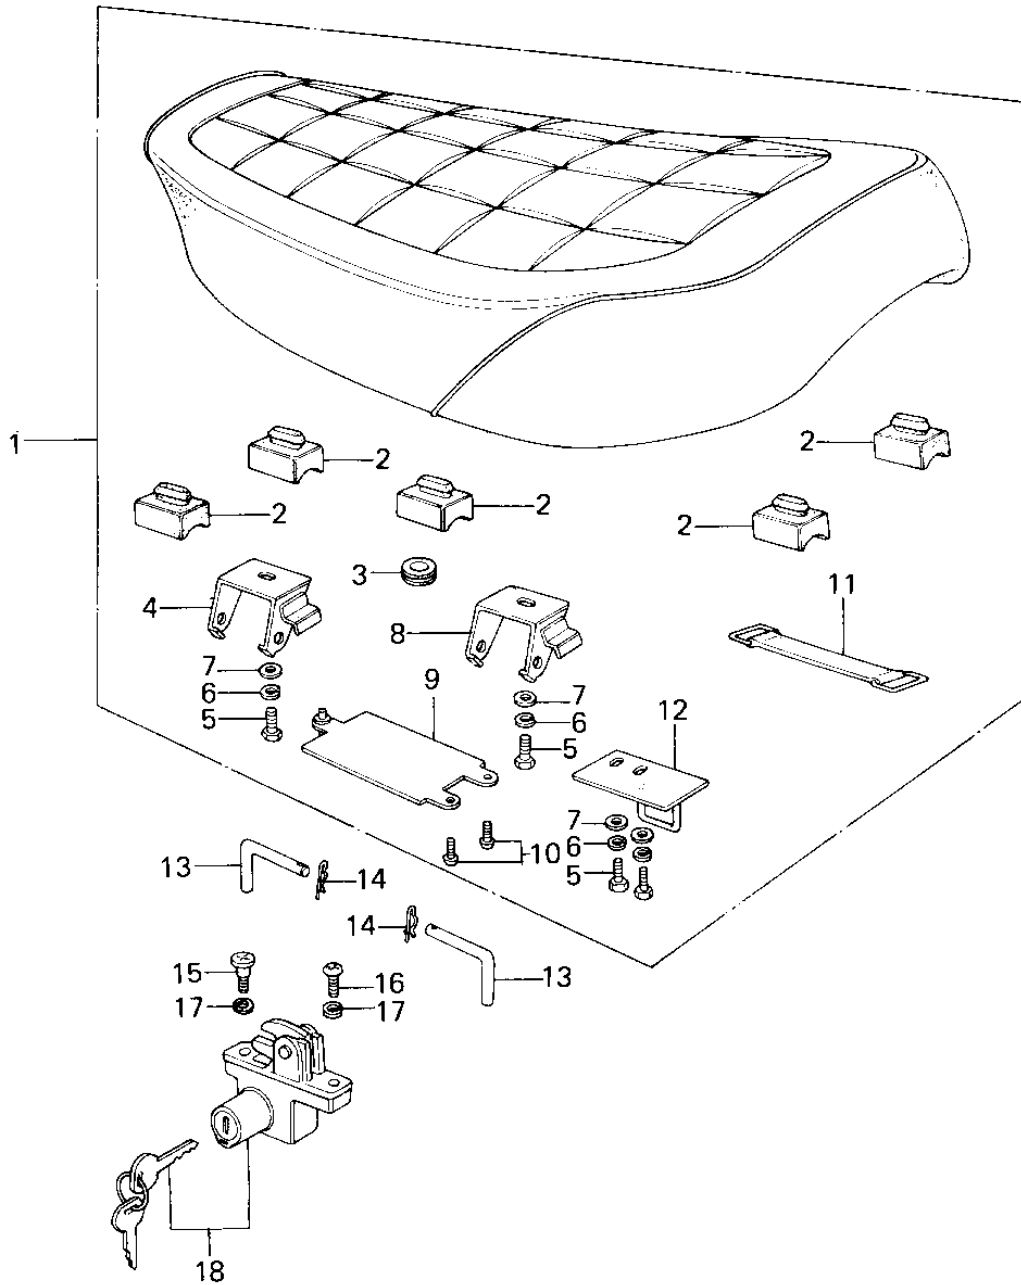

1978 KZ200 PARTS DIAGRAM

SEAT

1978 KZ200 PARTS LIST

SEAT

ITEM NAME	PART NUMBER	QUANTITY
SEAT-ASSY,DUAL,L/BAND (Ref # 1)	53001-1199	2
DAMPER RUBBER (Ref # 2)	92075-099	1
GROMMET (Ref # 3)	92071-056	1
HINGE,FRONT (Ref # 4)	53009-039	1
BOLT-UPSET 6X14 (Ref # 5)	112B0614	1
WASHER SPRING 6MM (Ref # 6)	461F0600	2
WASHER PLAIN 6MM (Ref # 7)	411B0600	1
HINGE,REAR (Ref # 8)	53009-040	1
CASE (Ref # 9)	32099-011	1
SCREW PAN HEAD 5X8 (Ref # 10)	220B0508	1
BAND (Ref # 11)	92072-1006	1
HOOK,SEAT (Ref # 12)	53008-024	1
PIN (Ref # 13)	53011-010	1
COTTER PIN (Ref # 14)	92041-003	1
BOLT,HELMET HOOK,6MM (Ref # 15)	92001-1021	1
SCREW PAN HEAD 6X14 (Ref # 16)	220B0614	1
LOCK ASSY,SEAT (Ref # 18)	27016-5024	1