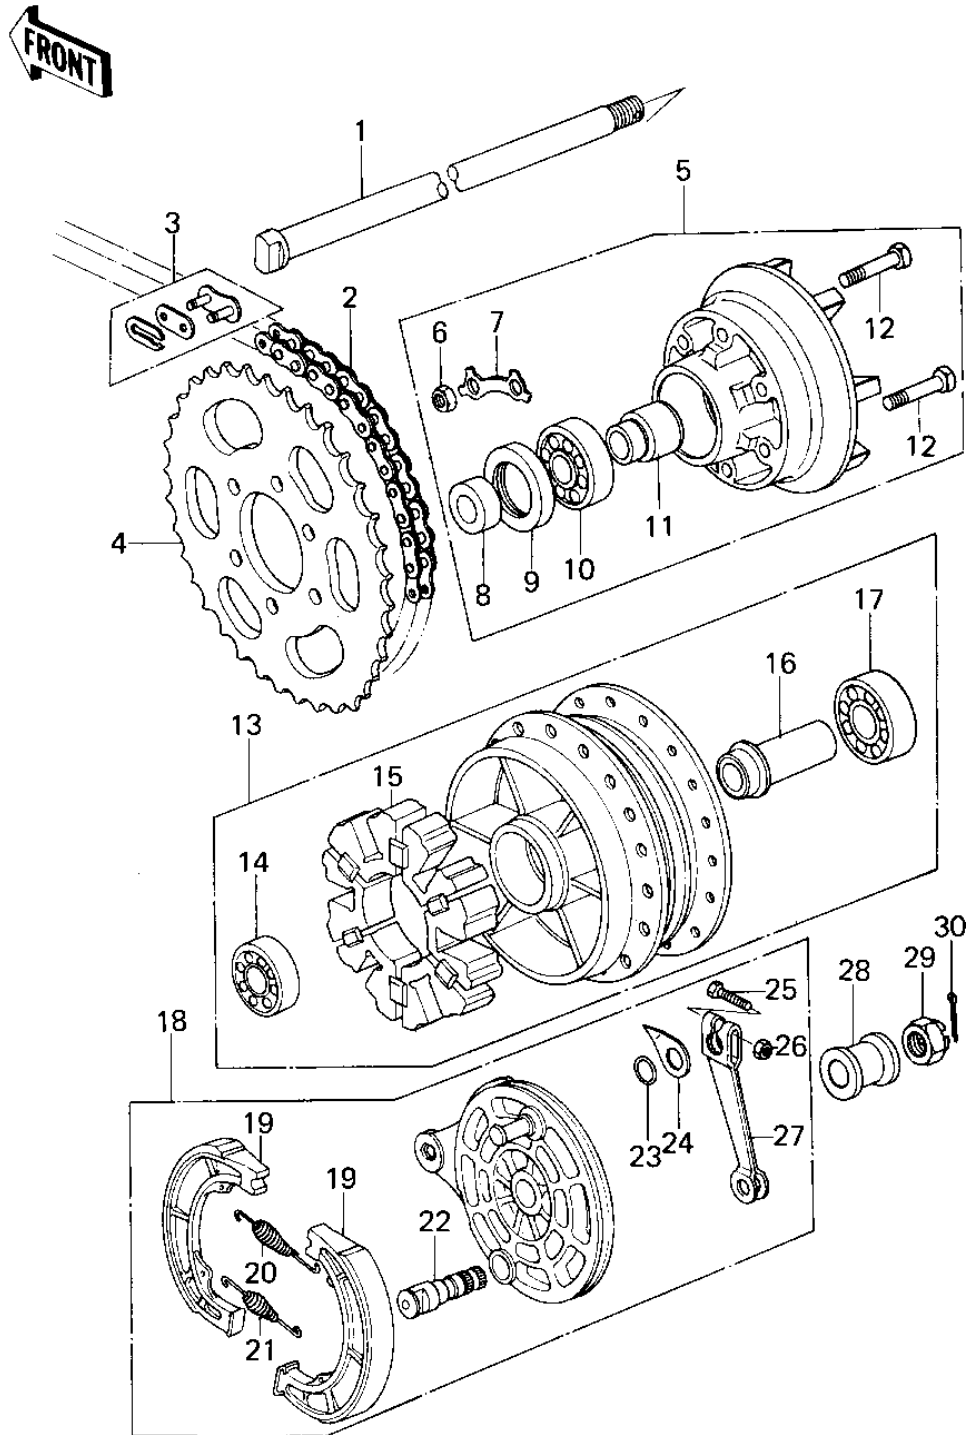

1978 KZ200 PARTS DIAGRAM

REAR HUB/BRAKE/CHAIN

1978 KZ200 PARTS LIST

REAR HUB/BRAKE/CHAIN

ITEM NAME	PART NUMBER	QUANTITY
AXLE,REAR (Ref # 1)	42031-059	1
DR CHAIN 520X98 (Ref # 2)	92057-106	1
CHAIN JOINT 520 (Ref # 3)	92058-1001	1
REAR SPROCKET,40T (Ref # 4)	42041-1002	1
COUPLING-ASSY,RR HUB (Ref # 5)	42033-1029	1
NUT,8MM (Ref # 6)	311B0800	1
WASHER,SPROCKET LOCK (Ref # 7)	92088-019	1
COLLAR,REAR HUB COUPR (Ref # 8)	42037-029	1
OIL SEAL,RR HUB BRNG (Ref # 9)	92050-060	1
BEARING, BALL, #6004 (Ref # 10)	601B6004	1
SLEEVE,REAR HUB COUPR (Ref # 11)	42036-031	1
BOLT REAR SPROCKET (Ref # 12)	92001-021	1
DRUM ASSY,REAR (Ref # 13)	42005-057	1
BEARING BALL #6202 (Ref # 14)	601B6202	1
SHOCK DAMPER,REAR HUB (Ref # 15)	42014-030	1
SPACER,REAR HUB BEARG (Ref # 16)	42010-037	1
BEARING BALL #6302Z (Ref # 17)	601B6302Z	1
RR BRAKE PANEL ASSY (Ref # 18)	41035-1090	1
SHOE,BRAKE (Ref # 19)	42019-010	1
SPRING,BRAKE SHOE (Ref # 20)	92081-1766	1
SPRING,BRAKE SHOE (Ref # 21)	92081-1550	1
CAM SHAFT,REAR BRAKE (Ref # 22)	42026-026	1
"O" RING,11MM (Ref # 23)	92055-004	1
INDICATOR,FR BK SHOE (Ref # 24)	41085-013	1
BOLT-UPSET (Ref # 25)	112G0630	1
NUT,6MM (Ref # 26)	41072-007	1
LEVER,FRONT BRAKE CAM (Ref # 27)	41053-002	1
COLLAR,REAR AXLE (Ref # 28)	42032-076	1
NUT,14MM (Ref # 29)	42045-020	1

1978 KZ200 PARTS LIST

REAR HUB/BRAKE/CHAIN

ITEM NAME	PART NUMBER	QUANTITY
PIN COTTER 3.0X25 (Ref # 30)	550D3025	1