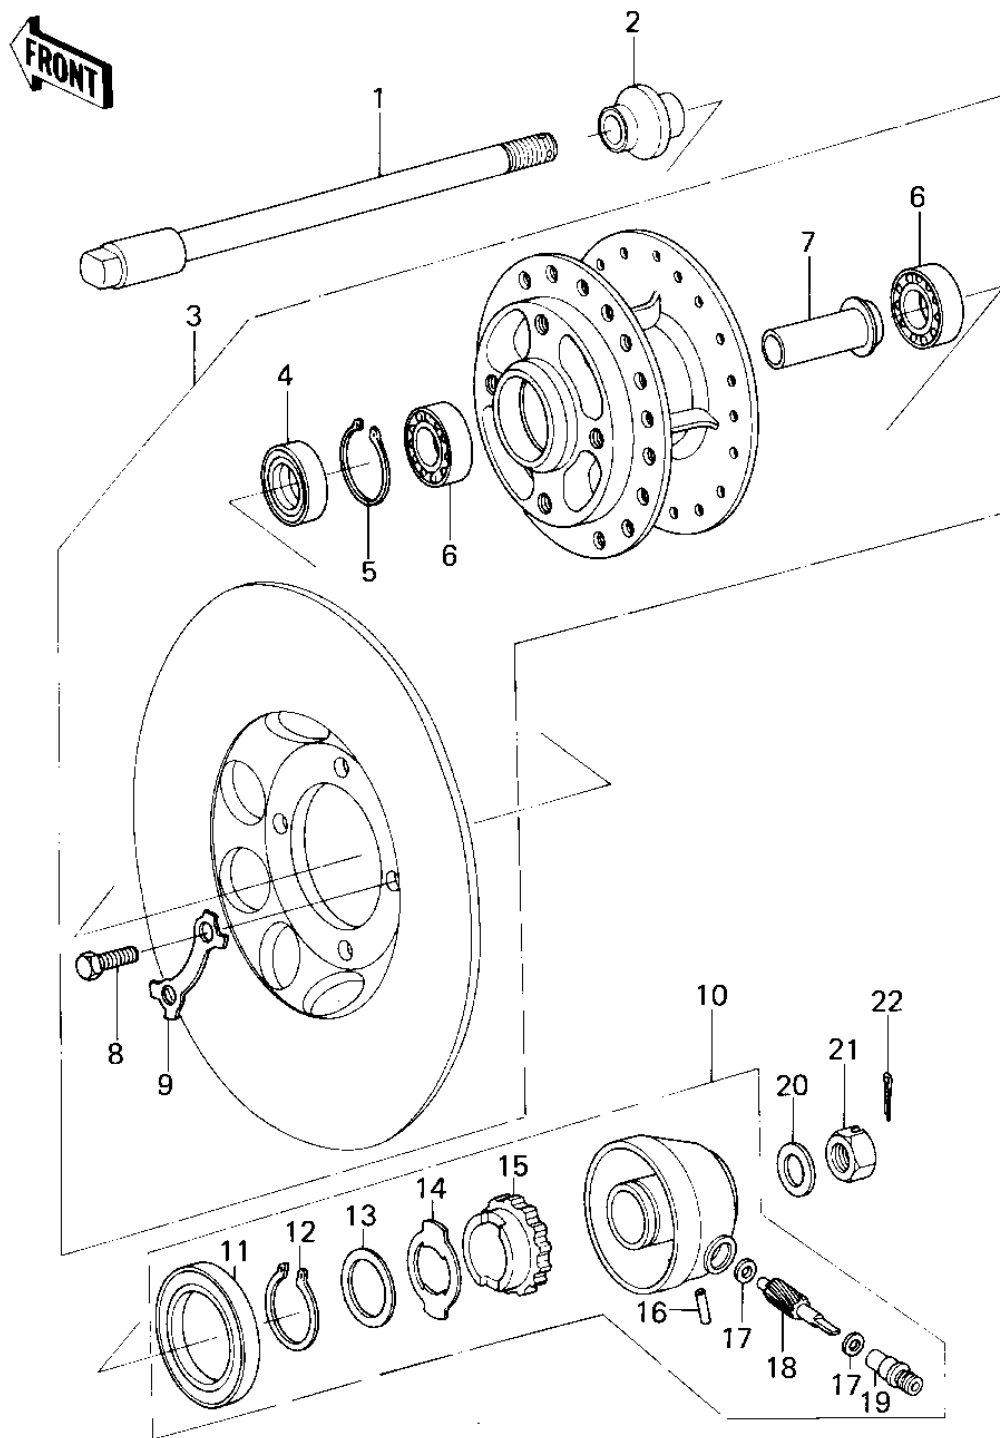

1978 KZ200 PARTS DIAGRAM

FRONT HUB

1978 KZ200 PARTS LIST

FRONT HUB

| ITEM NAME | PART NUMBER | QUANTITY |
|----------------------------------|-------------|----------|
| AXLE,FRONT (Ref # 1) | 41068-052 | 1 |
| COLLAR,AXLE (Ref # 2) | 41069-037 | 1 |
| DRUM-ASSY,FR BRK (Ref # 3) | 41034-051 | 1 |
| OIL SEAL (Ref # 4) | 654A223508 | 1 |
| CIRCLIP,35MM (Ref # 5) | 481J3500 | 1 |
| BEARING BALL #6202 (Ref # 6) | 601B6202 | 1 |
| COLLAR,FRONT HUB (Ref # 7) | 41039-035 | 1 |
| BOLT, HEX HEAD, 8X25 (Ref # 8) | 92001-141 | 1 |
| WASHER,LOCK (Ref # 9) | 92088-029 | 1 |
| GEAR BOX ASSY (Ref # 10) | 41078-013 | 1 |
| OIL SEAL (Ref # 11) | 654A425509 | 1 |
| CIRCLIP,22MM (Ref # 12) | 480J2200 | 1 |
| WASHER THRUST (Ref # 13) | 41065-006 | 1 |
| RECEIVER,SPEED.GEAR (Ref # 14) | 41064-016 | 1 |
| GEAR,SPEEDOMETER (Ref # 15) | 41059-028 | 1 |
| PIN,SPRING (Ref # 16) | 41082-001 | 1 |
| WASHER THRST SPD PINI (Ref # 17) | 41063-001 | 1 |
| PINION,SPEEDOMETER (Ref # 18) | 41060-015 | 1 |
| BUSH,SPEEDMETER CABLE (Ref # 19) | 41062-005 | 1 |
| WASHER PLAIN 14MM (Ref # 20) | 410B1400 | 1 |
| NUT,14MM (Ref # 21) | 42045-020 | 1 |
| PIN, COTTER, 3.0 X 25 (Ref # 22) | 550D3025 | 1 |