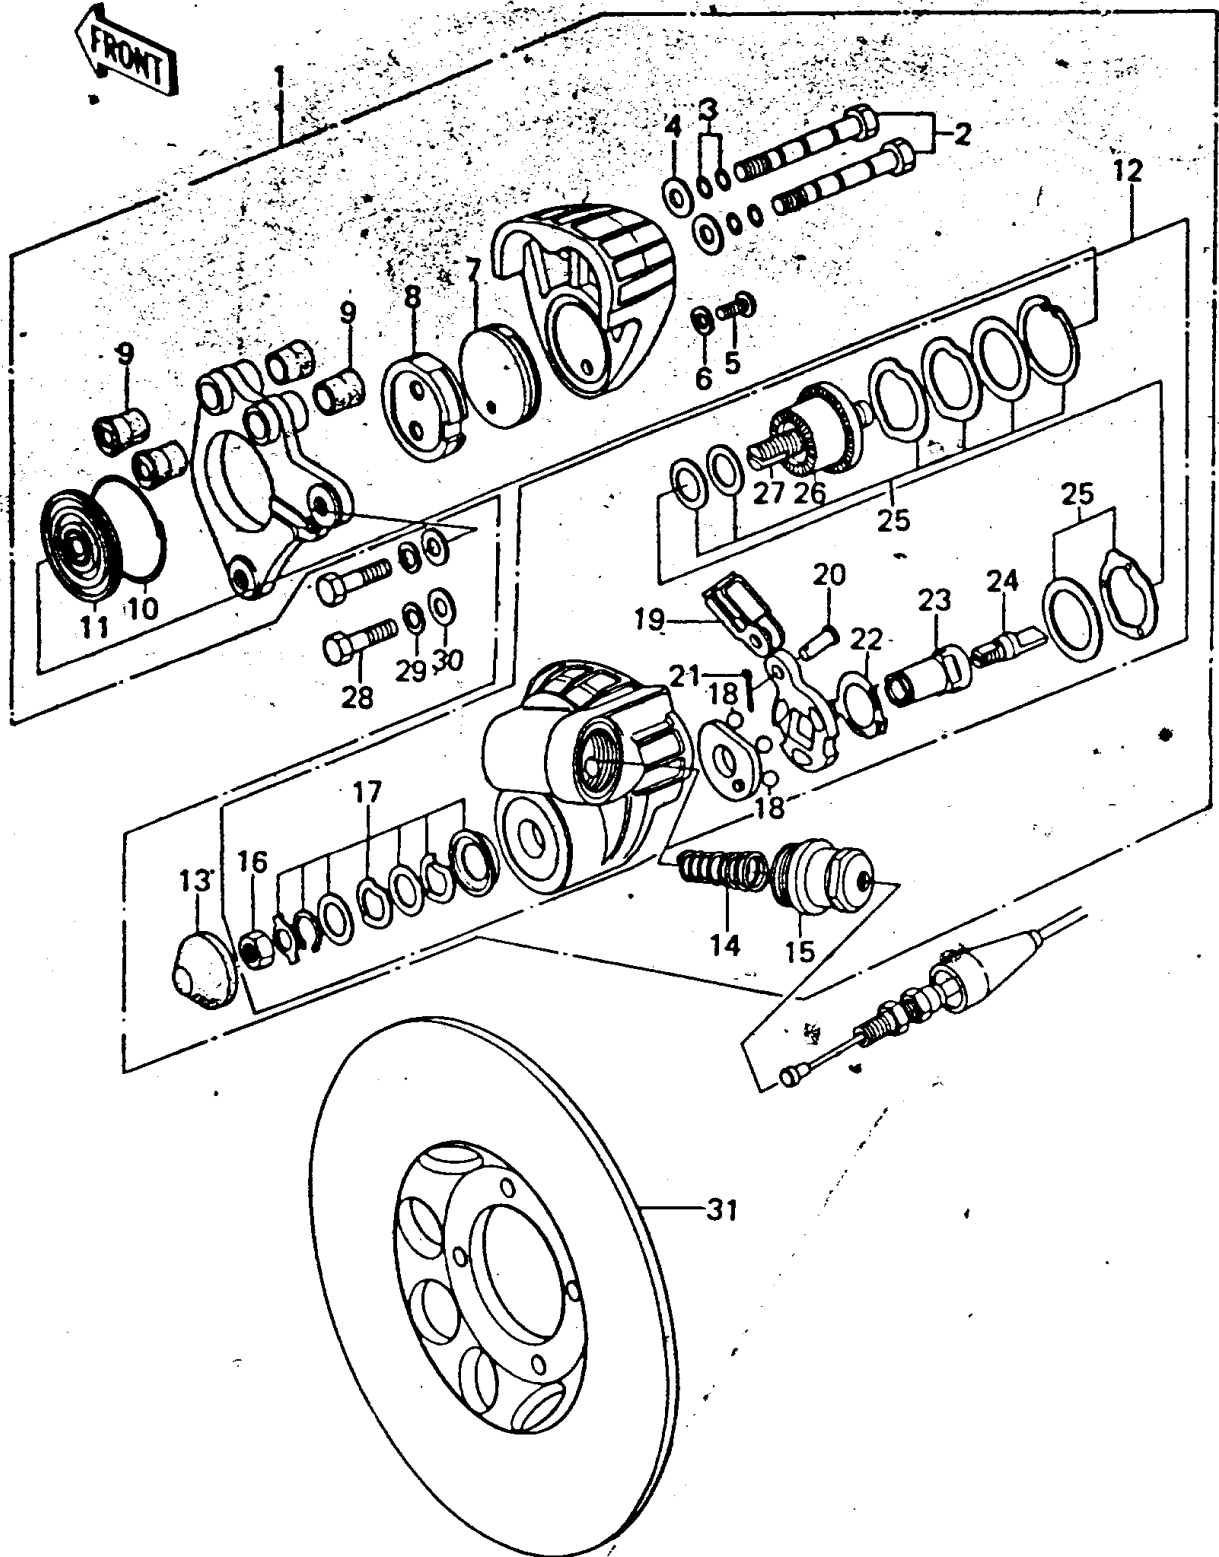

1978 KZ200 PARTS DIAGRAM

FRONT BRAKE

1978 KZ200 PARTS LIST

FRONT BRAKE

ITEM NAME	PART NUMBER	QUANTITY
CALIPER ASSY,FRONT (Ref # 1)	43041-1030	2
BOLT (Ref # 2)	43045-1001	1
BRACKET-BRAKE HOSE (Ref # 3)	43063-001	1
WASHER,PLAIN (Ref # 4)	92022-1001	1
SCREW PAN HEAD 6X10 (Ref # 5)	220B0610	1
WASHER SPRING 6MM (Ref # 6)	461F0600	1
PAD B (Ref # 7)	43050-1010	1
PAD A (Ref # 8)	43050-1009	1
DUST SEAL-SHAFT (Ref # 9)	43052-002	1
CIRCLIP (Ref # 10)	92033-1001	1
BOOT (Ref # 11)	49006-1030	1
CALIPER A (Ref # 12)	43042-1025	2
BOOT,OUTER (Ref # 13)	49006-1029	1
SPRING,RETURN (Ref # 14)	43018-1001	1
PLUG (Ref # 15)	92066-1001	1
NUT 8MM (Ref # 16)	318B0800	1
REPAIR SET,CALIPER (Ref # 17)	99996-5001	1
BALL STEEL 1/4' (Ref # 18)	600A0800	1
LEVER (Ref # 19)	11034-1439	1
PIN (Ref # 20)	92043-1058	1
PIN COTTER 1.6X10 (Ref # 21)	550D1610	1
STOPPER (Ref # 22)	43022-1004	1
SHAFT (Ref # 23)	43045-1003	1
STOPPER (Ref # 24)	43022-1005	1
REPAIR SET,CALIPER (Ref # 25)	99996-5002	1
RATCHET (Ref # 26)	13078-1002	1
ROD (Ref # 27)	46102-1003	1
BOLT (Ref # 28)	92007-032	1
WASHER SPRING 10MM (Ref # 29)	461F1000	1

1978 KZ200 PARTS LIST

FRONT BRAKE

ITEM NAME	PART NUMBER	QUANTITY
WASHER PLAIN 10MM (Ref # 30)	410B1000	1
DISC PLATE, FROM BRAKE (Ref # 31)	41080-013	1