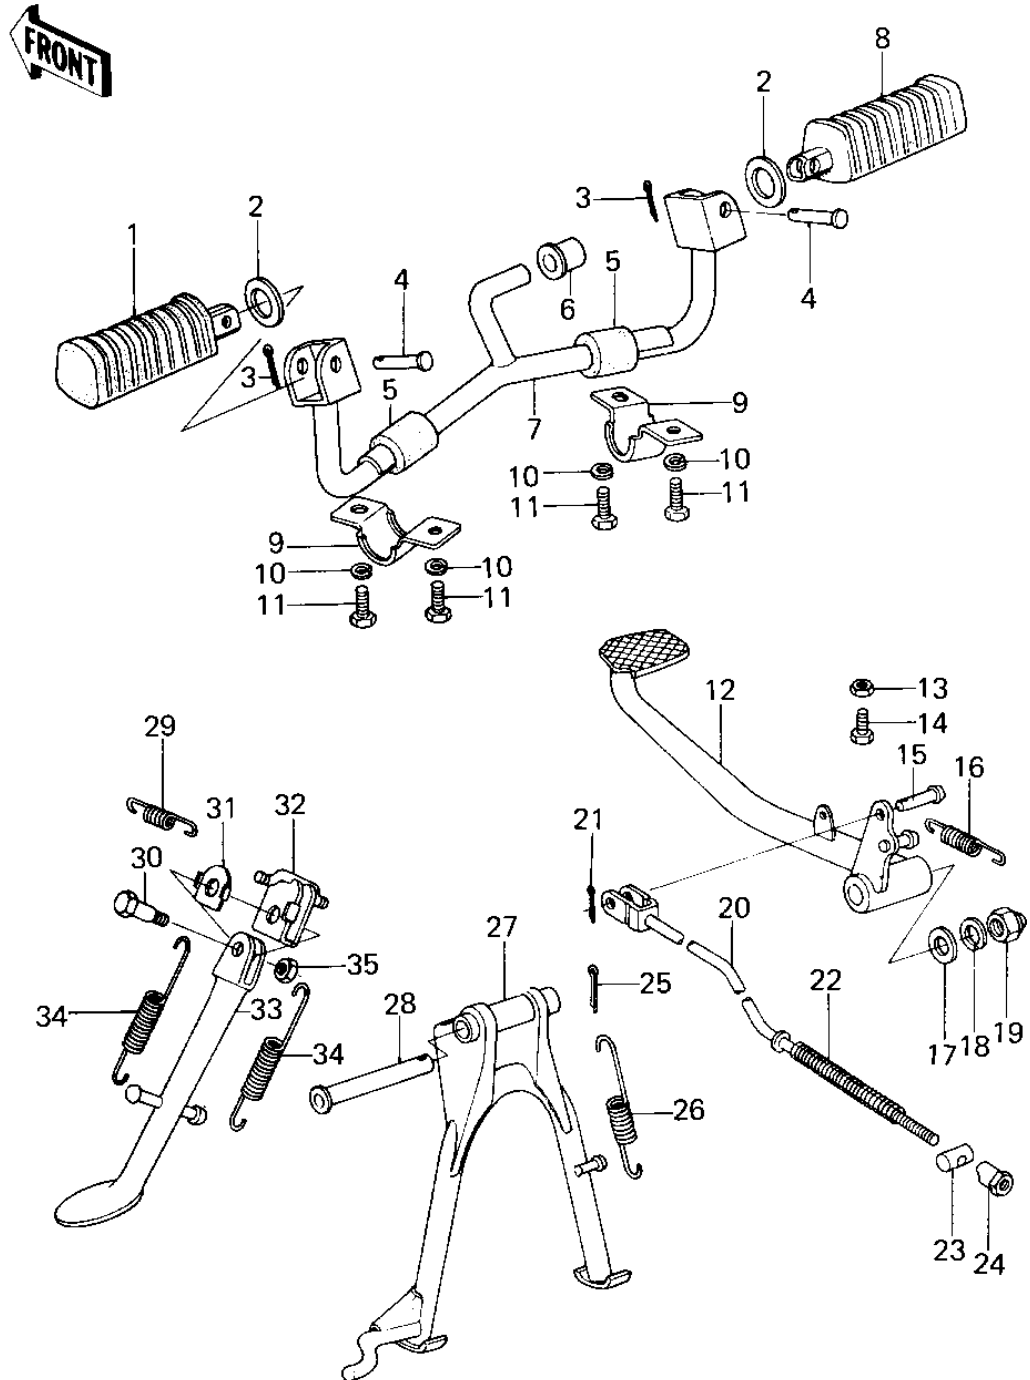

1978 KZ200 PARTS DIAGRAM

FOOTRESTS/STANDS/BRAKE PEDAL

1978 KZ200 PARTS LIST

FOOTRESTS/STANDS/BRAKE PEDAL

ITEM NAME	PART NUMBER	QUANTITY
STEP-ASSY (Ref # 1)	34027-1103	2
WASHER,PLAIN (Ref # 2)	92022-250	1
PIN COTTER 2.5X16 (Ref # 3)	550D2516	1
PIN-FOOTREST BAR FIT (Ref # 4)	92043-080	1
DAMPER,RUBBER (Ref # 5)	92075-306	1
DAMPER,RUBBER (Ref # 6)	92075-1029	2
BAR,FOOTREST (Ref # 7)	34004-008	1
HOLDER,FOOTREST (Ref # 9)	13091-1003	1
WASHER SPRING 8MM (Ref # 10)	461F0800	2
BOLT-SMALL-UPSET,8X16 (Ref # 11)	115G0816	1
PEDAL,BRAKE (Ref # 12)	43001-077	1
NUT 6MM (Ref # 13)	311B0600	1
BOLT-UPSET (Ref # 14)	112G0625	1
PIN,BRAKE ROD FITTING (Ref # 15)	92043-090	1
SPRING,BRAKE PEDAL (Ref # 16)	43005-029	1
WASHER,8.5X20X1.6 (Ref # 17)	92022-1561	1
NUT,CAP AND LOCK,8MM (Ref # 19)	92019-013	1
ROD,BRAKE (Ref # 20)	43011-028	1
PIN COTTER 2.0X15 (Ref # 21)	550D2015	1
SPRING,BRAKE ROD (Ref # 22)	43012-001	1
PIN BRAKE (Ref # 23)	92043-039	1
NUT-BRAKE ROD ADJUST (Ref # 24)	92015-042	1
PIN COTTER 3.0X30 (Ref # 25)	550D3030	1
SPRING,MAIN STAND (Ref # 26)	34023-016	1
STAND-MAIN (Ref # 27)	34011-050	1
SHAFT MAIN STAND (Ref # 28)	34019-011	1
SPRING,SIDE STAND (Ref # 29)	34025-011	1
BOLT,SIDE STAND FITNG (Ref # 30)	92003-226	1
WASHER,LOCK (Ref # 31)	92024-078	1

1978 KZ200 PARTS LIST

FOOTRESTS/STANDS/BRAKE PEDAL

ITEM NAME	PART NUMBER	QUANTITY
STOPPER,SIDE STAND (Ref # 32)	32085-1009	1
STAND-SIDE (Ref # 33)	34024-070	1
SPRING,SIDE STAND (Ref # 34)	34025-010	1
NUT,LOCK,10MM (Ref # 35)	92019-021	1