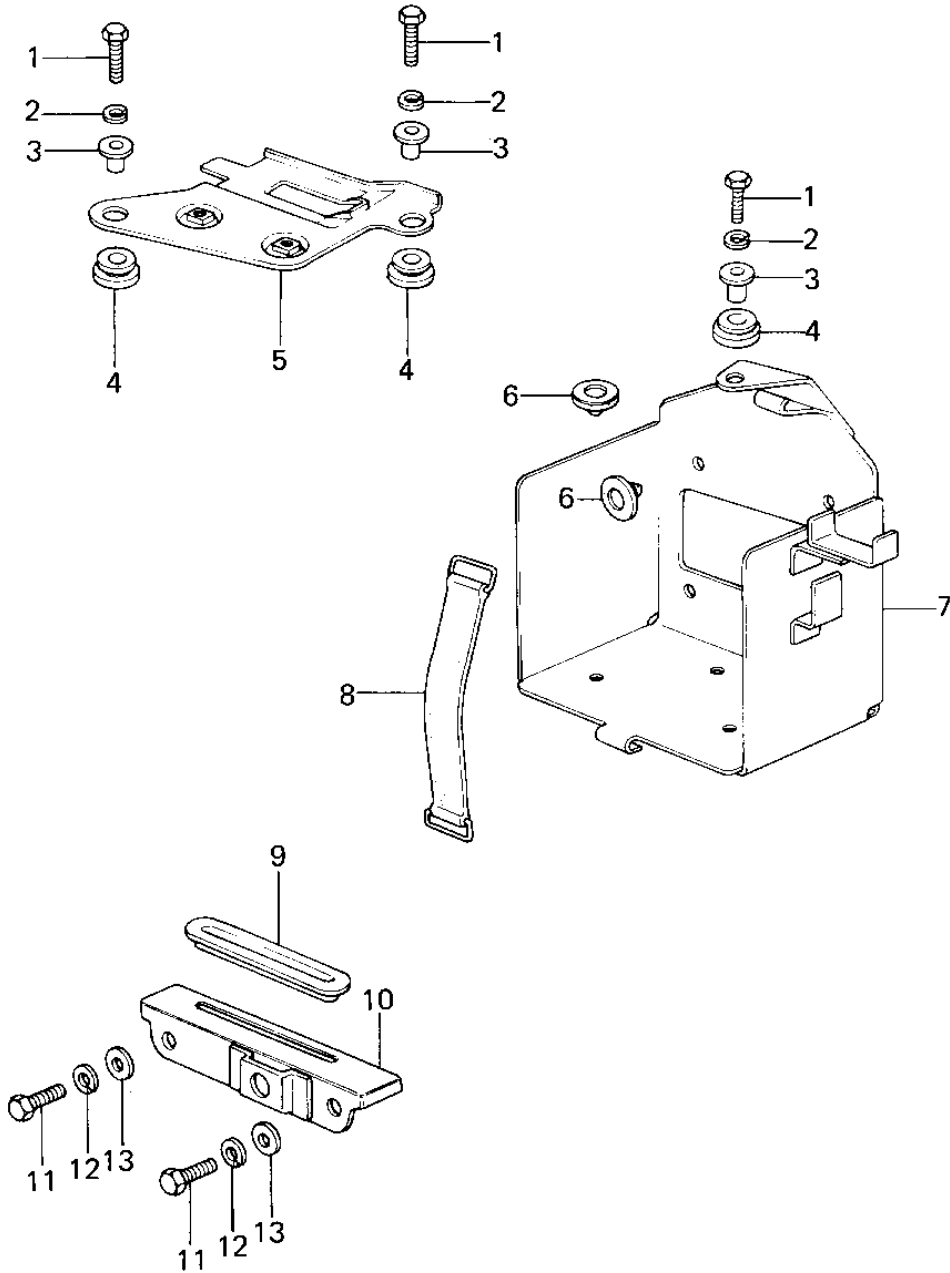

1978 KZ200 PARTS DIAGRAM

BATTERY CASE/ELECTRO BRACKET

1978 KZ200 PARTS LIST

BATTERY CASE/ELECTRO BRACKET

ITEM NAME	PART NUMBER	QUANTITY
BOLT 6X22 (Ref # 1)	112B0622	1
WASHER SPRING 6MM (Ref # 2)	461F0600	1
COLLAR (Ref # 3)	92027-194	1
DAMPER RUBBER (Ref # 4)	92075-277	1
BRACKET,BASE (Ref # 5)	32129-015	1
DAMPER RUBBER (Ref # 6)	92075-078	1
CASE,BATTERY (Ref # 7)	32097-046	1
BAND BATTERY (Ref # 8)	92072-006	1
DAMPER RUBBER (Ref # 9)	92075-280	1
BRACKET,BASE (Ref # 10)	32129-014	1
BOLT-SMALL-UPSET,8X16 (Ref # 11)	115G0816	1
WASHER SPRING 8MM (Ref # 12)	461F0800	1
WASHER PLAIN 8MM (Ref # 13)	411B0800	1