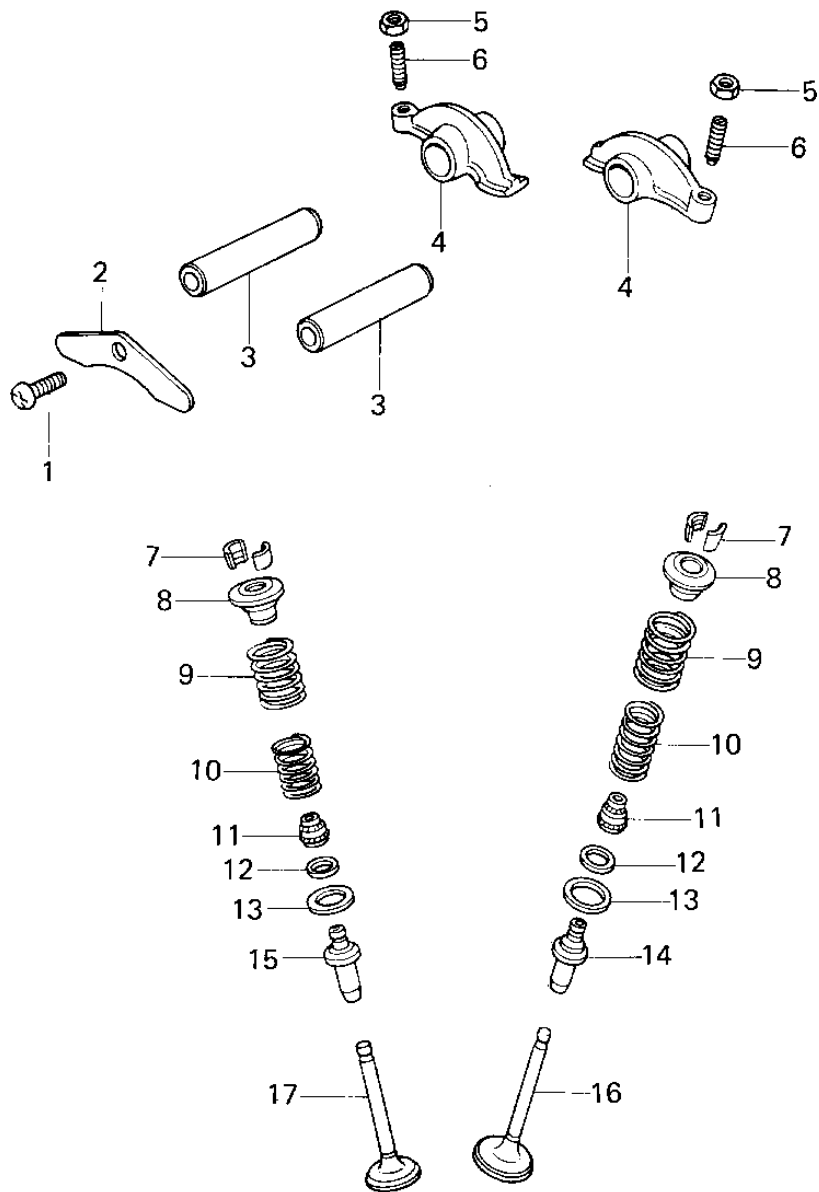

1978 KZ200 PARTS DIAGRAM

ROCKER ARMS/VALVES

1978 KZ200 PARTS LIST

ROCKER ARMS/VALVES

ITEM NAME	PART NUMBER	QUANTITY
SCREW PAN HEAD 6X14 (Ref # 1)	220B0614	1
PLATE,POSITIONING (Ref # 2)	14014-034	1
SHAFT,ROCKER ARM (Ref # 3)	12020-004	1
ARM,ROCKER (Ref # 4)	12016-012	1
NUT,ROCKER ARM FITTNG (Ref # 5)	92016-061	1
SCREW,SLOTTED,ROCKER (Ref # 6)	92013-009	1
SPLIT KEEPER (Ref # 7)	12011-004	1
RETAINER,VALVE SPRING (Ref # 8)	12009-006	1
SPRING,OUTER VALVE (Ref # 9)	12007-013	1
SPRING,INNER VALVE (Ref # 10)	12007-014	1
OIL SEAL,RV37129.5 (Ref # 11)	92049-016	1
SEAT,VLV INNER SPRING (Ref # 12)	12010-006	1
SEAT,VLV OUTER SPRING (Ref # 13)	12010-005	1
GUIDE,INLET VALVE (Ref # 14)	12013-003	1
GUIDE,EXHAUST VALVE (Ref # 15)	49002-1010	1
VALVE,INLET (Ref # 16)	12004-018	1
VALVE,EXHAUST (Ref # 17)	12005-010	1