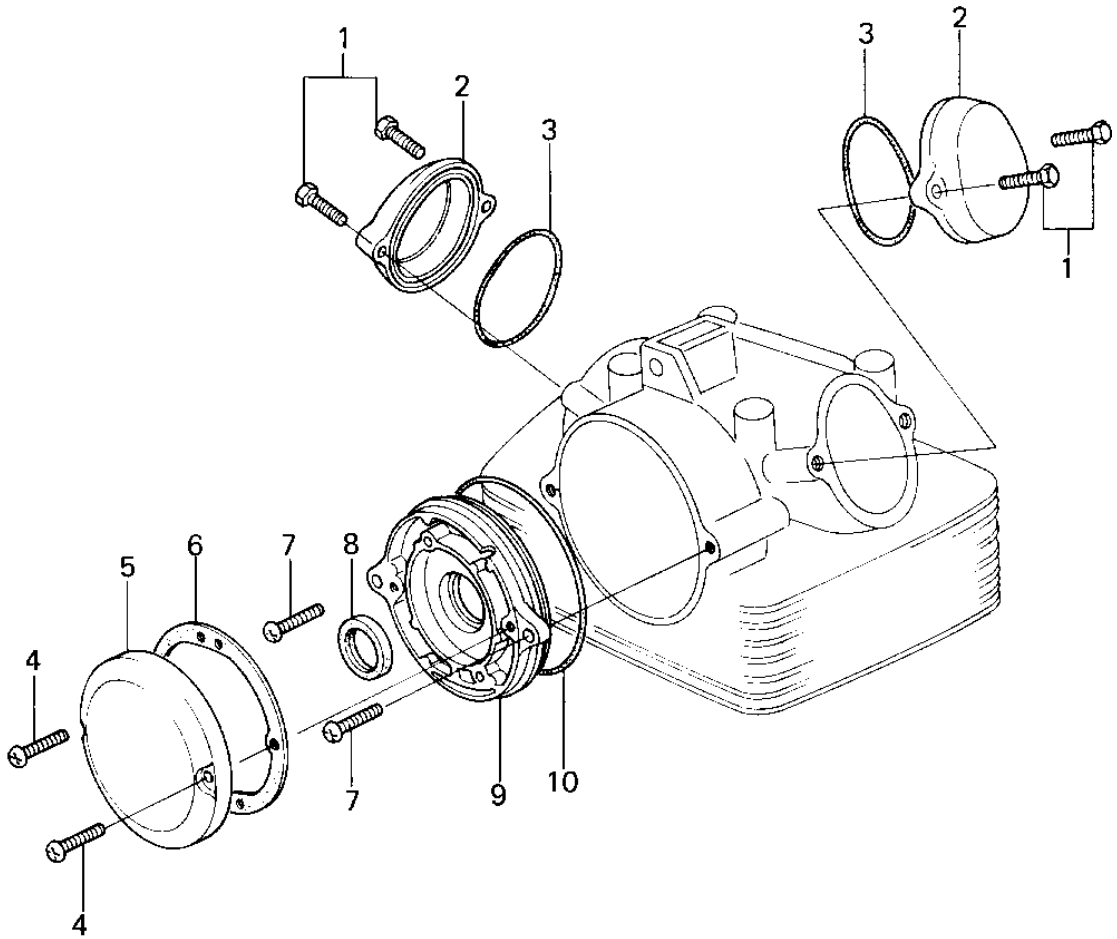

## 1978 KZ200 PARTS DIAGRAM

CYLINDER HEAD COVERS

## 1978 KZ200 PARTS LIST

### CYLINDER HEAD COVERS

ITEM NAME	PART NUMBER	QUANTITY
BOLT,FLANGED,6X25 (Ref # 1)	130G0625	1
CAP,ROCKER ARM (Ref # 2)	11027-004-2H	1
"O" RING,53.5MM (Ref # 3)	92055-112	1
SCREW PAN HEAD 6X25 (Ref # 4)	220B0625	2
CAP,CONTACT BREAKER (Ref # 5)	14027-022-2H	1
GASKET,CONTACT BREAKR (Ref # 6)	14050-012	1
OIL SEAL (Ref # 8)	92050-079	1
COVER,CONTACT BREAKER (Ref # 9)	21136-010	1
"O" RING,99M/M (Ref # 10)	92055-107	1