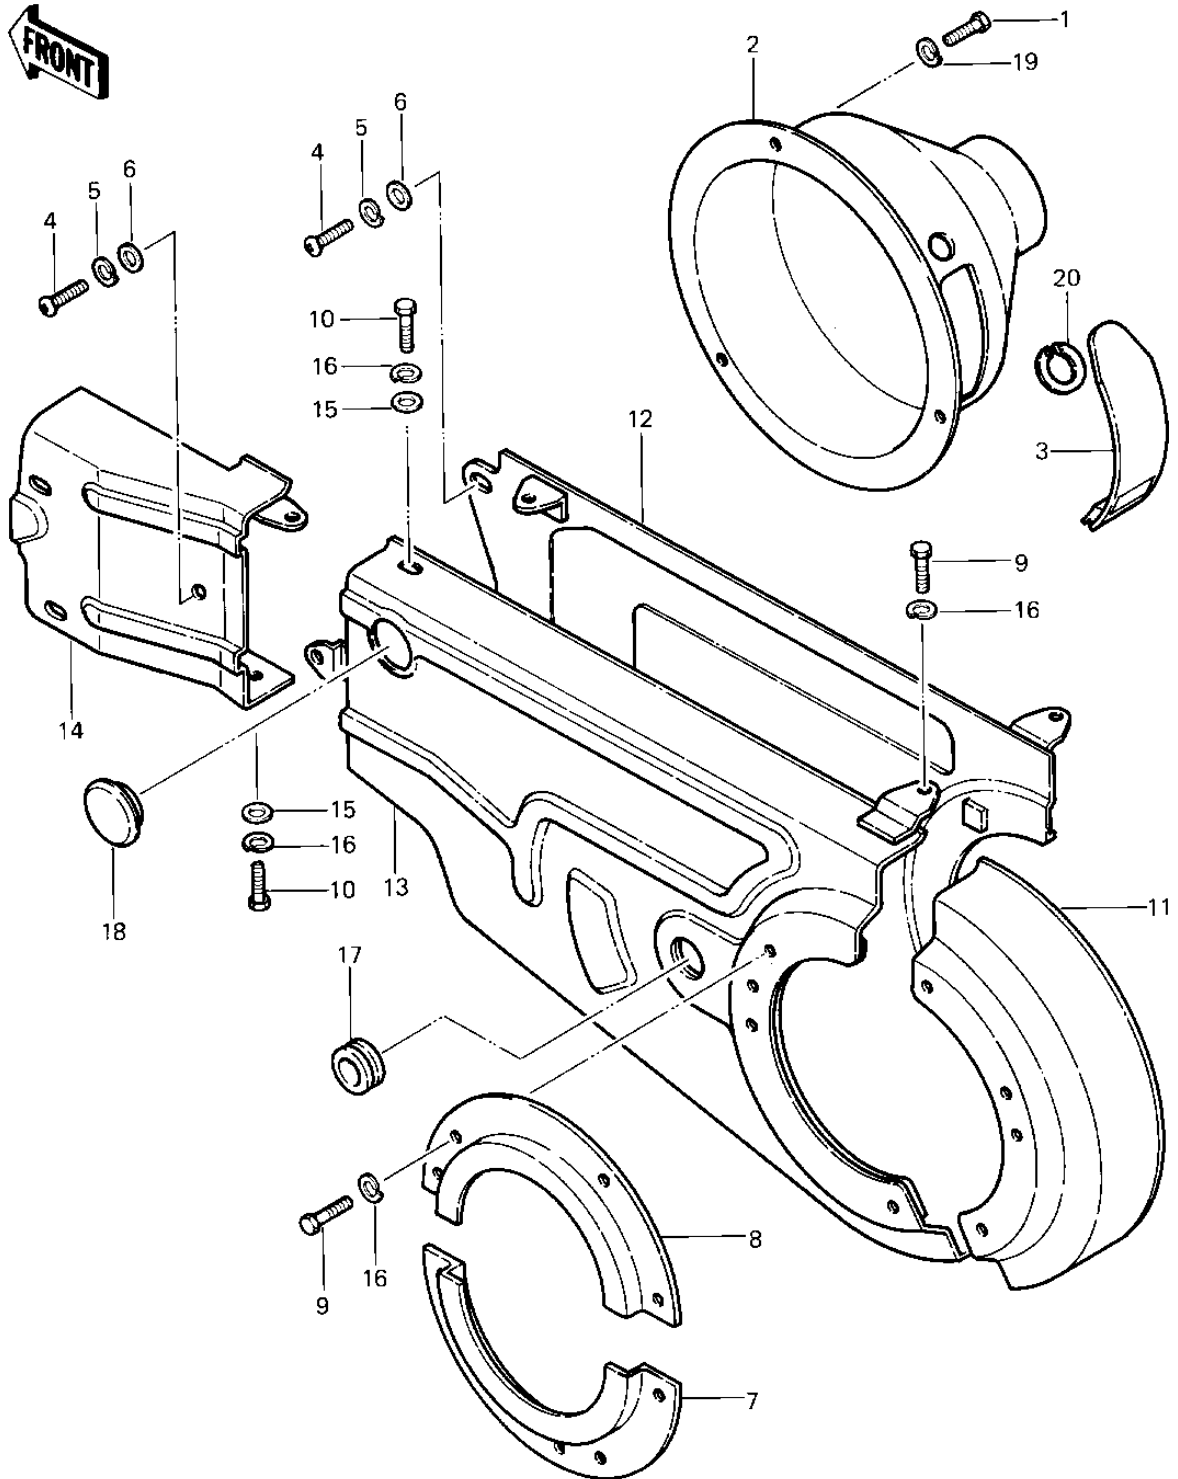

1983 LT200 PARTS DIAGRAM

CHAIN CASE

1983 LT200 PARTS LIST

CHAIN CASE

ITEM NAME	PART NUMBER	QUANTITY
BOLT-UPSET,6X12 (Ref # 1)	112G0612	2
COVER,DIFFERENTIAL (Ref # 2)	14025-4009	1
COVER,DIFFERENTIAL (Ref # 3)	14025-4010	1
SCREW PAN HEAD 6X12 (Ref # 4)	220B0612	1
WASHER SPRING 6MM (Ref # 5)	461F0600	3
WASHER PLAIN 6MM (Ref # 6)	410B0600	2
BRACKET,SMALL (Ref # 7)	11036-1455	1
BRACKET,LARGE (Ref # 8)	11036-1454	1
BOLT-UPSET 6X14 (Ref # 10)	112B0614	1
CASE-CHAIN,RR (Ref # 11)	36014-1059	1
CASE-CHAIN,INNER (Ref # 12)	36014-1041	1
CASE-CHAIN,FR (Ref # 13)	36014-1060	1
CASE-CHAIN,FR (Ref # 14)	36014-1049	1
GROMMET HARNESS 22MM (Ref # 17)	92071-012	1
PLUG CHAIN CASE (Ref # 18)	92074-004	1
CIRCLIP, 20MM (Ref # 20)	480J2000	1