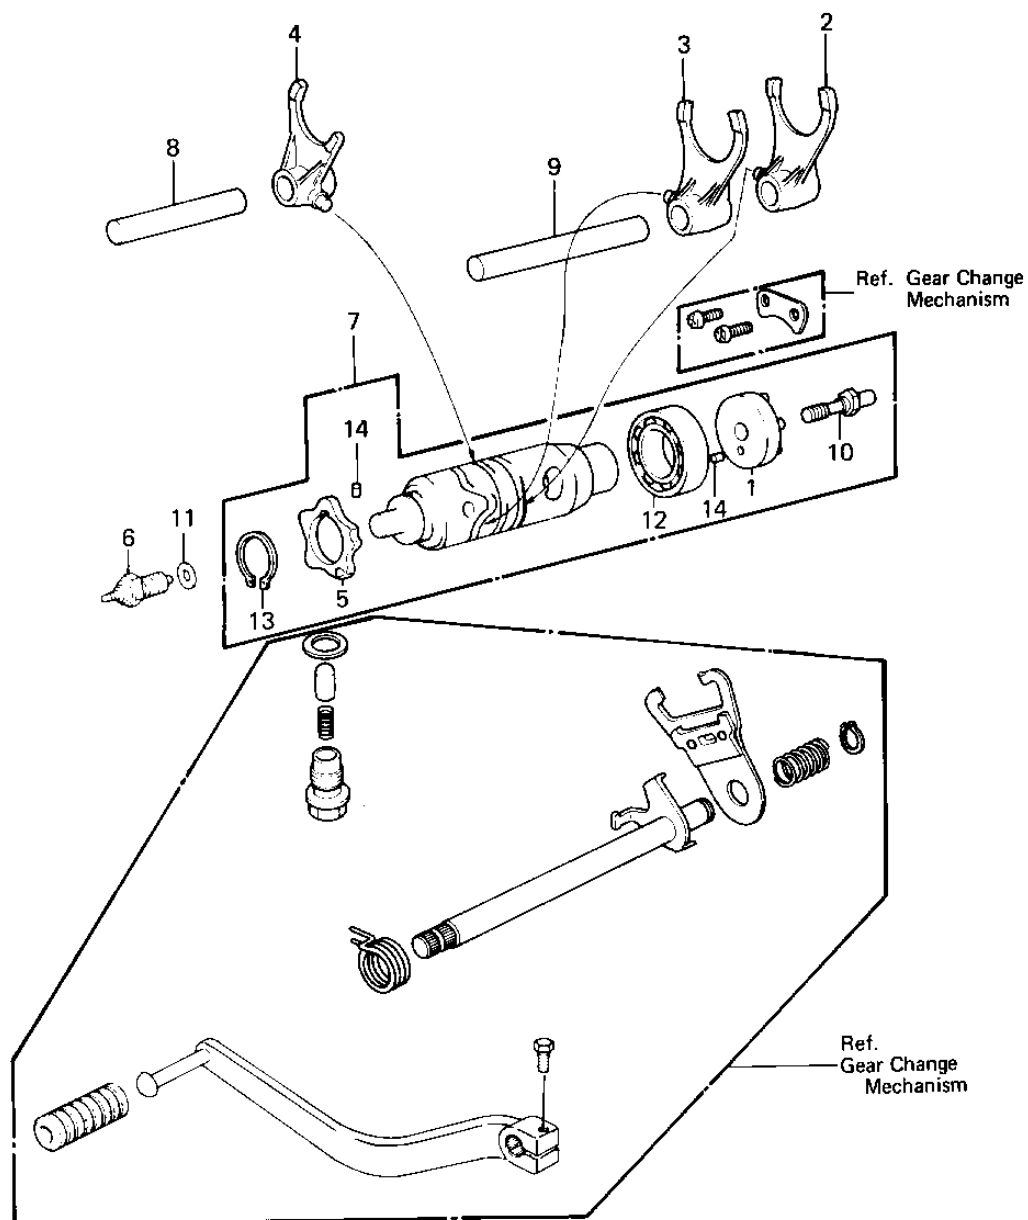

## 1983 LT200 PARTS DIAGRAM

GEAR CHANGE DRUM & FORKS ('83 KLT200-A4/

E1362-0027

## 1983 LT200 PARTS LIST

GEAR CHANGE DRUM & FORKS ('83 KLT200-A4/

ITEM NAME	PART NUMBER	QUANTITY
PLATE,GEAR CHANGE (Ref # 1)	13142-019	1
SHIFT FORK,LOW (Ref # 2)	13140-073	1
SHIFT FORK,2ND&3RD (Ref # 3)	13140-074	1
SHIFT FORK,4TH&TOP (Ref # 4)	13140-075	1
DISK,SHIFT DRUM (Ref # 5)	13145-1002	1
SWITCH,NEUTRAL (Ref # 6)	13151-1007	1
DRUM ASSY,GEAR SHIFT (Ref # 7)	13239-1036	1
ROD,SHIFT 71.7M/M (Ref # 8)	49047-1002	1
ROD,SHIFT 93.7M/M (Ref # 9)	49047-1003	1
BOLT (Ref # 10)	92001-166	1
GASKET CHECK VALVE (Ref # 11)	92065-058	1
BEARING,BALL,#6905 (Ref # 12)	92045-036	1
CIRCLIP 24MM (Ref # 13)	480J2400	1
PIN-DOWEL,4X6 (Ref # 14)	610A0406	1