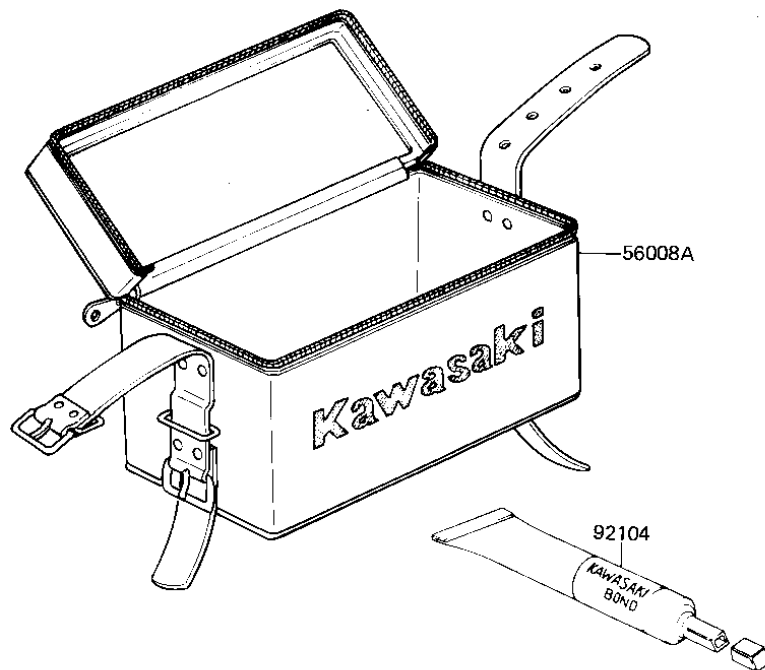

1981 KDX™175 PARTS DIAGRAM

OWNER TOOLS ('81-'82 A2/A3)

1981 KDX™175 PARTS LIST

OWNER TOOLS ('81-'82 A2/A3)

ITEM NAME	PART NUMBER	QUANTITY
GAUGE,AIR (Ref # 52005)	52005-1003	1
TOOL KIT (Ref # 56007)	56007-1010	1
BAG,TOOL (Ref # 56008)	56008-008	1
BAG,TOOLKIT (Ref # 56008A)	56008-1013	1
WRENCH,SPARK PLUG (Ref # 92110)	92110-019	1
WRENCH SPOKE (Ref # 92110A)	92110-1016	1