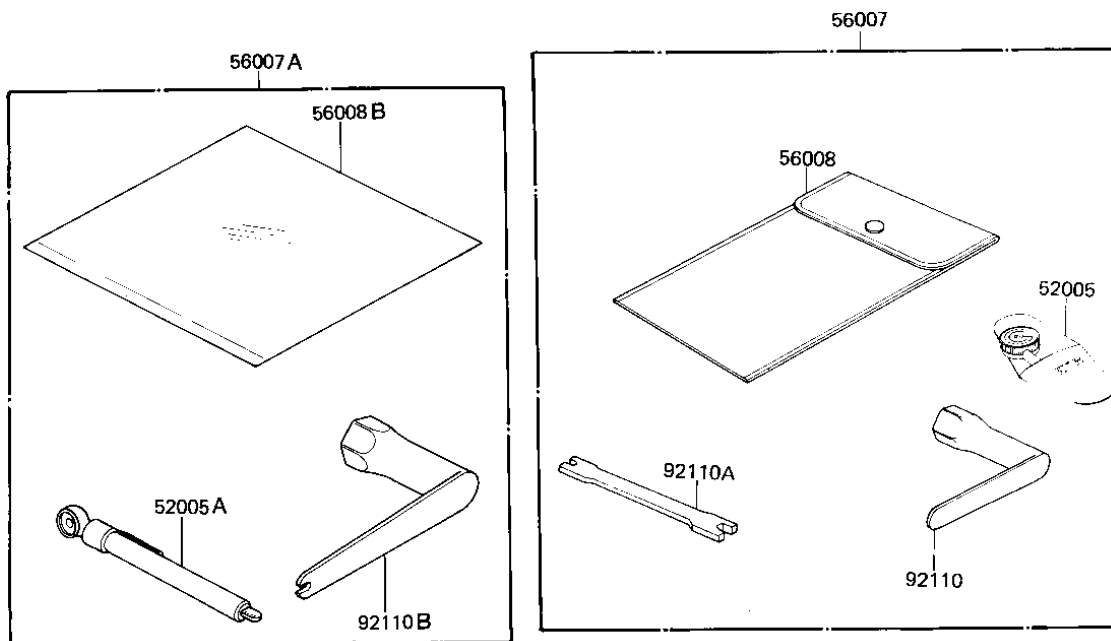

1981 KDX™175 PARTS DIAGRAM

OWNER TOOLS ('81-'82 A2/A3)

1981 KDX™175 PARTS LIST

OWNER TOOLS ('81-'82 A2/A3)

ITEM NAME	PART NUMBER	QUANTITY
GAUGE,AIR (Ref # 52005)	52005-1003	1
TOOL KIT (Ref # 56007)	56007-1010	1
BAG,TOOL (Ref # 56008)	56008-008	1
BAG,TOOLKIT (Ref # 56008A)	56008-1013	1
WRENCH,SPARK PLUG (Ref # 92110)	92110-019	1
WRENCH SPOKE (Ref # 92110A)	92110-1016	1