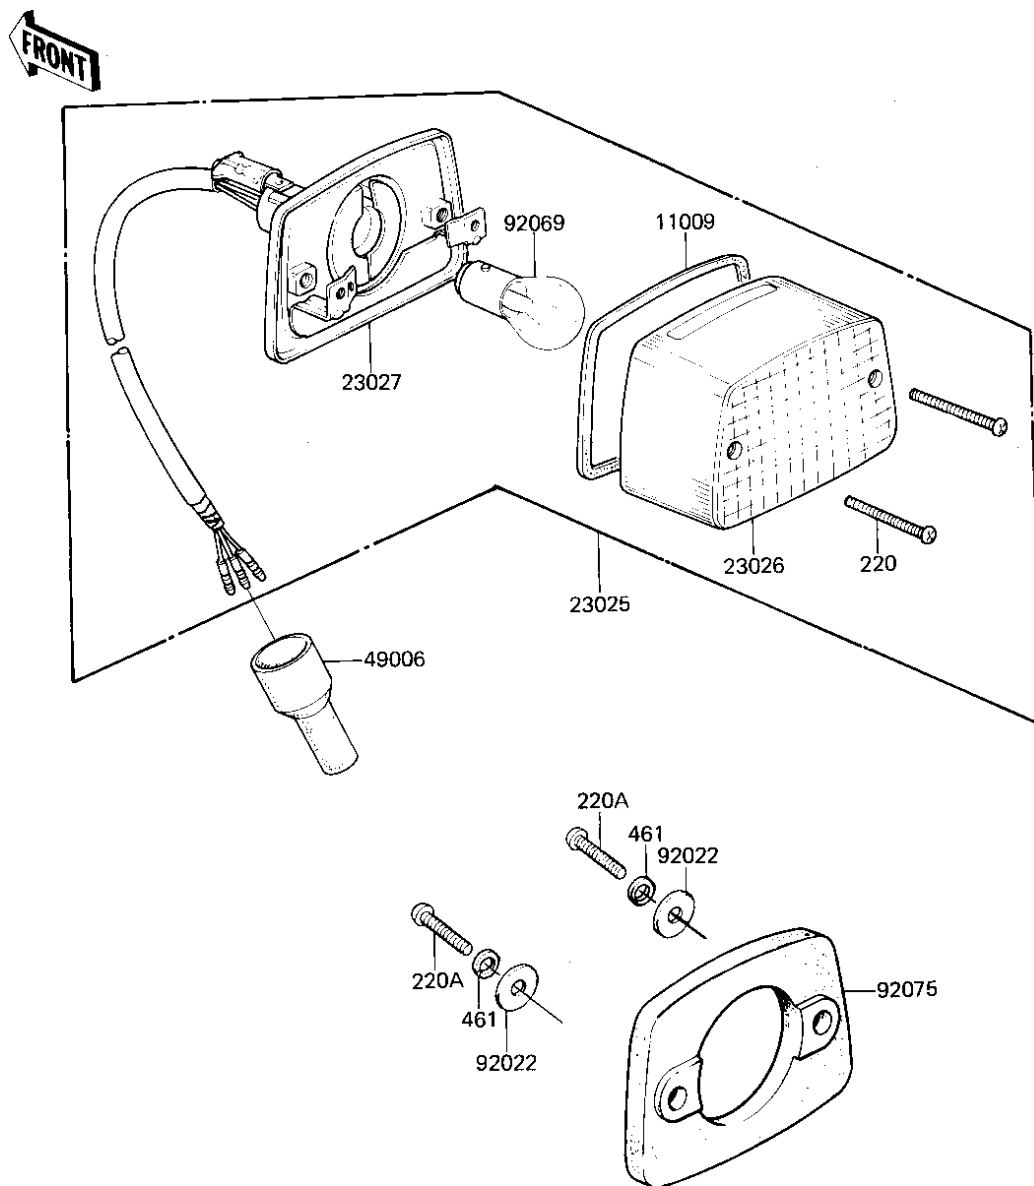

1981 KDX™175 PARTS DIAGRAM

TAILLIGHT ('81-'82 A2/A3)

1981 KDX™175 PARTS LIST

TAILLIGHT ('81-'82 A2/A3)

ITEM NAME	PART NUMBER	QUANTITY
GASKET, TAIL LIGHT (Ref # 11009)	23028-020	1
LAMP, TAIL (Ref # 23025)	23025-075	1
LENS, TAIL LAMP (Ref # 23026)	23026-040	1
CASE, TAIL LAMP (Ref # 23027)	23027-044	1
BOOT, HARNESS COVER (Ref # 49006)	49006-1048	1
WASHER, PLAIN, 6MM (Ref # 92022)	92022-263	1
BULB, 6V 17/5.3W (Ref # 92069)	92069-028	1
DAMPER RUBBER (Ref # 92075)	92075-4014	1
SCREW-PAN-CROS (Ref # 220)	220B0330	1
SCREW PAN HEAD 5X20 (Ref # 220A)	220B0520	1
WASHER SPRING 5MM (Ref # 461)	461F0500	1