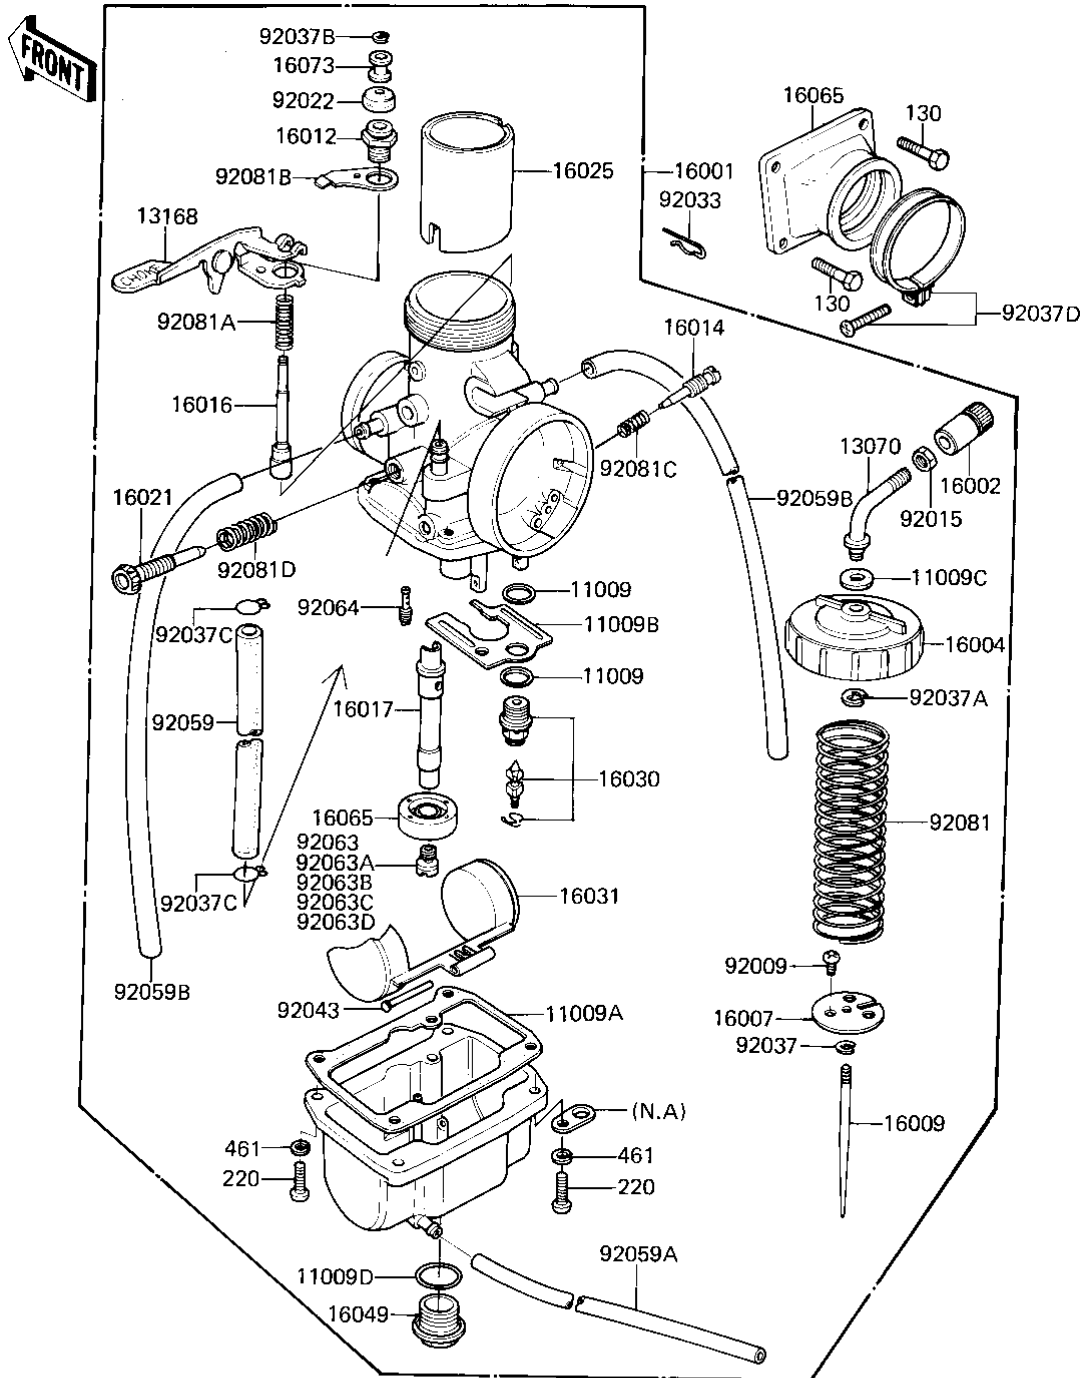

1981 KDX™175 PARTS DIAGRAM

CARBURETOR (KDX175-A2)