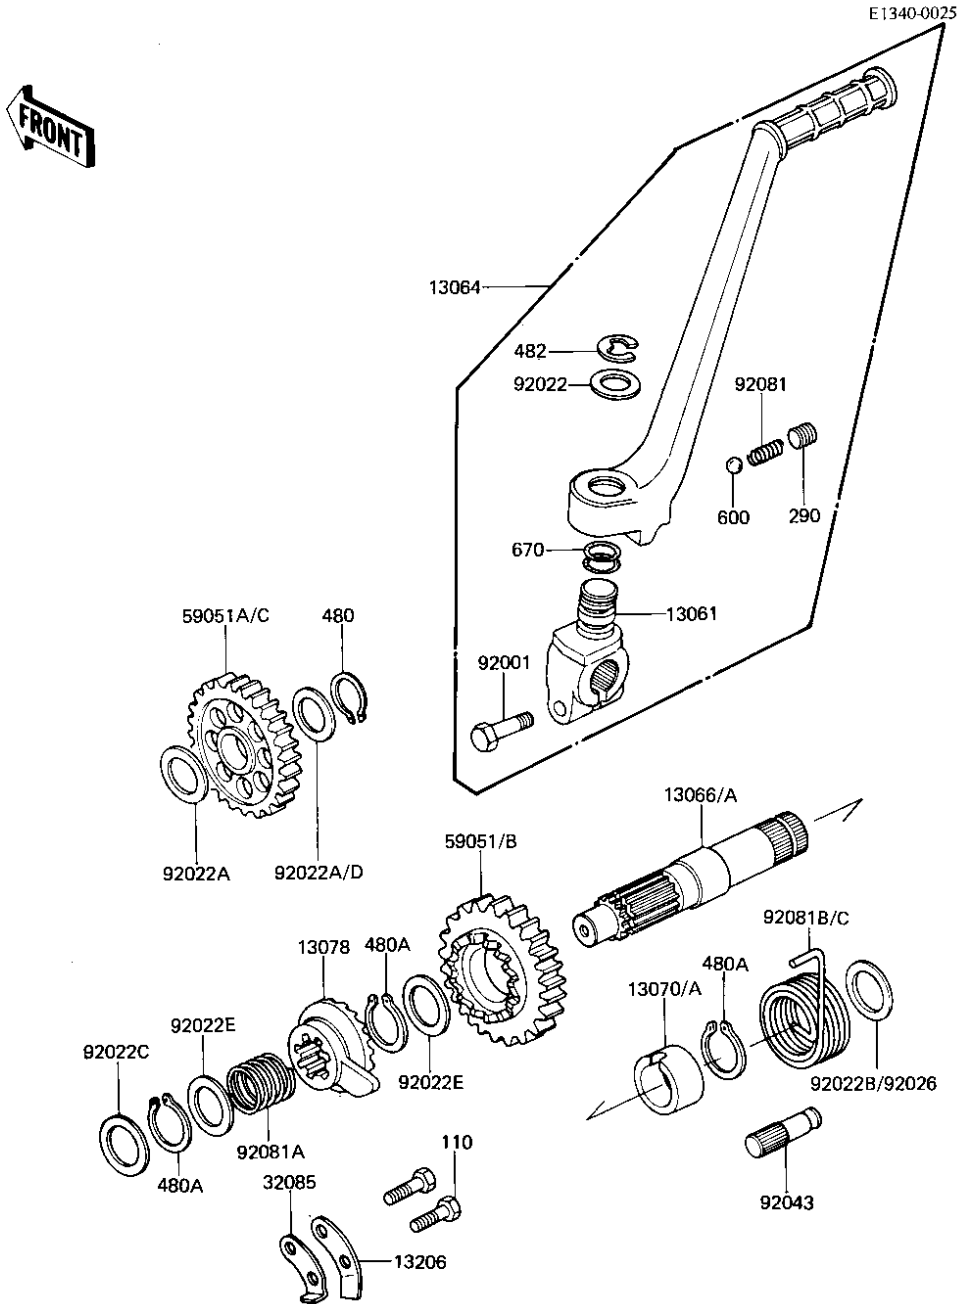

1981 KDX™175 PARTS DIAGRAM

KICKSTARTER MECHANISM ('81-'82 A2/A3)

1981 KDX™175 PARTS LIST

KICKSTARTER MECHANISM ('81-'82 A2/A3)

ITEM NAME	PART NUMBER	QUANTITY
BOSS,KICK PEDAL (Ref # 13061)	13061-5001	1
LEVER-ASSY-KICK PEDA (Ref # 13064)	13064-5005	1
SHAFT,KICKSTARTER (Ref # 13066A)	13066-1014	1
GUIDE,KICKSPRING (Ref # 13070)	13070-008	1
RATCHET,KL250-D2 (Ref # 13078)	13078-1052	1
GUIDE-KICK (Ref # 13206)	13206-1059	1
STOPPER,KICKSTARTER (Ref # 32085)	32085-1016	1
GEAR,KICKSTARTER (Ref # 59051)	59051-1008	1
IDLE GEAR,KICKSTARTE (Ref # 59051A)	59051-1009	1
BOLT,HEX HEAD,8X28 (Ref # 92001)	92001-1042	1
WASHER,PLAIN (Ref # 92022)	92022-1019	1
WASHER,PLAIN (Ref # 92022A)	92022-1045	1
WASHER,PLAIN (Ref # 92022B)	92022-268	1
WASHER,PLAIN (Ref # 92022C)	92022-269	1
WASHER,PLAIN (Ref # 92022E)	92022-315	1
PIN (Ref # 92043)	92043-102	1
SPRING KICK PEDAL (Ref # 92081)	92081-020	1
SPRING,RATCHET (Ref # 92081A)	92081-122	1
SPRING,KICKSTARTER (Ref # 92081C)	92082-005	1
BOLT-UPSET (Ref # 110)	112G0618	1
SCREW-SET-SOCKET,8X8 (Ref # 290)	290G0808	1
CIRCLIP 15MM (Ref # 480)	480J1500	1
CIRCLIP 16MM (Ref # 480A)	480J1600	1
CIR CLIP (Ref # 482)	482K0100	1
BALL STEEL 1/4' (Ref # 600)	600A0800	1
"O" RING,12MM (Ref # 670)	670B2012	1