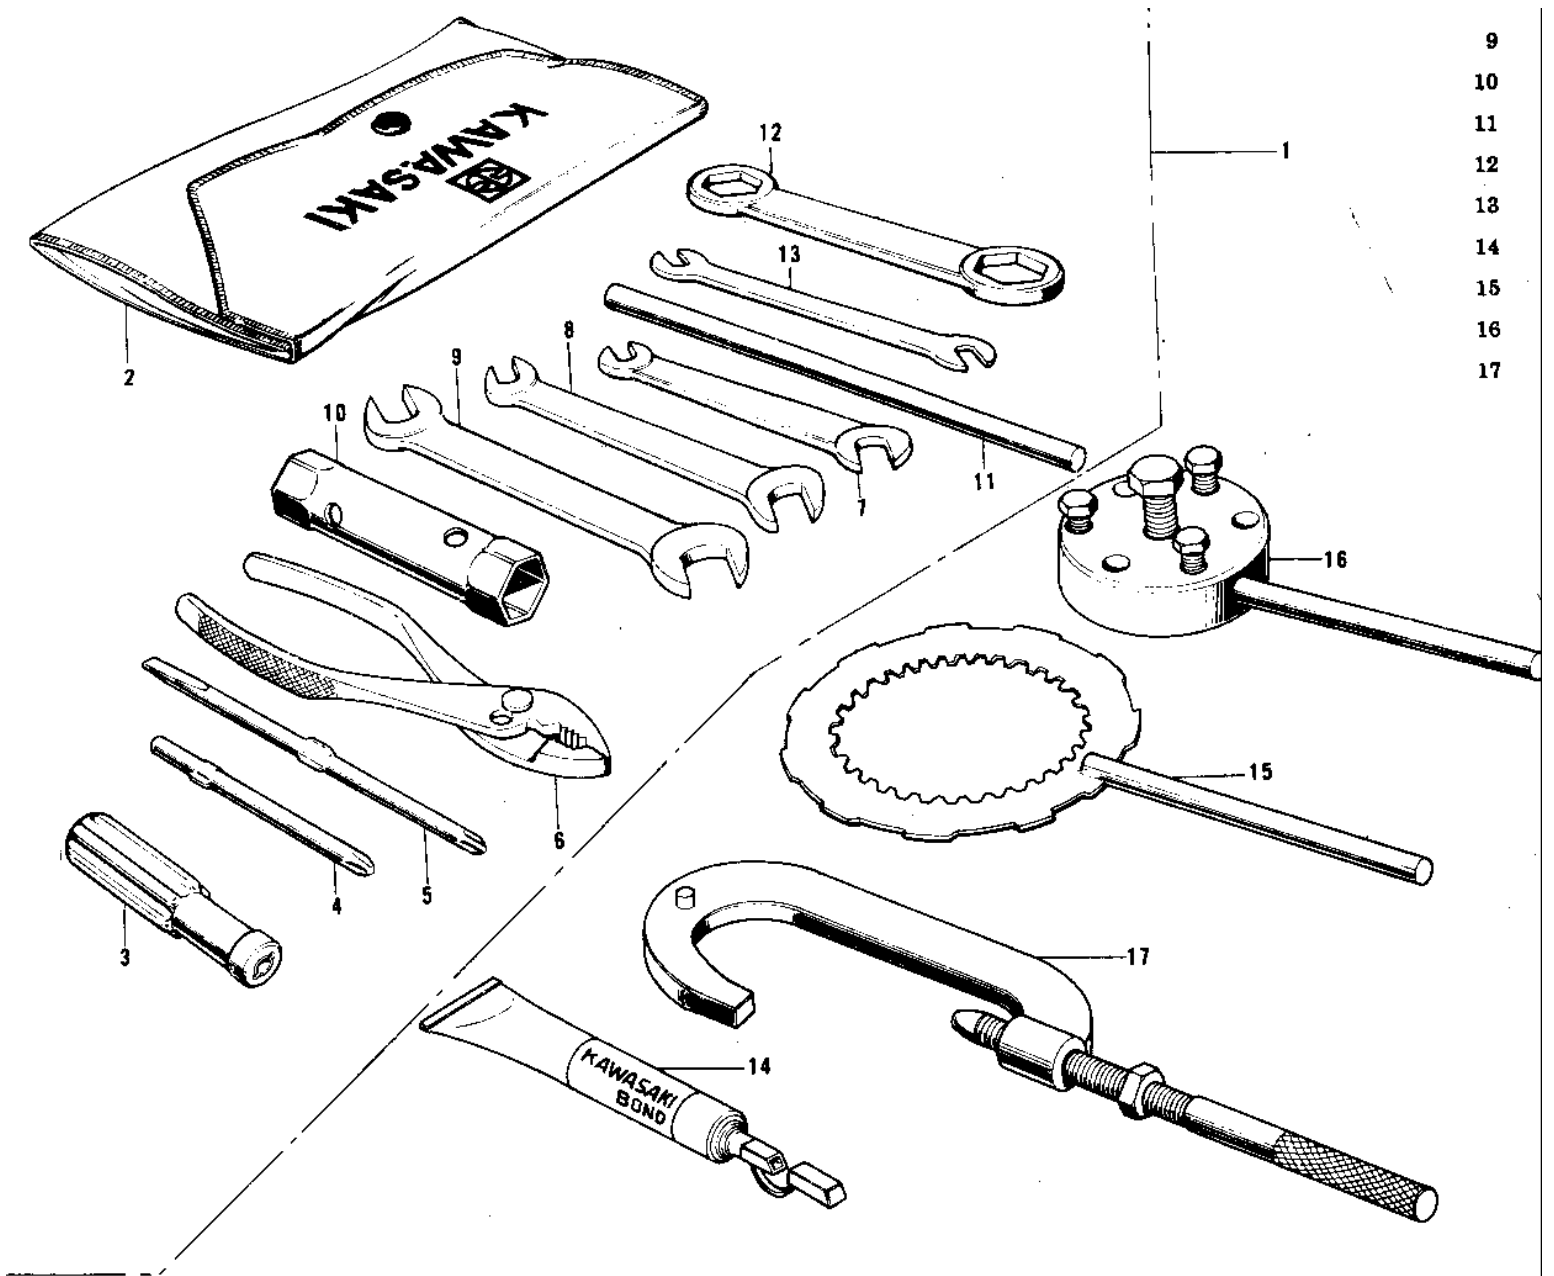

1971 PARTS DIAGRAM

OWNER TOOLS/SPECIAL SERVICE TOOLS

- 9
- 10
- 11
- 12
- 13
- 14
- 15
- 16
- 17

1971 PARTS LIST

OWNER TOOLS/SPECIAL SERVICE TOOLS

ITEM NAME	PART NUMBER	QUANTITY
56007-048 (Canada) (Ref # 1)	56007-041	1
BAG,TOOL (Ref # 2)	56008-008	1
92106-1001 (Canada) (Ref # 3)	92106-002	1
SCREW DRIVER #3 PHILIP (Ref # 4)	92107-005	1
TOOL-DRIVER (Ref # 5)	92107-1052	1
92112-003 (Canada) (Ref # 6)	92112-005	1
WRENCH,OPEN,8X10 (Ref # 7)	92126-001	1
WRENCH,OPEN END,12X13 (Ref # 8)	92126-002	1
TOOL-WRENCH,OPEN END, (Ref # 9)	92110-1153	1
WRENCH,BOX,17X21 (Ref # 10)	92110-012	1
BAR,SPARK PLUG WRENCH (Ref # 11)	92111-005	1
92110-1022 (Canada) (Ref # 12)	92108-009	1
TIGHTENER,SPOKE (Ref # 13)	92108-011	1
LIQUID GASKET (Ref # 14)	92104-002	1
57001-1243 (Canada) (Ref # 15)	56019-100	1
UNAVAILABLE IN PRICE BOOK (Ref # 16)	56019-068	1
57001-1243 (Canada) (Ref # 17)	56019-040	1