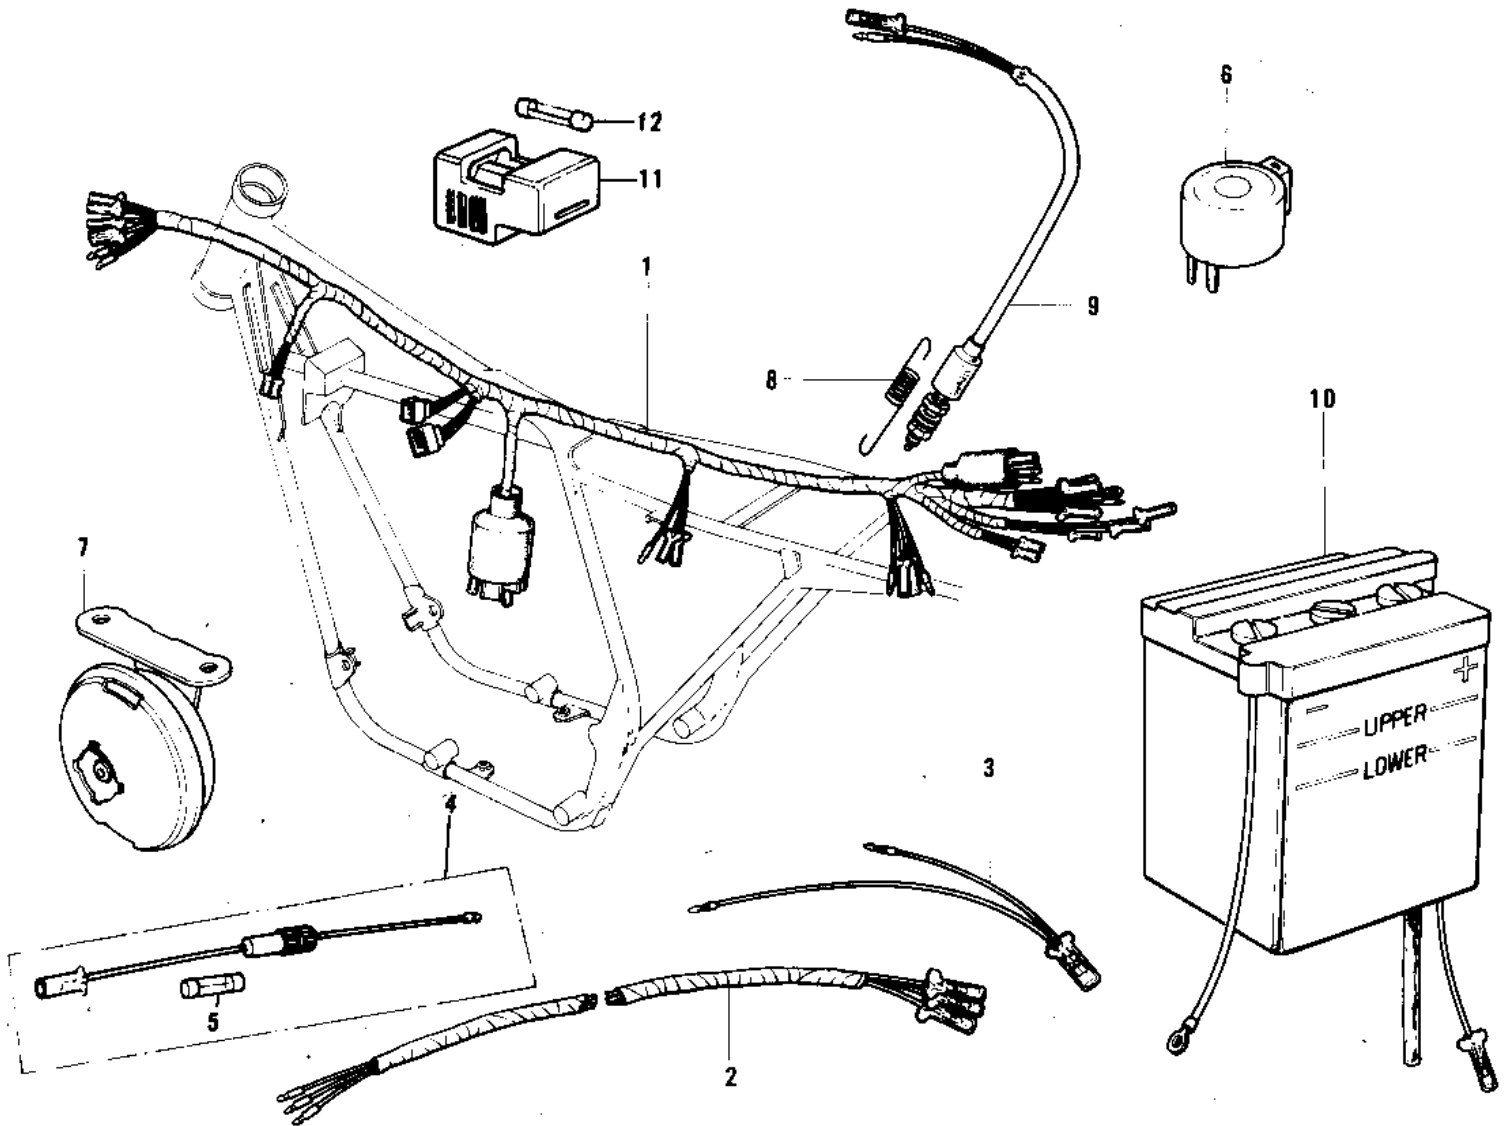

1971 PARTS DIAGRAM

CHASSIS ELECTRICAL EQUIPMENT

1971 PARTS LIST

CHASSIS ELECTRICAL EQUIPMENT

ITEM NAME	PART NUMBER	QUANTITY
WIRING HARNESS-MAIN (Ref # 1)	26001-076	1
WIRING HARNESS-REAR (Ref # 2)	26002-029	1
LEAD WIRE (Ref # 3)	26011-042	1
FUSE ASSY (Ref # 4)	26004-017	1
FUSE 10A (Ref # 5)	26006-003	2
RELAY-TURN SIGNAL (Ref # 6)	27002-013	1
HORN (Ref # 7)	27003-061	1
SPRING BRAKE LAMP SW (Ref # 8)	27011-004	1
SWITCH-BRAKE LAMP (Ref # 9)	27010-018	1
YUA BAT 6N4-2A-5 (Ref # 10)	K26012-020	1
HOLDER,SPARE FUSE (Ref # 11)	26016-003	1