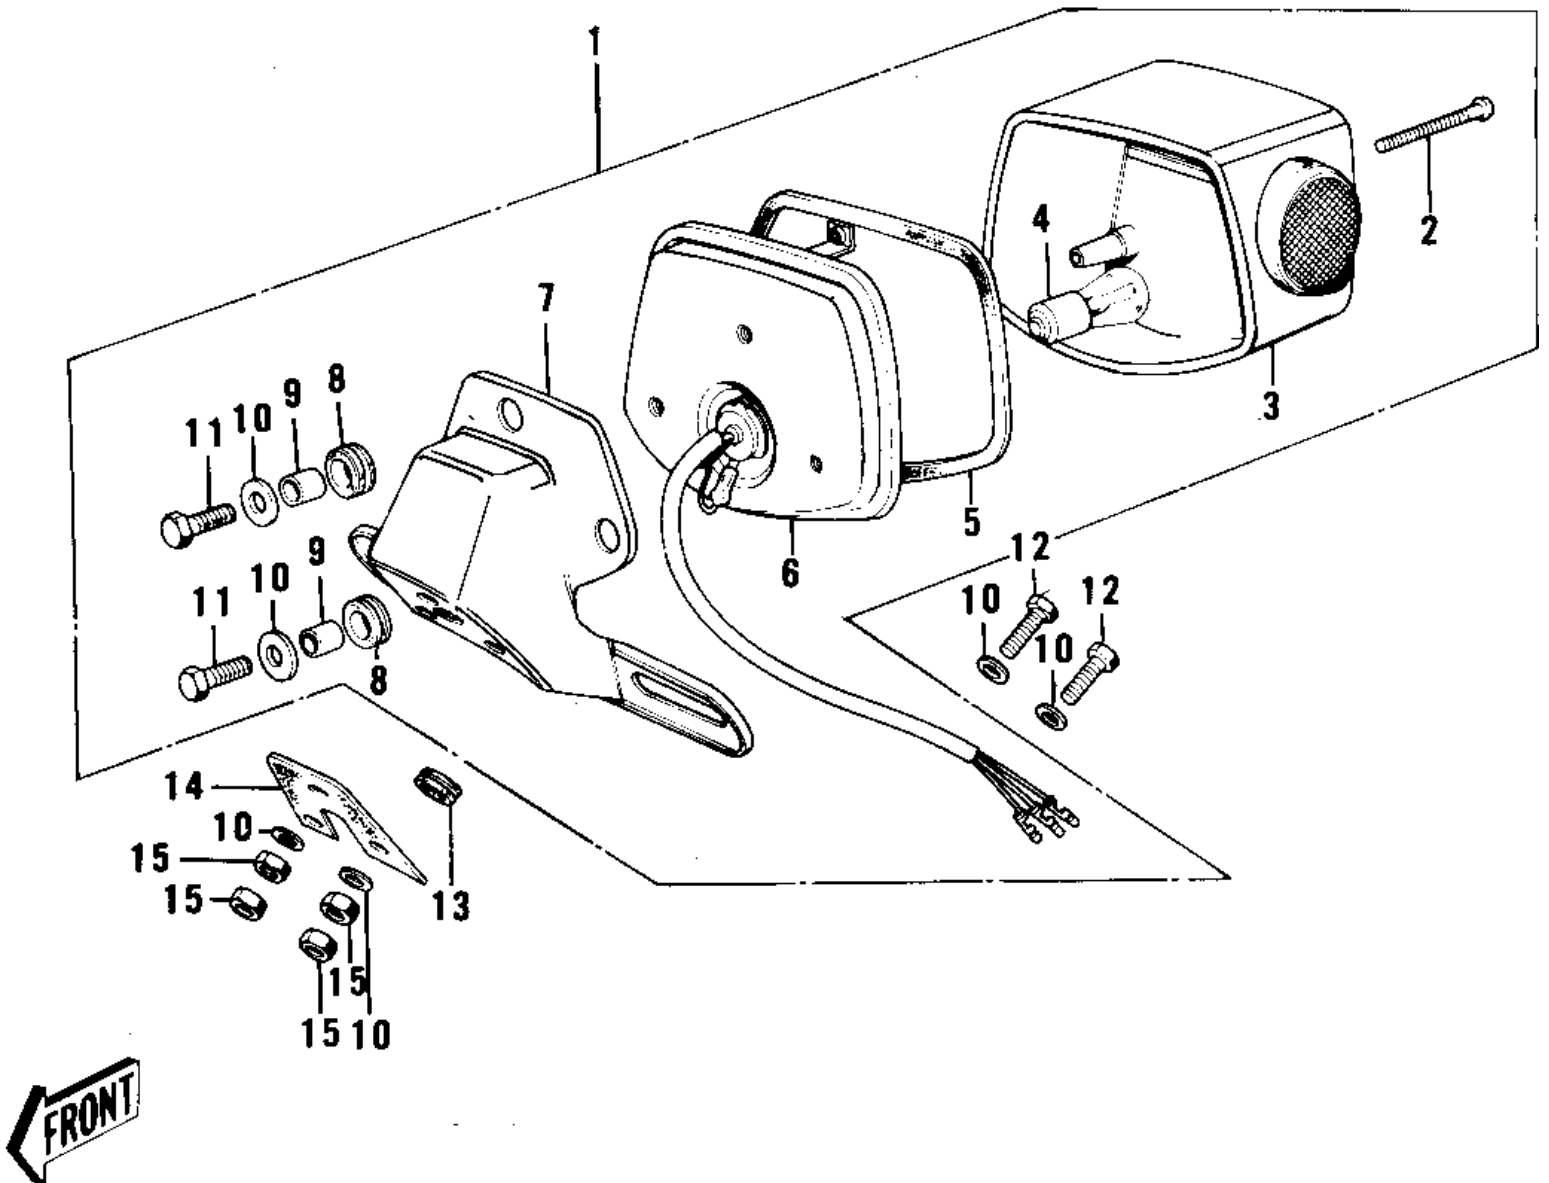

## 1971 PARTS DIAGRAM

TAILLIGHT ('74-'75 F7-C/F6-D)

## 1971 PARTS LIST

TAILLIGHT ('74-'75 F7-C/F6-D)

ITEM NAME	PART NUMBER	QUANTITY
LAMP ASSY, TAIL. BLACK (Ref # 1)	23024-045-21	1
SCREW (Ref # 2)	220R0455	1
LENS, TAIL LAMP (Ref # 3)	23026-028	1
BULB, 60-32/3CP (Ref # 4)	92069-074	1
GASKET, TAIL LAMP LENS (Ref # 5)	23028-019	1
BODY COMP TAIL LAMP (Ref # 6)	23027-1018	1
BKT, LICENSE PIT, BLACK (Ref # 7)	23036-036-21	1
DAMPER RUBBER (Ref # 8)	92075-076	1
COLLAR, 6.8X10X8.5 (Ref # 9)	92027-129	1
WASHER 6.5X20X1.6T (Ref # 10)	92022-125	1
BOLT-UPSET, 6X20 (Ref # 11)	112G0620	1
BOLT-UPSET (Ref # 12)	112G0630	1
GROMMET HARNESS 10MM (Ref # 13)	92071-019	1
DAMPER-TAIL LAMP SHCK (Ref # 14)	35039-005	1
NUT 6MM (Ref # 15)	312B0600	1