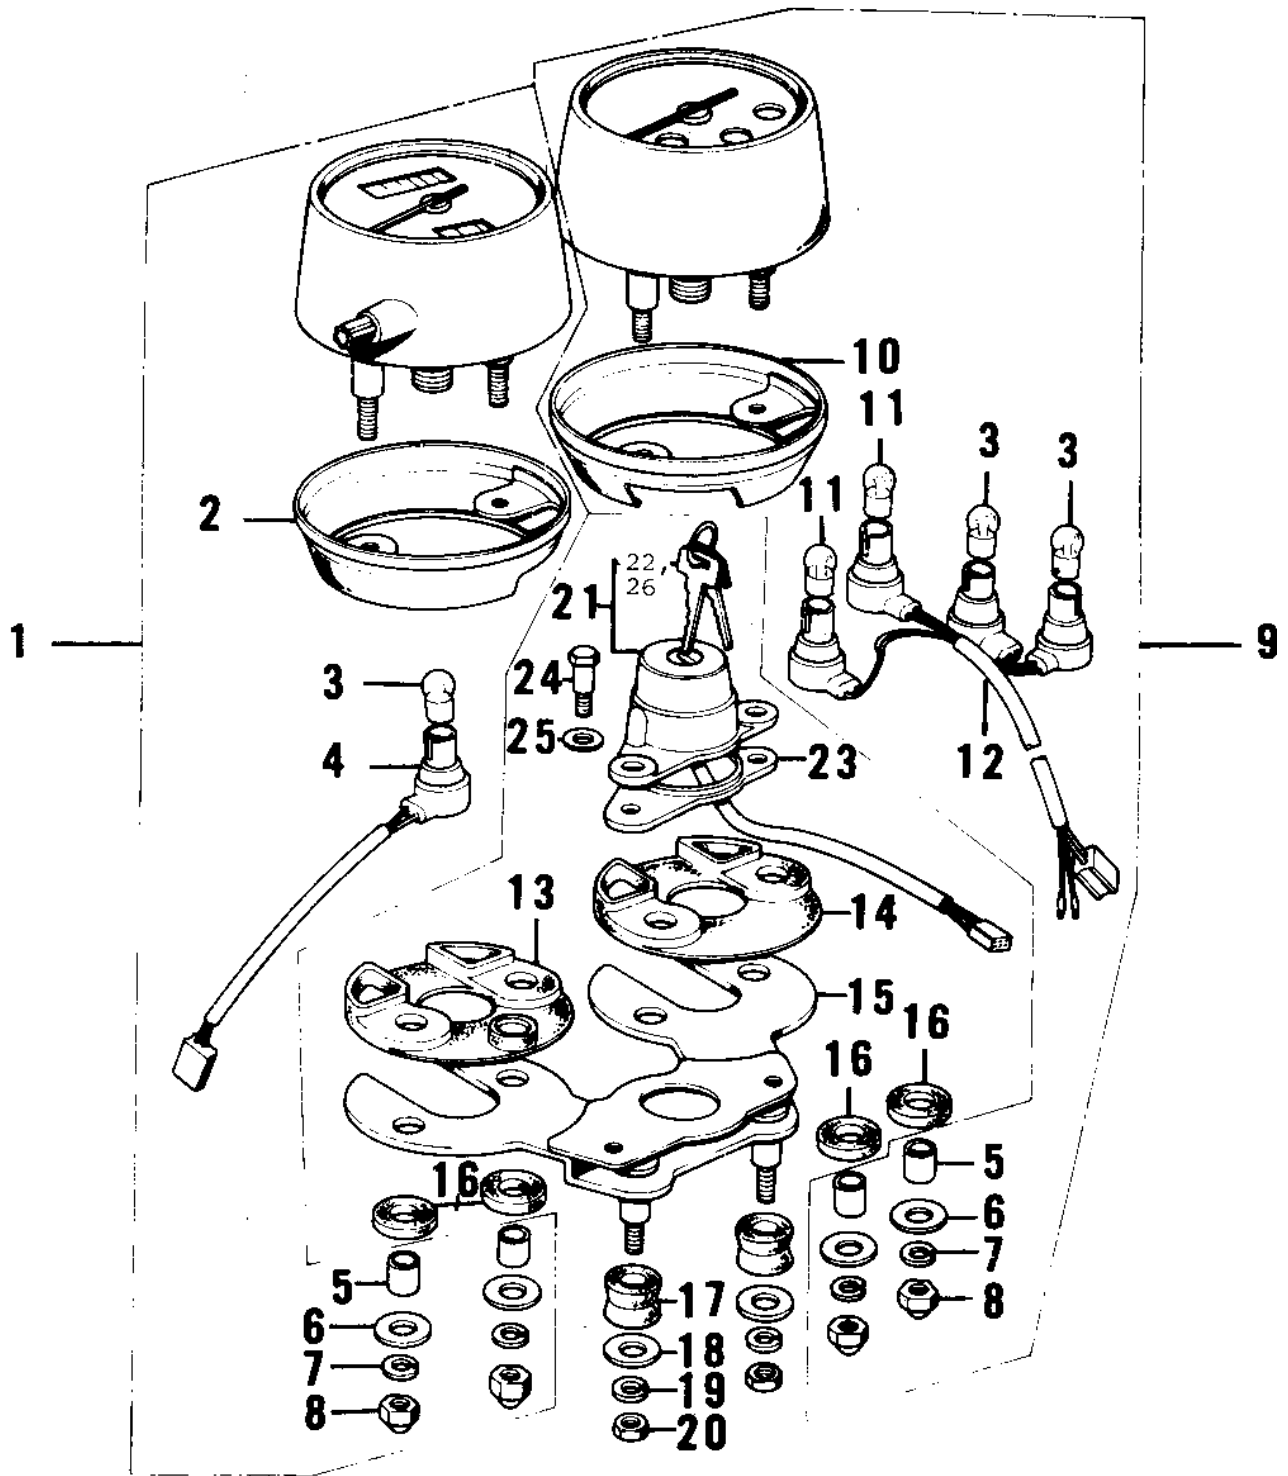

1971 PARTS DIAGRAM

METERS/IGNITION SWITCH

1971 PARTS LIST

METERS/IGNITION SWITCH

ITEM NAME	PART NUMBER	QUANTITY
SPEEDOMETER ASSY,MPH (Ref # 1)	25005-096	1
COVER-SPEEDOMETER (Ref # 2)	25012-017	1
SOCKET,SPEEDOMETER (Ref # 4)	25010-015	1
COLLAR,METER FITTING (Ref # 5)	25021-004	1
WASHER PL 5.2X18X1.2 (Ref # 6)	92022-285	1
WASHER SPRING 5MM (Ref # 7)	461F0500	1
NUT-CAP,5MM (Ref # 8)	322N0500	1
TACHOMETER ASSY (Ref # 9)	25016-022	1
COVER,TACHOMETER (Ref # 10)	25012-018	1
BULB 6V 1.5W (Ref # 11)	92069-024	1
SOCKET,TACHOMETER (Ref # 12)	25011-039	1
SHOCK DAMPER,METER (Ref # 13)	25019-018	1
DAMPER RUBBER,METER (Ref # 14)	25019-020	1
BRACKET,METER (Ref # 15)	25008-032	1
DAMPER RUBBER,METER (Ref # 16)	25019-019	1
DAMPER RUBB SPEEDMETR (Ref # 17)	92075-024	1
WASHER 6.5X20X1.6T (Ref # 18)	92022-125	1
WASHER SPRING 6MM (Ref # 19)	461F0600	1
NUT 6MM (Ref # 20)	311B0600	1
SWITCH ASSY,IGNITION (Ref # 21)	27005-068	1
KEY SET,#411 (Ref # 22)	27008-063-11	1
KEY SET,#412 (Ref # 22)	27008-063-12	1
KEY SET,#413 (Ref # 22)	27008-063-13	1
KEY SET,#414 (Ref # 22)	27008-063-14	1
KEY SET,#415 (Ref # 22)	27008-063-15	1
KEY SET,#416 (Ref # 22)	27008-063-16	1
KEY SET,#417 (Ref # 22)	27008-063-17	1
KEY SET,#418 (Ref # 22)	27008-063-18	1
KEY SET,#419 (Ref # 22)	27008-063-19	1

1971 PARTS LIST

METERS/IGNITION SWITCH

ITEM NAME	PART NUMBER	QUANTITY
KEY SET,#420 (Ref # 22)	27008-063-20	1
DAMPER RUBBER (Ref # 23)	92075-077	1
BOLT-HEX HEAD,6MM (Ref # 24)	92007-026	1
WASHER PLAIN 8MM (Ref # 25)	410B0800	1
KEY,BLANK (Ref # 26)	27008-1024	1
KEY,BLANK (Ref # 26)	27008-1025	1