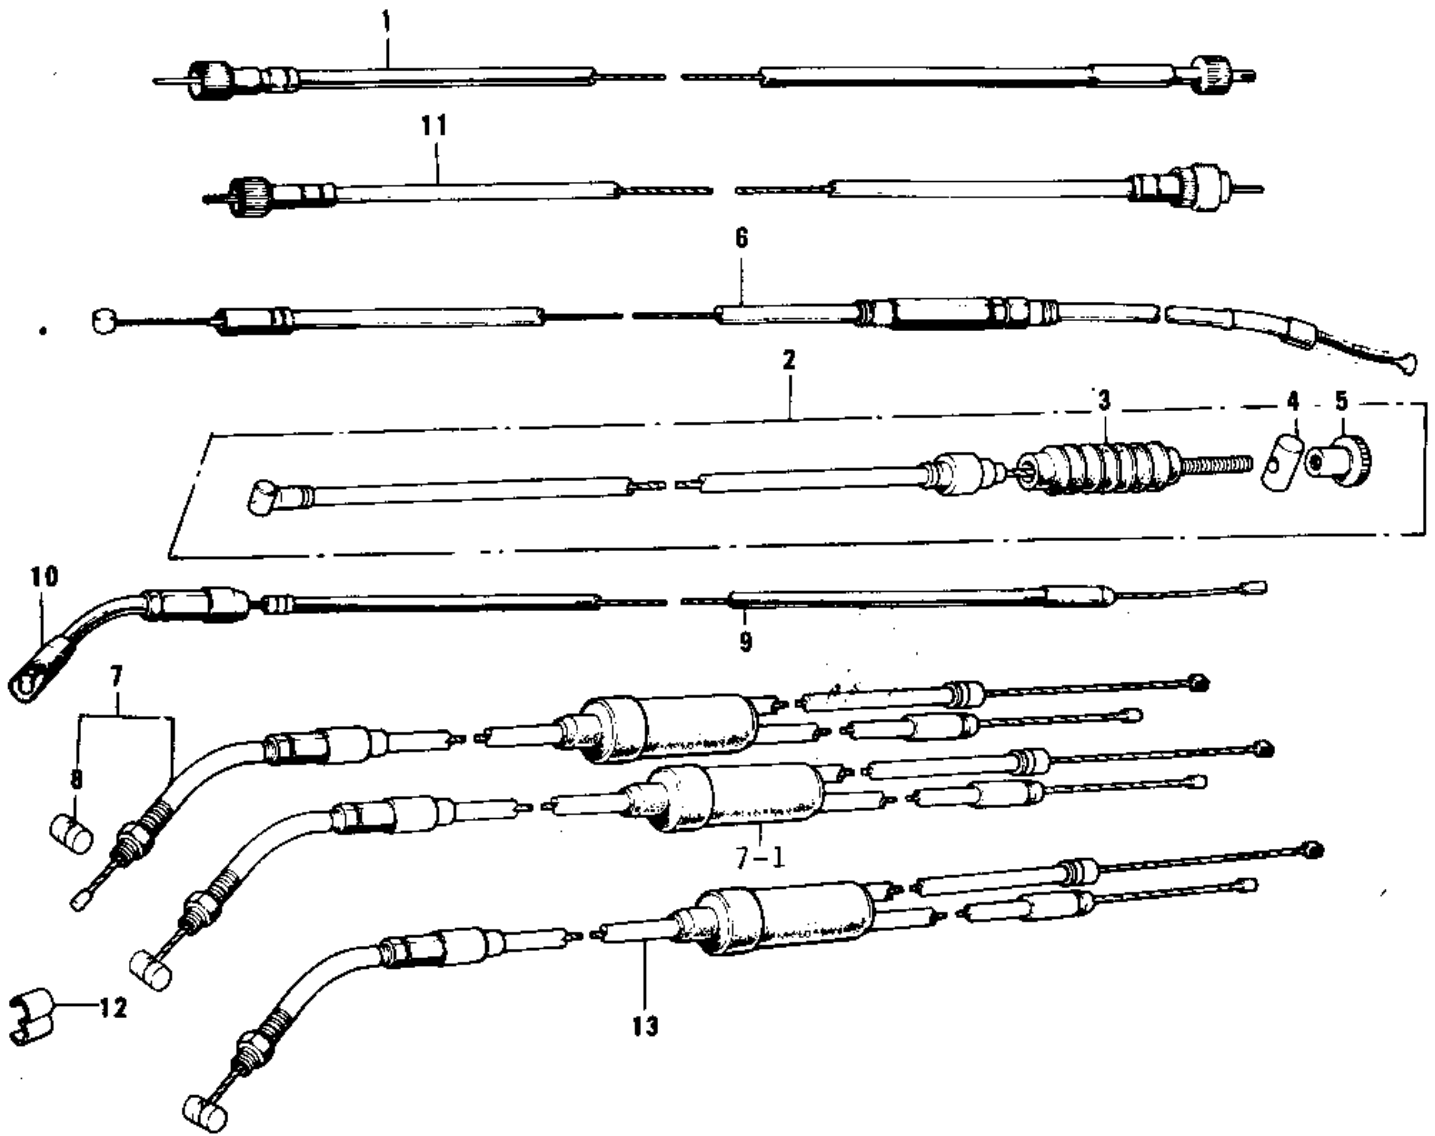

1971 PARTS DIAGRAM

CABLES ('74-'75 F7-C/F6-D)

1971 PARTS LIST

CABLES ('74-'75 F7-C/F6-D)

ITEM NAME	PART NUMBER	QUANTITY
CABLE,SPEEDOMETER (Ref # 1)	54001-032	1
CABLE-FRONT BRAKE (Ref # 2)	54005-057	1
DUST COVER-BRKE CABLE (Ref # 3)	54009-008	1
JOINT-BRAKE ROD (Ref # 4)	92043-082	1
NUT-BRAKE ROD ADJUST (Ref # 5)	92015-052	1
CABLE-CLUTCH (Ref # 6)	54011-038	1
CABLE-CONTROL (Ref # 7, 8)	54012-082	1
CABLE,CONTROL (Ref # 7-1)	54012-096	2
PIECE,THROTTLE CABLE (Ref # 8)	54013-001	1
CABLE,STARTER (Ref # 9)	54017-060	1
DUST SHIELD-CABLE (Ref # 10)	54009-004	1
CABLE-TACHOMETER (Ref # 11)	54018-009	1
CLAMP-CABLE (Ref # 12)	92037-069	1