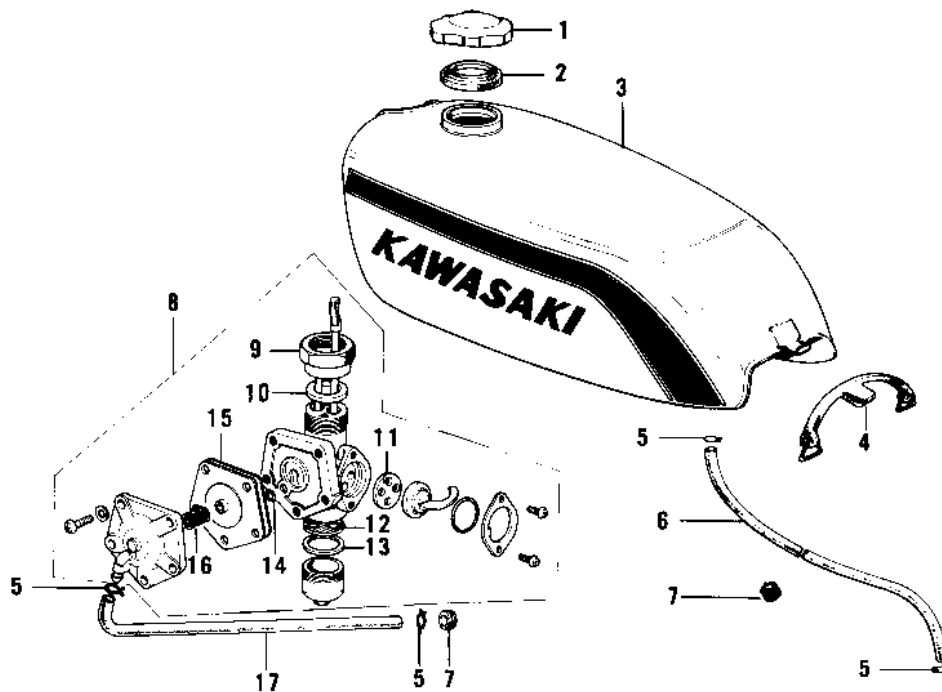

## 1971 PARTS DIAGRAM

FUEL TANK ('74-'75 F7-C/F6-D)

## 1971 PARTS LIST

FUEL TANK ('74-'75 F7-C/F6-D)

ITEM NAME	PART NUMBER	QUANTITY
CAP,FUEL TANK (Ref # 1)	51048-1013	1
GASKET,FUEL TANK CAP (Ref # 2)	51059-011	1
TANK-FUEL,C.BLUE (Ref # 3)	51001-079-1S	1
TANK-FUEL,M.SILVER (Ref # 3)	51001-079-1W	1
TANK-FUEL,C.BROWN (Ref # 3)	51001-079-3C	1
TANK-FUEL,C.GREEN (Ref # 3)	51001-079-3B	1
BAND,FUEL TANK (Ref # 4)	92072-064	1
CLAMP FUEL PIPE (Ref # 5)	92037-010	1
PIPE,FUEL (Ref # 6)	92059-093	1
GROMMET PIPE (Ref # 7)	92071-038	1
COCK ASSY,FUEL (Ref # 8)	51023-048	2
FUEL COCK JOINT NUT (Ref # 9)	51035-008	1
GASKET-FUEL COCK JONT (Ref # 10)	92065-066	1
GASKET-FUEL COCK LEV (Ref # 11)	92065-065	1
STRAINER FUEL (Ref # 12)	51038-006	1
GASKET FUEL COCK CUP (Ref # 13)	51037-009	1
GASKET (Ref # 14)	92065-052	1
DIAPHRAGM ASSY (Ref # 15)	51069-002	1
SPRING-DIAPHRAGM (Ref # 16)	92081-072	1
PIPE (Ref # 17)	92059-065	1
DECAL-FUEL TANK (Ref # 18)	56013-051	3
DECAL,FL TK STRPE,LH (Ref # 19)	56027-167	3
DECAL,FL TK STRPE,RH (Ref # 20)	56027-168	3
DECAL,FUEL TANK,L.H (Ref # 21)	56027-255-SP	3
DECAL,FUEL TANK,L.H (Ref # 22)	56027-256-SP	3
DECAL,FUEL TANK,R.H (Ref # 23)	56027-257-SP	3
DECAL,FUEL TANK,R.H (Ref # 24)	56027-258-SP	3