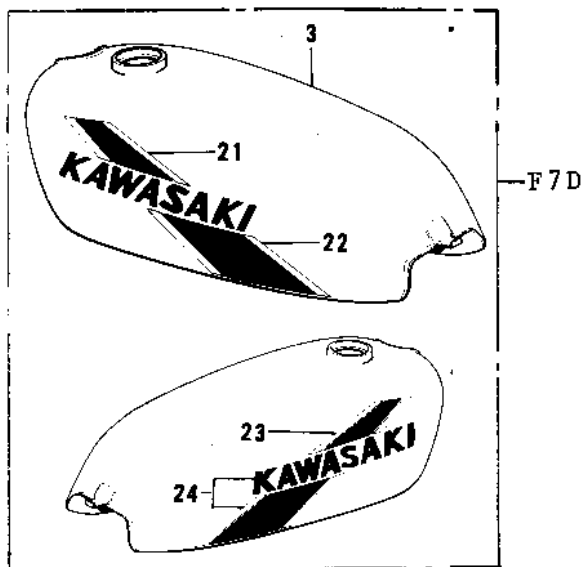

## 1971 PARTS DIAGRAM

FUEL TANK ('74-'75 F7-C/F6-D)

## 1971 PARTS LIST

FUEL TANK ('74-'75 F7-C/F6-D)

ITEM NAME	PART NUMBER	QUANTITY
CAP,FUEL TANK (Ref # 1)	51048-1013	1
GASKET,FUEL TANK CAP (Ref # 2)	51059-011	1
TANK-FUEL,C.BLUE (Ref # 3)	51001-079-1S	1
TANK-FUEL,M.SILVER (Ref # 3)	51001-079-1W	1
TANK-FUEL,C.BROWN (Ref # 3)	51001-079-3C	1
TANK-FUEL,C.GREEN (Ref # 3)	51001-079-3B	1
BAND,FUEL TANK (Ref # 4)	92072-064	1
CLAMP FUEL PIPE (Ref # 5)	92037-010	1
PIPE,FUEL (Ref # 6)	92059-093	1
GROMMET PIPE (Ref # 7)	92071-038	1
COCK ASSY,FUEL (Ref # 8)	51023-048	2
FUEL COCK JOINT NUT (Ref # 9)	51035-008	1
GASKET-FUEL COCK JONT (Ref # 10)	92065-066	1
GASKET-FUEL COCK LEV (Ref # 11)	92065-065	1
STRAINER FUEL (Ref # 12)	51038-006	1
GASKET FUEL COCK CUP (Ref # 13)	51037-009	1
GASKET (Ref # 14)	92065-052	1
DIAPHRAGM ASSY (Ref # 15)	51069-002	1
SPRING-DIAPHRAGM (Ref # 16)	92081-072	1
PIPE (Ref # 17)	92059-065	1
DECAL-FUEL TANK (Ref # 18)	56013-051	3
DECAL,FL TK STRPE,LH (Ref # 19)	56027-167	3
DECAL,FL TK STRPE,RH (Ref # 20)	56027-168	3
DECAL,FUEL TANK,L.H (Ref # 21)	56027-255-SP	3
DECAL,FUEL TANK,L.H (Ref # 22)	56027-256-SP	3
DECAL,FUEL TANK,R.H (Ref # 23)	56027-257-SP	3
DECAL,FUEL TANK,R.H (Ref # 24)	56027-258-SP	3