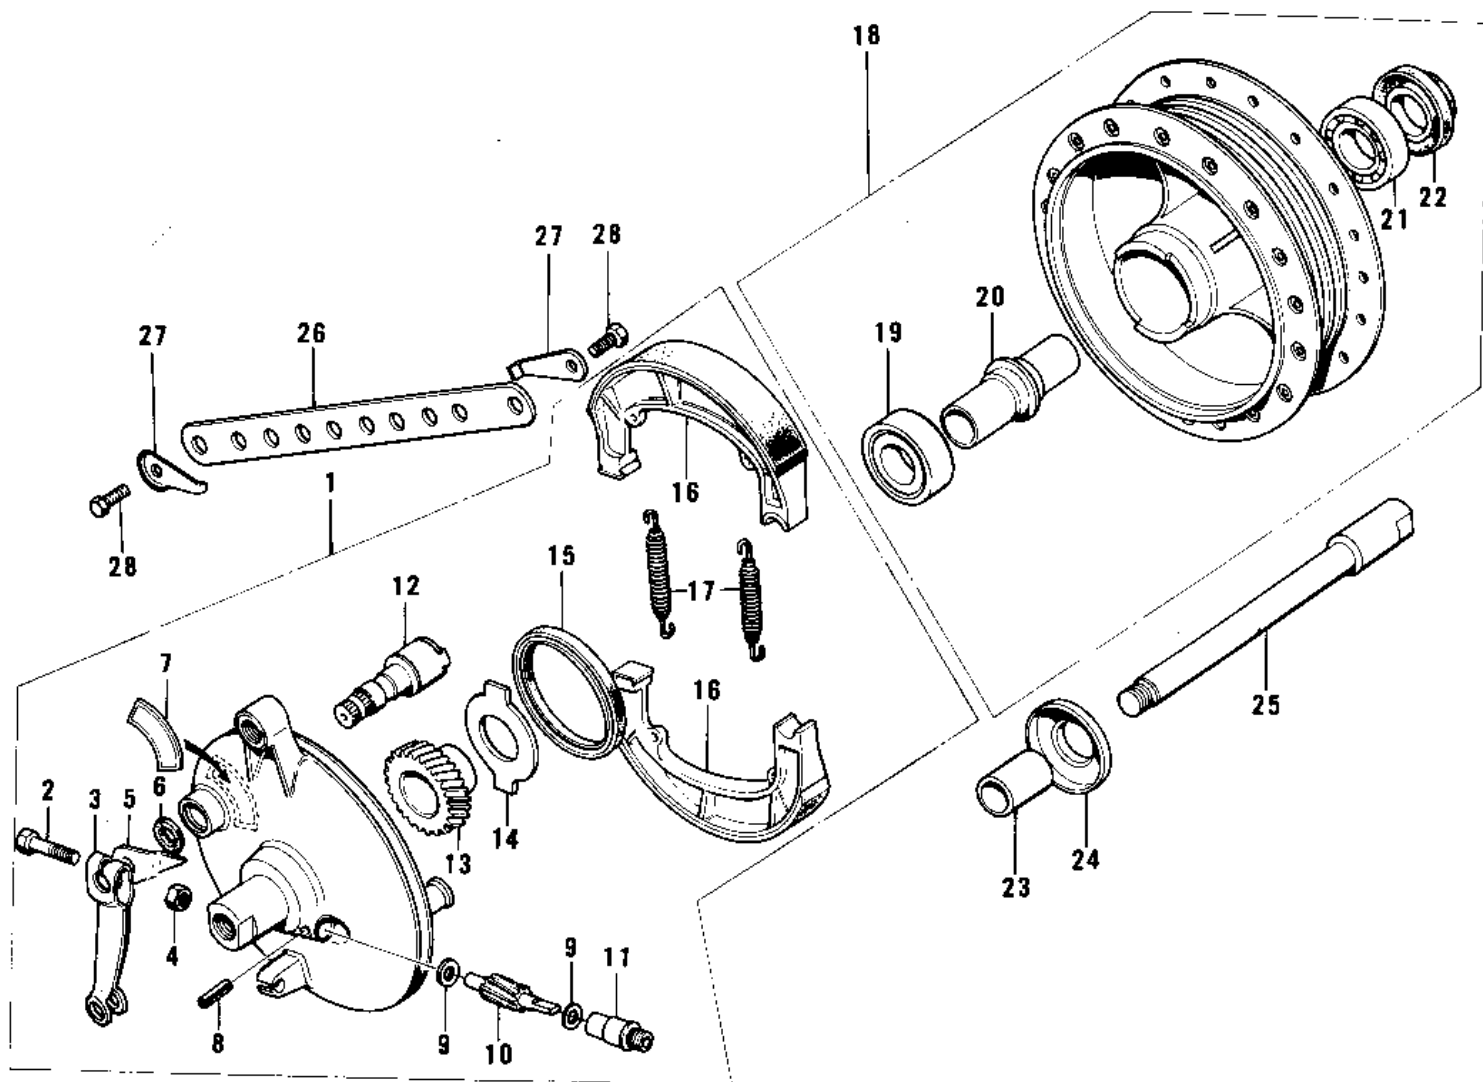

1971 PARTS DIAGRAM

FRONT HUB/BRAKE ('74-'75 F7-C/F6-D)

1971 PARTS LIST

FRONT HUB/BRAKE ('74-'75 F7-C/F6-D)

ITEM NAME	PART NUMBER	QUANTITY
PANEL-ASY,FR BRK BUFF (Ref # 1)	41035-044-80	1
BOLT-UPSET (Ref # 2)	112G0630	1
LEVER FRONT BRAKE CAM (Ref # 3)	41053-005	1
BAND OIL TANK (Ref # 4)	92072-007	1
INDICATOR,BRAKE SHOE (Ref # 5)	41085-012	1
"O" RING,11MM (Ref # 6)	92055-004	1
LABEL,BRAKE SHOE,FRT (Ref # 7)	41084-007	1
PIN,SPRING (Ref # 8)	41082-001	1
WASHER THRST SPD PINI (Ref # 9)	41063-001	1
PINION SPEEDOMETER (Ref # 10)	41060-004	1
BUSH,SPEEDMETER CABLE (Ref # 11)	41062-005	1
CAM SHAFT,FRONT BRAKE (Ref # 12)	41050-019	1
GEAR-SPEEDOMETER (Ref # 13)	41059-012	1
RECIEVER-SPEED GEAR (Ref # 14)	41064-006	1
OIL SEAL F BRK PANEL (Ref # 15)	92050-010	1
SHOE,BRAKE (Ref # 16)	42019-010	1
SPRING,BRAKE SHOE (Ref # 17)	92081-1766	1
DRUM-ASSY,FR BRK,BUFF (Ref # 18)	41034-020-80	1
BEARING BALL #6301Z (Ref # 19)	601B6301Z	1
SPACER FR HUB BEARING (Ref # 20)	41039-005	1
BEARING BALL #6301 (Ref # 21)	601B6301	1
OIL SEAL FR BRK DRUM (Ref # 22)	92050-011	1
COLLAR FRONT HUB R.H (Ref # 23)	41069-005	1
DUST SHIELD FR BRAKE (Ref # 24)	41042-006	1
AXLE-FRONT (Ref # 25)	41068-032	1
TORQUE LINK-FRNT BRK (Ref # 26)	43007-022	1
WASHER-LOCK (Ref # 27)	92088-012	1
BOLT-HEA HEAD,8X20 (Ref # 28)	92001-086	1