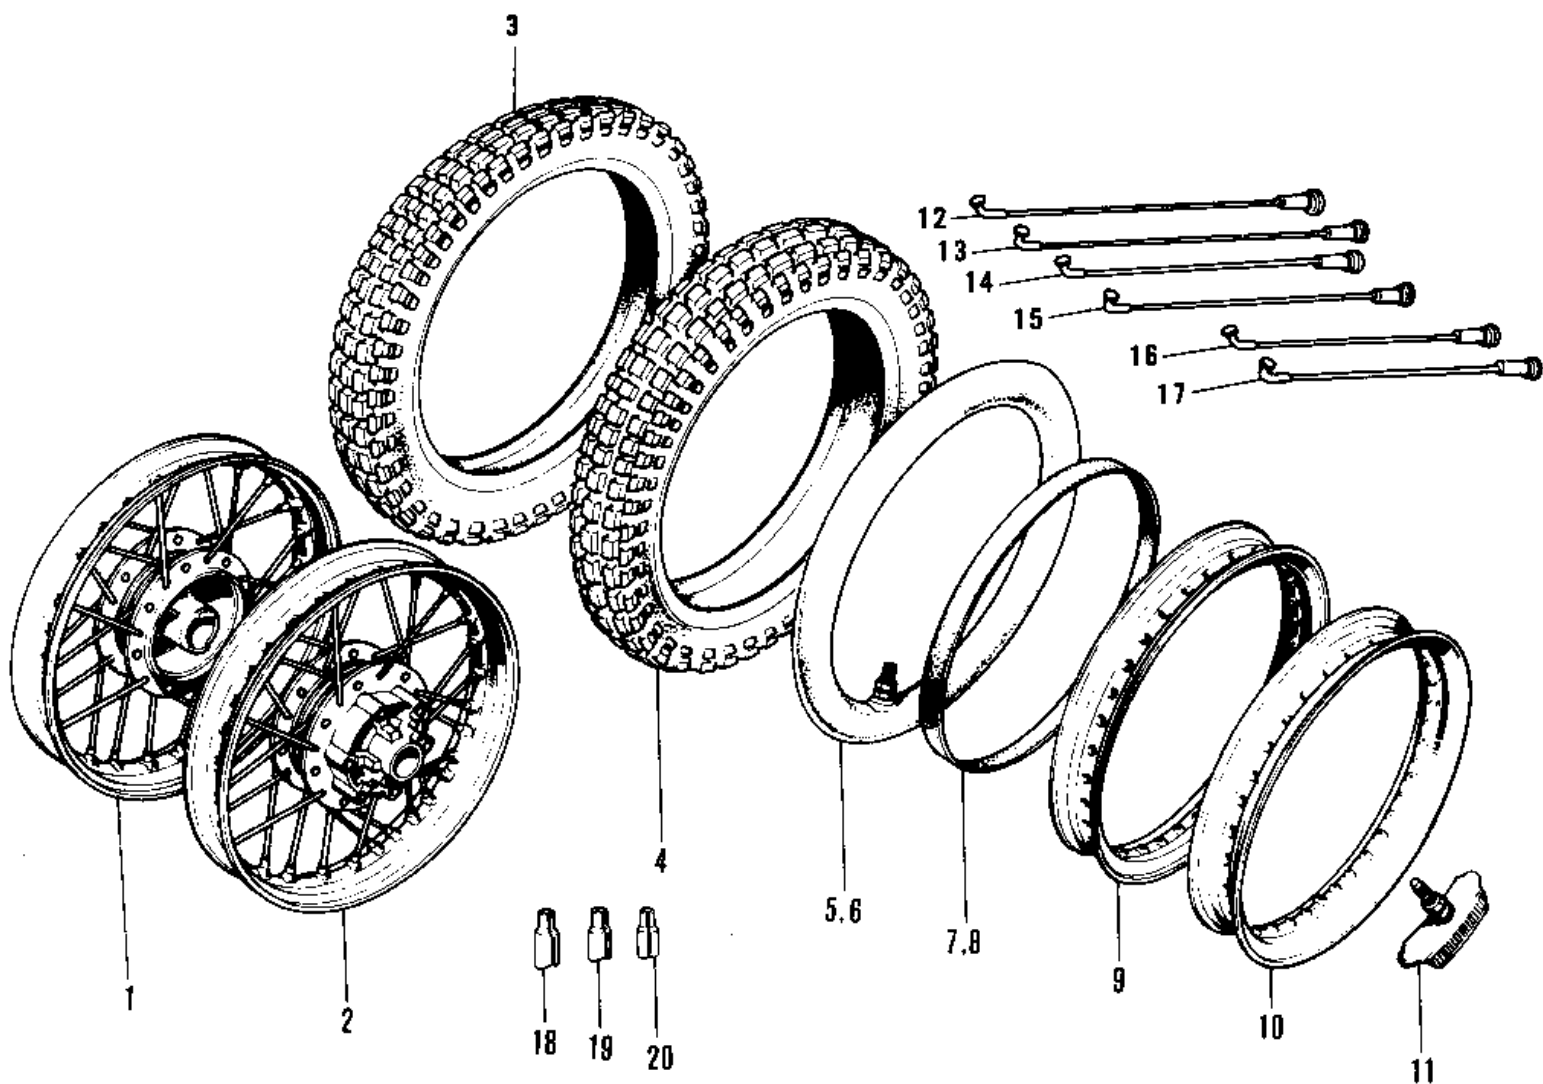

1971 PARTS DIAGRAM

WHEELS/TIRES ('74-'75 F7-C/F6-D)

1971 PARTS LIST

WHEELS/TIRES ('74-'75 F7-C/F6-D)

ITEM NAME	PART NUMBER	QUANTITY
WHEEL ASSY-FRONT (Ref # 1)	41074-018	1
WHEEL ANNY-REAR (Ref # 2)	42048-022	1
TIRE 300-19 TRIAL F (Ref # 3)	41019-010	1
UNAVAILABLE IN PRICE BOOK (Ref # 5)	41022-026	1
*** N.L.A. *** (Canada) (Ref # 6)	41022-027	1
BAND RIM (Ref # 7)	41023-015	1
BAND,RIM,4.00/5.10-18 (Ref # 8)	41023-1006	1
RIM 1.60AX19W (Ref # 9)	41025-043	1
RIM 1.85BX18W (Ref # 10)	41025-044	1
PROTECTOR-BEAD 1.85B (Ref # 11)	41024-007	1
SPOKE-ASY,INNER (Ref # 12)	41027-031	1
SPOKE-ASY,OUTER (Ref # 13)	41028-030	1
SPOKE-ASY,INNER (Ref # 14)	41027-032	1
SPOKE-ASY,OUTER (Ref # 15)	41028-031	1
SPOKE-ASY,INNER (Ref # 16)	41027-033	1
SPOKE-ASY,OUTER (Ref # 17)	41028-032	1
WEIGHT,BALANCE,30G (Ref # 18)	41075-1009	1
WEIGHT,BALANCE,20G (Ref # 19)	41075-1008	1
WEIGHT,BALANCE,10G (Ref # 20)	41075-1007	1