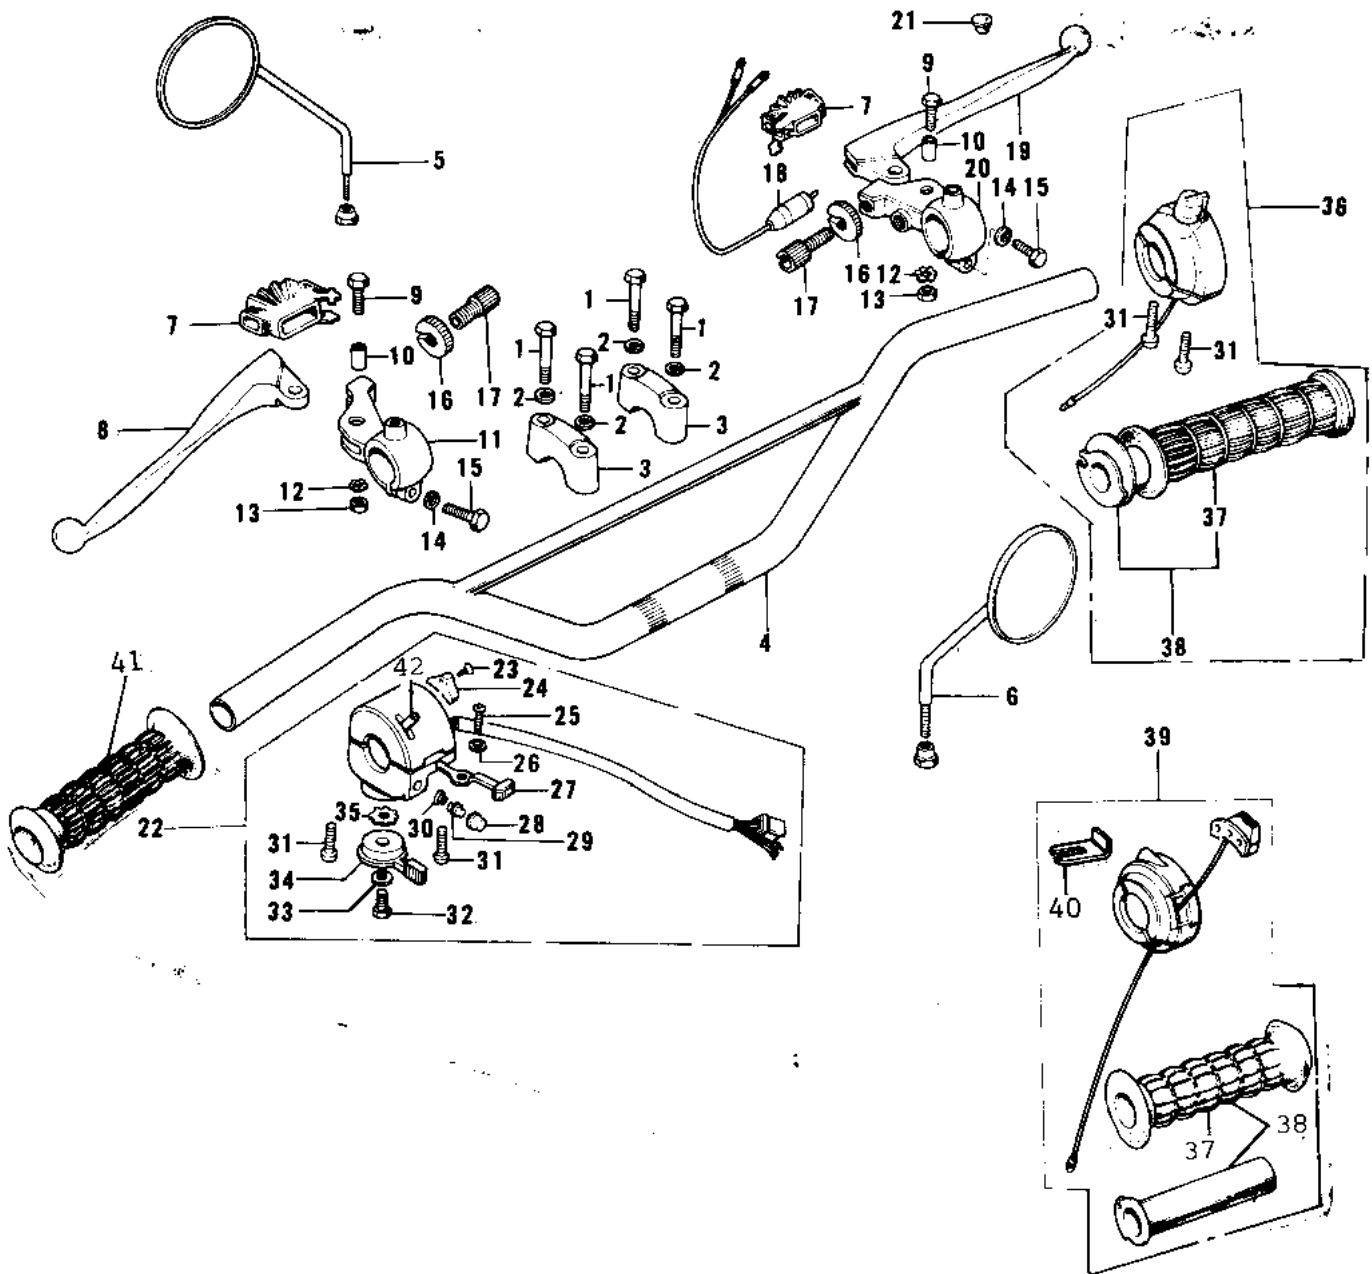

## 1971 PARTS LIST

### HANDLEBAR

ITEM NAME	PART NUMBER	QUANTITY
BOLT 8X38 (Ref # 1)	92001-1405	1
WASHER SPRING 8MM (Ref # 2)	461F0800	1
HOLDER-HANDLEBAR (Ref # 3)	46012-008	1
HANDLEBAR (Ref # 4)	46004-016	1
REAR VIEW MIRROR,L.H (Ref # 5)	56003-009	1
REAR VIEW MIRROR,R.H (Ref # 6)	56002-020	1
DUST COVER (Ref # 7)	46071-002	1
LEVER-CLUTCH (Ref # 8)	46092-015	1
BOLT HEX HEAD 5X20 (Ref # 9)	92007-020	1
COLLAR LEVER (Ref # 10)	46059-011	1
HOLDER-CLUTCH LEV,BLK (Ref # 11)	46094-011-21	1
WASHER LOCK 5MM (Ref # 12)	464H0500	1
NUT 5MM (Ref # 13)	312B0500	1
WASHER PLAIN 6MM (Ref # 14)	410B0600	2
BOLT HEX HEAD 6X25 (Ref # 15)	110N0625	1
NUT-LOCK (Ref # 16)	46056-005	1
SCREW,CABLE ADJUST (Ref # 17)	46055-010	2
SCREW ADJUST (Ref # 17)	46055-006	1
SWITCH-FR. BRAKE LAMP (Ref # 18)	27021-004	1
LEVER FRONT BRAKE (Ref # 19)	46058-004	1
HOLDER-FR BRK LEV,BLK (Ref # 20)	46060-009-21	1
CAP-RR VIEW MIRROR (Ref # 21)	92102-009	1
CASE ASSY,L.H,BLACK (Ref # 22)	46091-019-10	1
SCREW CNTSNK HD 3X8 (Ref # 23)	221B0308A	1
KNOB-L.H SWITCH (Ref # 24)	46044-011	1
L.H GRIP SWITCH KIT (Ref # 23,24,)	99990-531	1
SCREW PAN HEAD 3X5 (Ref # 25)	220B0305A	1
WASHER (Ref # 26)	92095-010	1
KNOB-SWITCH (Ref # 27)	46044-010	1

### HANDLEBAR

ITEM NAME	PART NUMBER	QUANTITY
SWITCH ASSY,HORN BUTN (Ref # 28)	27010-1009	3
SCREW-PAN-CROS,5X25 (Ref # 31)	220B0525	1
BOLT HEX HEAD 6X8 (Ref # 32)	110B0608	1
LEVER,STARTER,BLACK (Ref # 34)	46096-008-10	1
WASHER LOCK (Ref # 35)	92095-012	1
CASE ASSY,R.H,BLACK (Ref # 36)	46018-020-10	1
RUBBER-R.H. GRIP (Ref # 37)	46061-013	1
GRIP ASSY-THROTTLE (Ref # 38)	46019-020	1
GRIP ASSY,THROTTLE (Ref # 38)	46019-034	1
CASE ASSY,R.H (Ref # 39)	46018-036	1
HOLDER,CONTROL CABLE (Ref # 40)	46037-023	1
RUBBER-L.H.GRIP (Ref # 41)	46075-018	1
RUBBER-L.H GRIP (Ref # 41)	46075-019	1
SWITCH ASSY,L.H (Ref # 42)	46089-015	1