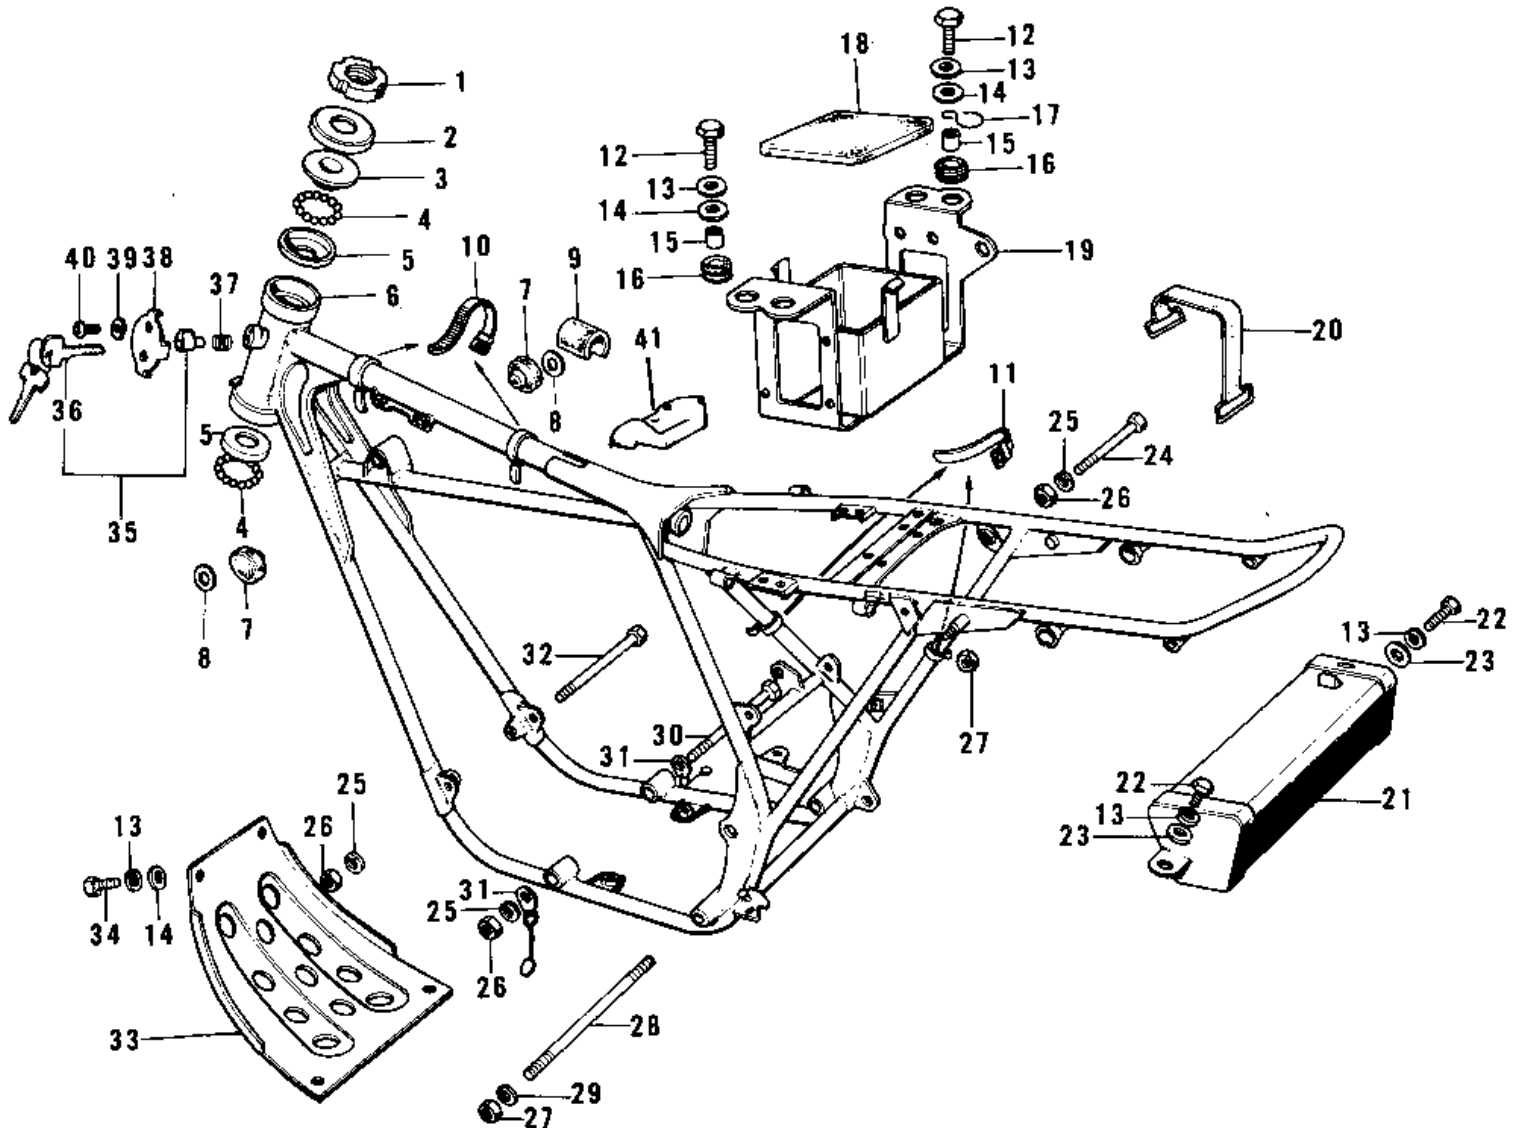

1971 PARTS DIAGRAM

FRAME/FRAME FITTINGS ('74-'75 F7-C/F6-D)

1971 PARTS LIST

FRAME/FRAME FITTINGS ('74-'75 F7-C/F6-D)

ITEM NAME	PART NUMBER	QUANTITY
NUT STEERING STEM LCK (Ref # 1)	92090-006	1
CAP STEERING STEM (Ref # 2)	46098-004	1
CONE UPPER BEARING (Ref # 3)	92047-005	1
BALL STEEL 3/16" (Ref # 4)	600A0600	1
RACE BEARING (Ref # 5)	92048-004	1
FRAME (Ref # 6)	32002-075	1
DAMPER RUBB FUEL TANK (Ref # 7)	92075-050	1
WASHER-PL-10.5X26X2.3 (Ref # 8)	92022-044	1
MAT FUEL TANK (Ref # 9)	51067-002	1
BAND,LONG (Ref # 10)	92072-032	1
BAND,SHORT (Ref # 11)	92072-030	1
BOLT-UPSET,6X20 (Ref # 12)	112G0620	1
WASHER SPRING 6MM (Ref # 13)	461F0600	1
WASHER 6.5X20X1.6T (Ref # 14)	92022-125	1
COLLAR (Ref # 15)	92027-103	1
DAMPER RUBBER (Ref # 16)	92075-051	1
CLAMP CABLE (Ref # 17)	92037-026	1
MAT-BATTERY (Ref # 18)	32103-019	1
CASE-BATTERY (Ref # 19)	32097-018	1
BAND TOOL (Ref # 20)	92072-012	1
BOX-TOOL (Ref # 21)	32098-013	1
BOLT-UPSET,6X12 (Ref # 22)	112G0612	1
WASHER PLAIN 6MM (Ref # 23)	410B0600	1
BOLT,FLANGED,10X115 (Ref # 24)	92001-1603	1
WASHER SPRING 10MM (Ref # 25)	461F1000	1
NUT,10MM (Ref # 26)	314B1000	1
NUT-HEX-FINE (Ref # 27)	314B1200	1
STUD,12X290 (Ref # 28)	92006-003	1
WASHER SPRING 12MM (Ref # 29)	461F1200	1