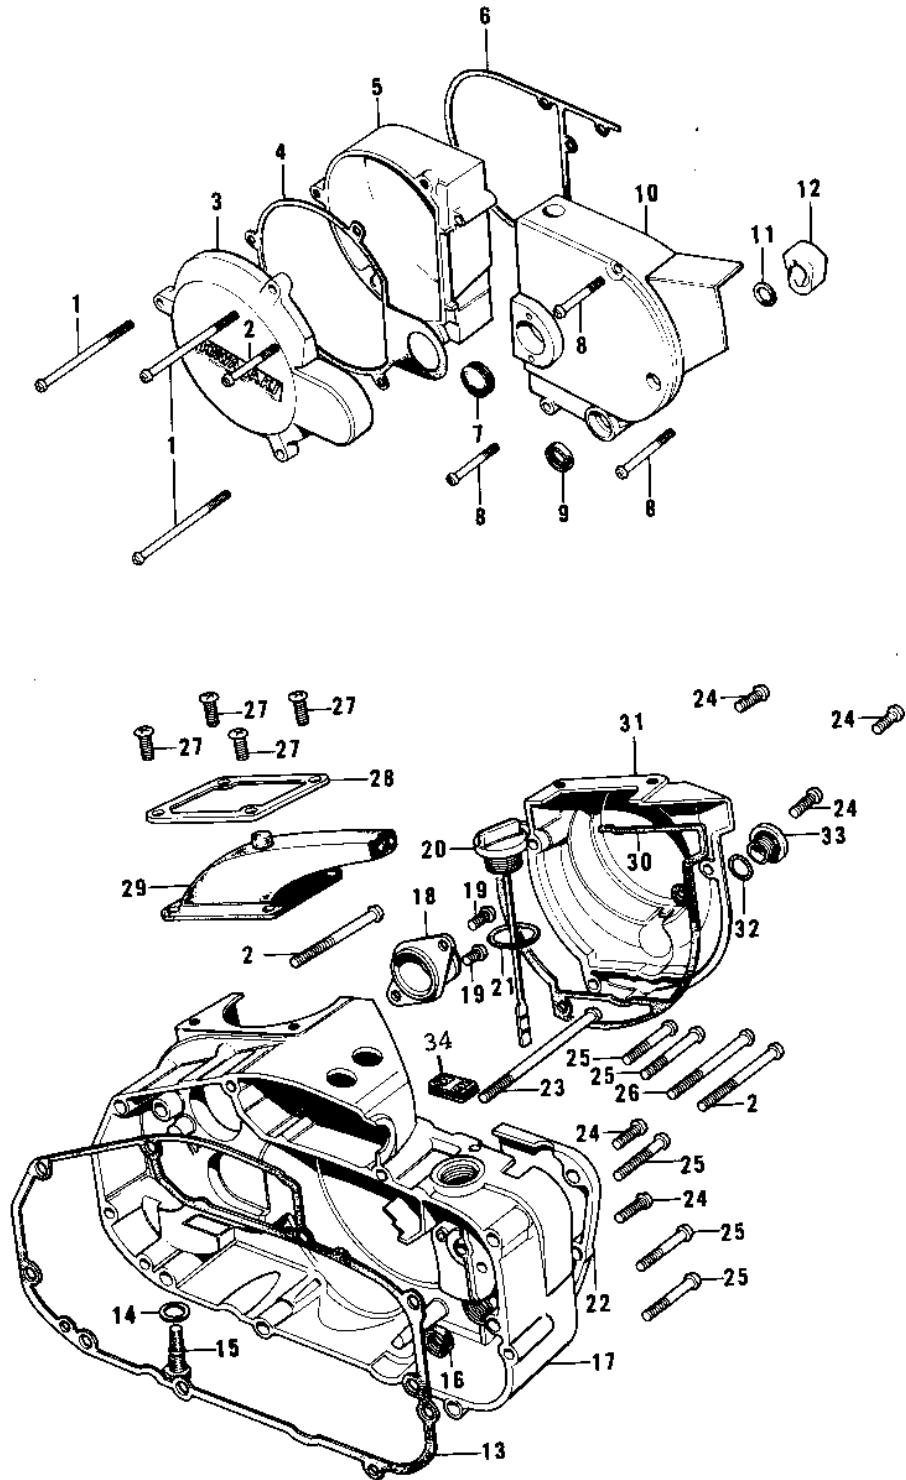

1971 PARTS DIAGRAM

ENGINE COVERS ('74-'75 F7-C/F6-D)

1971 PARTS LIST

ENGINE COVERS ('74-'75 F7-C/F6-D)

ITEM NAME	PART NUMBER	QUANTITY
SCREW-PAN HEAD,6X90 (Ref # 1)	220B0690	1
SCREW PAN HEAD 6X50 (Ref # 2)	220B0650	1
COVER,BRK POINT,BUFF (Ref # 3)	14027-017-80	1
GASKET-BREAKER COVER (Ref # 4)	14050-003	1
COVER,L.H ENG,BUFF (Ref # 5)	14031-042-80	1
GASKET-L.H ENGINE COV (Ref # 6)	14045-009	1
CAP-RUBBER (Ref # 7)	92073-015	1
SCREW PAN HEAD 6X55 (Ref # 8)	220B0655	1
SEAL-OIL (Ref # 9)	92049-1249	1
COVER,CHAIN.BUFF (Ref # 10)	14026-002-80	1
GASKET-CHAIN CASE COV (Ref # 11)	14045-010	1
TENSIONER-CHAIN (Ref # 12)	13123-006	1
GASKET-R.H ENGINE COV (Ref # 13)	14046-018	1
PLUG-FUEL DRAIN (Ref # 14)	92067-007	1
GASKET-DRAIN PLUG (Ref # 15)	92065-073	1
OIL SEAL TB16267 (Ref # 16)	92051-003	1
COVER,R.H ENG.BUFF (Ref # 17)	14032-092-80	1
HOLDER,CARBURETOR (Ref # 18)	16065-026	1
SCREW PAN HEAD 6X12 (Ref # 19)	220B0612	1
PLUG-OIL FILLER (Ref # 20)	16115-015	1
"O" RING,20MM (Ref # 21)	670B2020	2
COVER,OIL PUMP,BUFF (Ref # 22)	14030-029-80	1
SCREW PAN HEAD 6X80 (Ref # 23)	220B0680	1
SCREW PAN HEAD 6X20 (Ref # 24)	220B0620	1
SCREW PAN HEAD 6X35 (Ref # 25)	220B0635	1
SCREW PAN HEAD 6X40 (Ref # 26)	220B0640	1
SCREW PAN HEAD 6X16 (Ref # 27)	220B0616	1
HOLDER-CARBURETOR CAP (Ref # 28)	14065-002	1
CAP,CARBURETOR (Ref # 29)	14038-037	1

1971 PARTS LIST

ENGINE COVERS ('74-'75 F7-C/F6-D)

ITEM NAME	PART NUMBER	QUANTITY
GASKET-CARBURETOR COV (Ref # 30)	14048-003	1
COVER,CARB,BUFF (Ref # 31)	14030-057-80	1
PLUG,CARBURETOR COVER (Ref # 33)	92067-022	1
GROMMET-OVERFLOW PIPE (Ref # 34)	16136-005	1