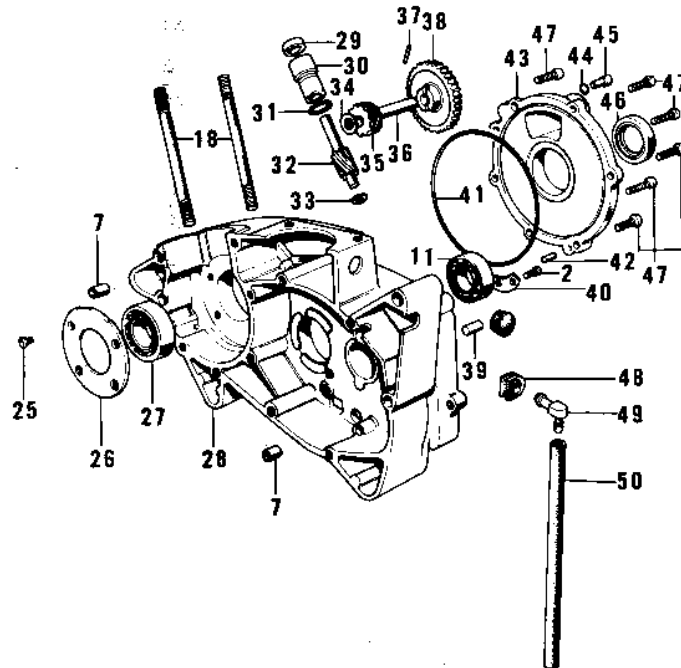

1971 PARTS DIAGRAM

CRANKCASE ('74-'75 F7-C/F6-D)