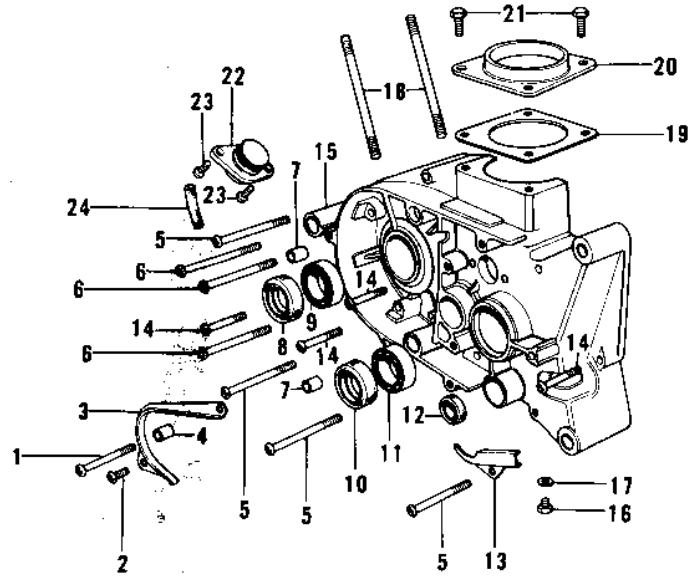

1971 PARTS DIAGRAM

CRANKCASE ('74-'75 F7-C/F6-D)