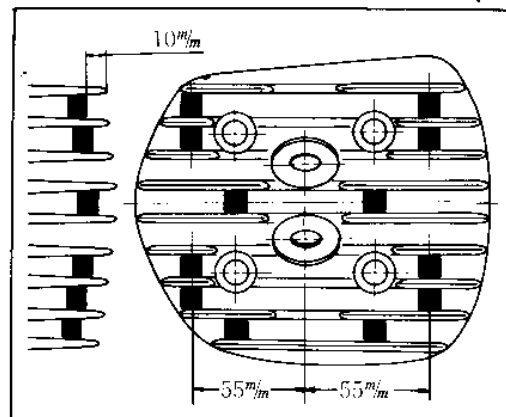

1971 PARTS DIAGRAM

CYLINDER HEAD/CYLINDER ('74-'75 F7-C/F6-

Location of Damper Rubber

1971 PARTS LIST

CYLINDER HEAD/CYLINDER ('74-'75 F7-C/F6-

ITEM NAME	PART NUMBER	QUANTITY
PLUG-CYLINDER HEAD (Ref # 1)	92067-005	1
GASKET-CYL HEAD PLUG (Ref # 2)	92065-068	1
WASHER PLAIN 12MM (Ref # 3)	92022-072	1
NUT 8MM (Ref # 4)	92015-020	1
WASHER SPRING 12MM (Ref # 5)	461F1200	1
CYLINDER HEAD,BLACK (Ref # 6)	11001-092-21	1
DAMPER RUBBER-CYLINDER (Ref # 7)	92075-142	1
CYLINDER,FLAT.BLACK (Ref # 8)	11005-117-21	1
GASKET-CYLINDER BASE (Ref # 9)	11009-026	1
GASKET-CYLINDER HEAD (Ref # 10)	11004-042	1
INSERT,EXHAUST HOLDER (Ref # 11)	18070-007	1
STUD,8X25 (Ref # 12)	92004-1008	2
STUD 8X30 (Ref # 12)	172G0830	1
GASKET EXHAUST PIPE (Ref # 13)	18067-008	1
HOLDER,EXHAUST PIPE (Ref # 14)	18069-051	1
WASHER SPRING 8MM (Ref # 15)	461F0800	1
NUT,8MM (Ref # 16)	311B0800	1
NUT,LOCK,8MM (Ref # 16)	92017-013	1
DAMPER RUBBER (Ref # 17)	92075-075	1