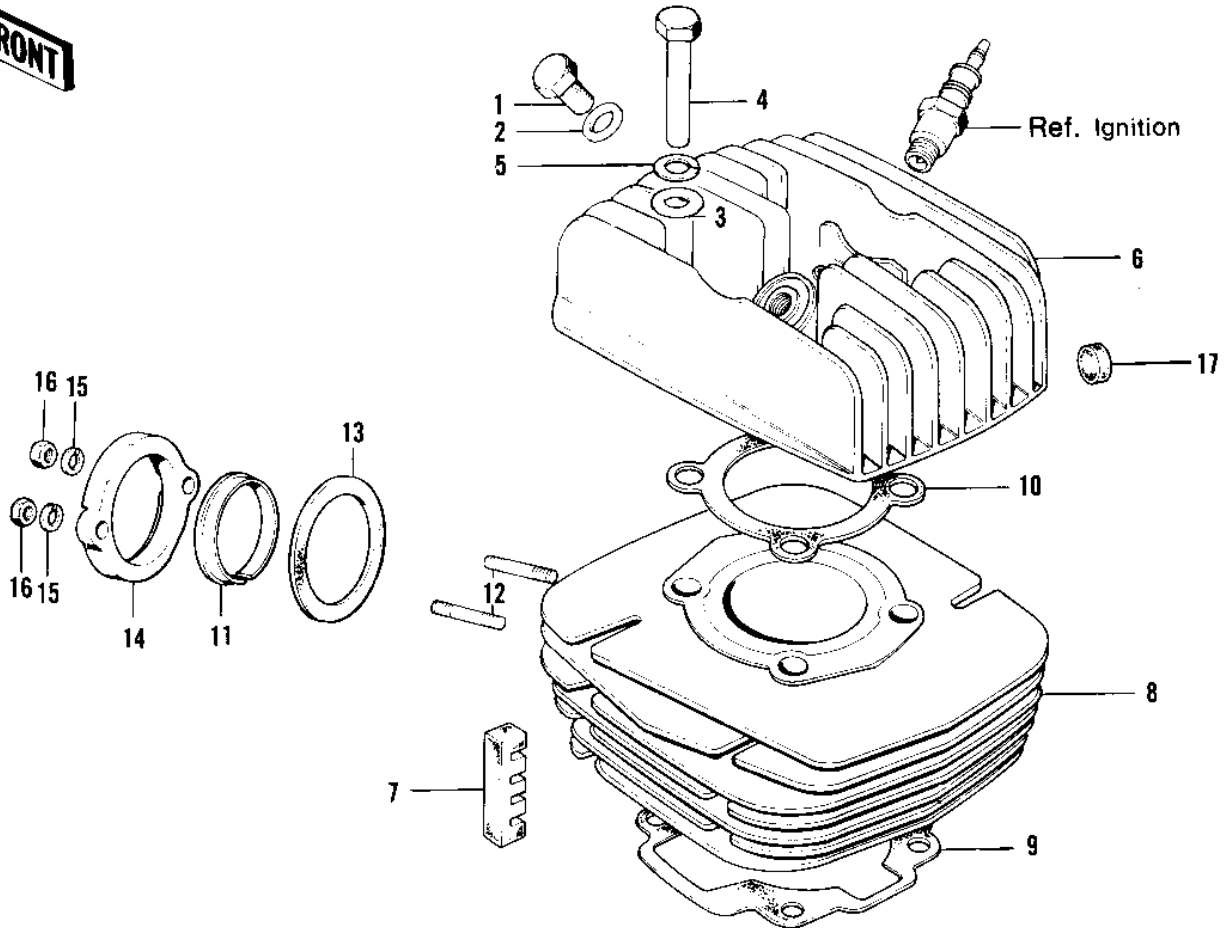

1971 PARTS DIAGRAM

CYLINDER HEAD/CYLINDER ('74-'75 F7-C/F6-

Location of Damper Rubber

1971 PARTS LIST

CYLINDER HEAD/CYLINDER ('74-'75 F7-C/F6-

ITEM NAME	PART NUMBER	QUANTITY
PLUG-CYLINDER HEAD (Ref # 1)	92067-005	1
GASKET-CYL HEAD PLUG (Ref # 2)	92065-068	1
WASHER PLAIN 12MM (Ref # 3)	92022-072	1
NUT 8MM (Ref # 4)	92015-020	1
WASHER SPRING 12MM (Ref # 5)	461F1200	1
CYLINDER HEAD,BLACK (Ref # 6)	11001-092-21	1
DAMPER RUBBER-CYLINDER (Ref # 7)	92075-142	1
CYLINDER,FLAT.BLACK (Ref # 8)	11005-117-21	1
GASKET-CYLINDER BASE (Ref # 9)	11009-026	1
GASKET-CYLINDER HEAD (Ref # 10)	11004-042	1
INSERT,EXHAUST HOLDER (Ref # 11)	18070-007	1
STUD,8X25 (Ref # 12)	92004-1008	2
STUD 8X30 (Ref # 12)	172G0830	1
GASKET EXHAUST PIPE (Ref # 13)	18067-008	1
HOLDER,EXHAUST PIPE (Ref # 14)	18069-051	1
WASHER SPRING 8MM (Ref # 15)	461F0800	1
NUT,8MM (Ref # 16)	311B0800	1
NUT,LOCK,8MM (Ref # 16)	92017-013	1
DAMPER RUBBER (Ref # 17)	92075-075	1