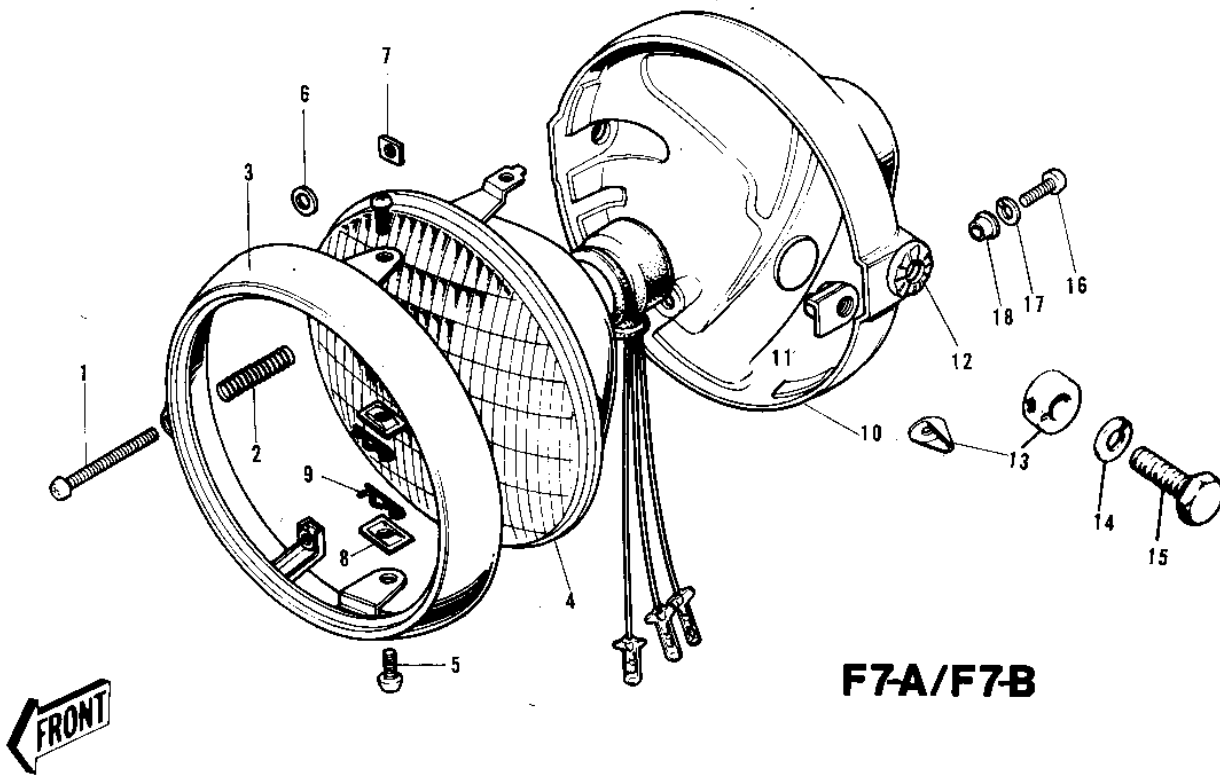

1971 PARTS DIAGRAM

HEADLIGHT ('71-'73 F7/F7-A/F7-B)

1971 PARTS LIST

HEADLIGHT ('71-'73 F7/F7-A/F7-B)

ITEM NAME	PART NUMBER	QUANTITY
LAMP UNIT-HEAD (Ref # 1~9)	23003-008	1
SCREW FORCUS ADJUST (Ref # 1)	23019-021	2
SPRING FOCUS ADJUST (Ref # 2)	23014-005	2
RIM HEAD LAMP (Ref # 3)	23006-014	1
SEALED BEAM UNIT (Ref # 4)	23007-022	1
SCREW LENS UNIT FITT (Ref # 5)	23019-018	2
WASHER (Ref # 6)	23021-004	2
NUT (Ref # 7)	23020-016	2
NUT LENS UNIT FITTING (Ref # 8)	23020-009	2
PIN LENS UNIT FITTING (Ref # 9)	23022-001	2
SCREW-PAN-HEAD 3X6 (Ref # 10)	220B0306	1
WASHER SPRING 3MM (Ref # 11)	461F0300	1
NUT-HEX (Ref # 12)	311B0300	1
BODY-HEAD LAMP, BLACK (Ref # 13)	23005-022-21	1
SCREW OVL CNTSNK 5X10 (Ref # 14)	222E0510	1
BOLT, HEX HEAD, 10X25 (Ref # 15)	92007-045	1
WASHER PLAIN 10MM (Ref # 16)	411B1000	1
DAMPER RUBBER (Ref # 17)	92075-058	1
LAMP UNIT-HEAD (Ref # 1~9)	23003-015	1
RIM-HEAD LAMP (Ref # 3)	23006-028	1
LENS UNIT-HEAD LAMP (Ref # 4)	23007-032	1
BODY-HEAD LAMP, BLACK (Ref # 10)	23005-034-10	1
NUT (Ref # 11)	23020-017	1
WASHER-LOCK (Ref # 12)	23021-011	1
DAMPER RUBBER (Ref # 13)	92075-079	1
DAMPER RUBBER (Ref # 13)	92075-134	1
WASHER SPRING 10MM (Ref # 14)	461F1000	1
BOLT, 10MM (Ref # 15)	92007-024	1
SCREW-PAN HEAD, 5MM (Ref # 16)	92011-024	1

1971 PARTS LIST

HEADLIGHT ('71-'73 F7/F7-A/F7-B)

ITEM NAME	PART NUMBER	QUANTITY
WASHER SPRING 5MM (Ref # 17)	461F0500	1
WASHER (Ref # 18)	23021-010	1