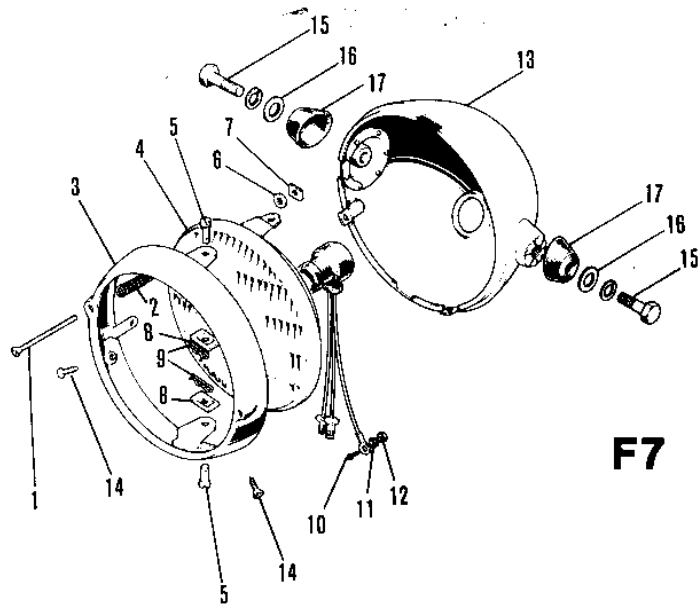

1971 PARTS DIAGRAM

HEADLIGHT ('71-'73 F7/F7-A/F7-B)

1971 PARTS LIST

HEADLIGHT ('71-'73 F7/F7-A/F7-B)

ITEM NAME	PART NUMBER	QUANTITY
LAMP UNIT-HEAD (Ref # 1~9)	23003-008	1
SCREW FORCUS ADJUST (Ref # 1)	23019-021	2
SPRING FOCUS ADJUST (Ref # 2)	23014-005	2
RIM HEAD LAMP (Ref # 3)	23006-014	1
SEALED BEAM UNIT (Ref # 4)	23007-022	1
SCREW LENS UNIT FITT (Ref # 5)	23019-018	2
WASHER (Ref # 6)	23021-004	2
NUT (Ref # 7)	23020-016	2
NUT LENS UNIT FITTING (Ref # 8)	23020-009	2
PIN LENS UNIT FITTING (Ref # 9)	23022-001	2
SCREW-PAN-HEAD 3X6 (Ref # 10)	220B0306	1
WASHER SPRING 3MM (Ref # 11)	461F0300	1
NUT-HEX (Ref # 12)	311B0300	1
BODY-HEAD LAMP, BLACK (Ref # 13)	23005-022-21	1
SCREW OVL CNTSNK 5X10 (Ref # 14)	222E0510	1
BOLT, HEX HEAD, 10X25 (Ref # 15)	92007-045	1
WASHER PLAIN 10MM (Ref # 16)	411B1000	1
DAMPER RUBBER (Ref # 17)	92075-058	1
LAMP UNIT-HEAD (Ref # 1~9)	23003-015	1
RIM-HEAD LAMP (Ref # 3)	23006-028	1
LENS UNIT-HEAD LAMP (Ref # 4)	23007-032	1
BODY-HEAD LAMP, BLACK (Ref # 10)	23005-034-10	1
NUT (Ref # 11)	23020-017	1
WASHER-LOCK (Ref # 12)	23021-011	1
DAMPER RUBBER (Ref # 13)	92075-079	1
DAMPER RUBBER (Ref # 13)	92075-134	1
WASHER SPRING 10MM (Ref # 14)	461F1000	1
BOLT, 10MM (Ref # 15)	92007-024	1
SCREW-PAN HEAD, 5MM (Ref # 16)	92011-024	1

1971 PARTS LIST

HEADLIGHT ('71-'73 F7/F7-A/F7-B)

ITEM NAME	PART NUMBER	QUANTITY
WASHER SPRING 5MM (Ref # 17)	461F0500	1
WASHER (Ref # 18)	23021-010	1