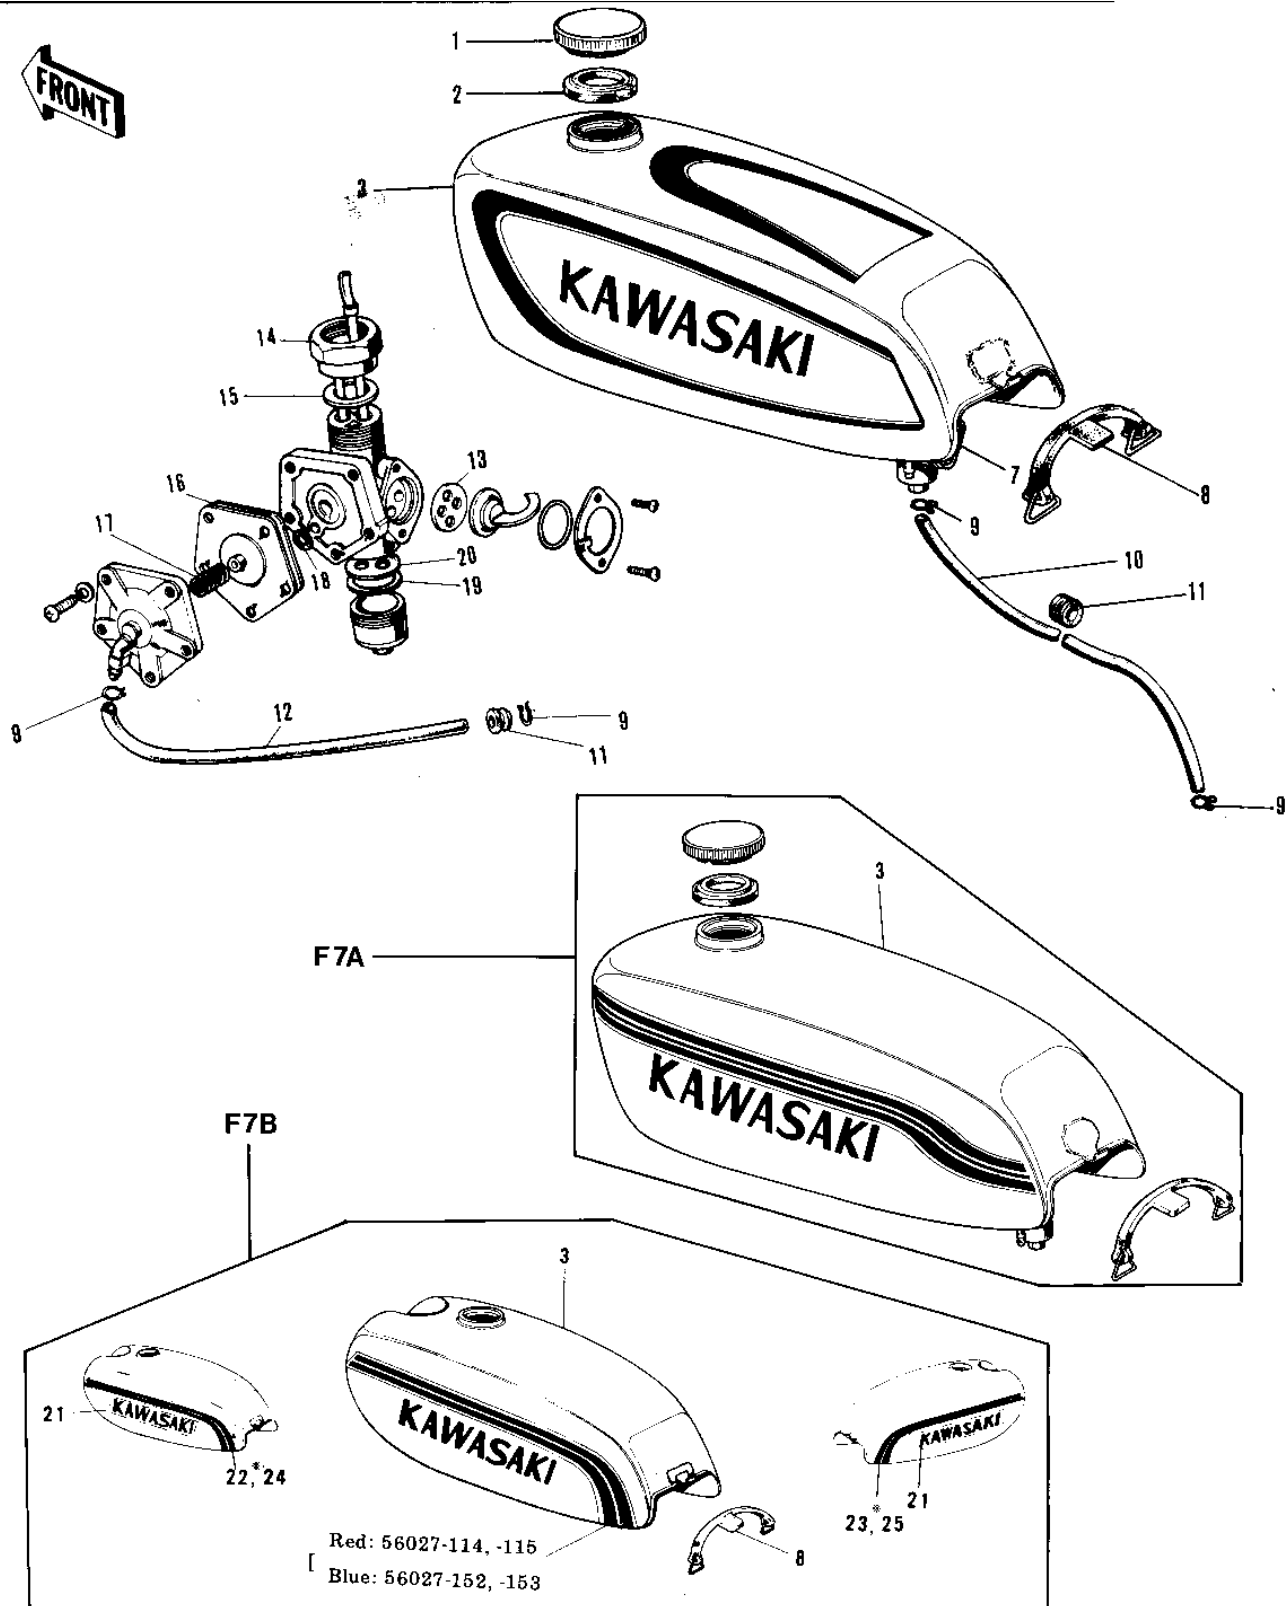

1971 PARTS DIAGRAM

FUEL TANK ('71-'73 F7/F7-A/F7-B)

1971 PARTS LIST

FUEL TANK ('71-'73 F7/F7-A/F7-B)

ITEM NAME	PART NUMBER	QUANTITY
CAP,FUEL TANK LOCKING (Ref # 1)	51048-006	1
GASKET FUEL TANK CAP (Ref # 2)	51059-003	1
TANK-FUEL,YELLOW (Ref # 3)	51001-063-53	1
TANK-FUEL,RED (Ref # 3)	51001-063-73	1
TANK-FUEL,B.ORANGE (Ref # 3)	51001-079-88	1
TANK-FUEL,C.BLUE (Ref # 3)	51001-079-93	1
COCK ASSY,FUEL (Ref # 7)	51023-048	1
BAND,FUEL TANK (Ref # 8)	92072-064	1
CLAMP FUEL PIPE (Ref # 9)	92037-010	1
PIPE-FUEL (Ref # 10)	51044-030	1
GROMMET PIPE (Ref # 11)	92071-038	1
PIPE (Ref # 12)	92059-065	1
GASKET-FUEL COCK LEV (Ref # 13)	92065-065	1
FUEL COCK JOINT NUT (Ref # 14)	51035-008	1
UNAVAILABLE IN PRICE BOOK (Ref # 15)	92065-C66	1
DIAPHRAGM ASSY (Ref # 16)	51069-002	1
SPRING-DIAPHRAGM (Ref # 17)	92081-072	1
GASKET (Ref # 18)	92065-052	1
GASKET FUEL COCK CUP (Ref # 19)	51037-009	1
STRAINER FUEL (Ref # 20)	51038-006	1
DECAL-FUEL TANK (Ref # 21)	56013-051	3
DECAL-FL TK STRPE,L.H (Ref # 22)	56027-114	3
DECAL-FL TK STRPE,R.H (Ref # 23)	56027-115	3
DECAL,L.H FUEL TANK (Ref # 24)	56027-152	3
DECAL,R.H FUEL TANK (Ref # 25)	56027-153	3