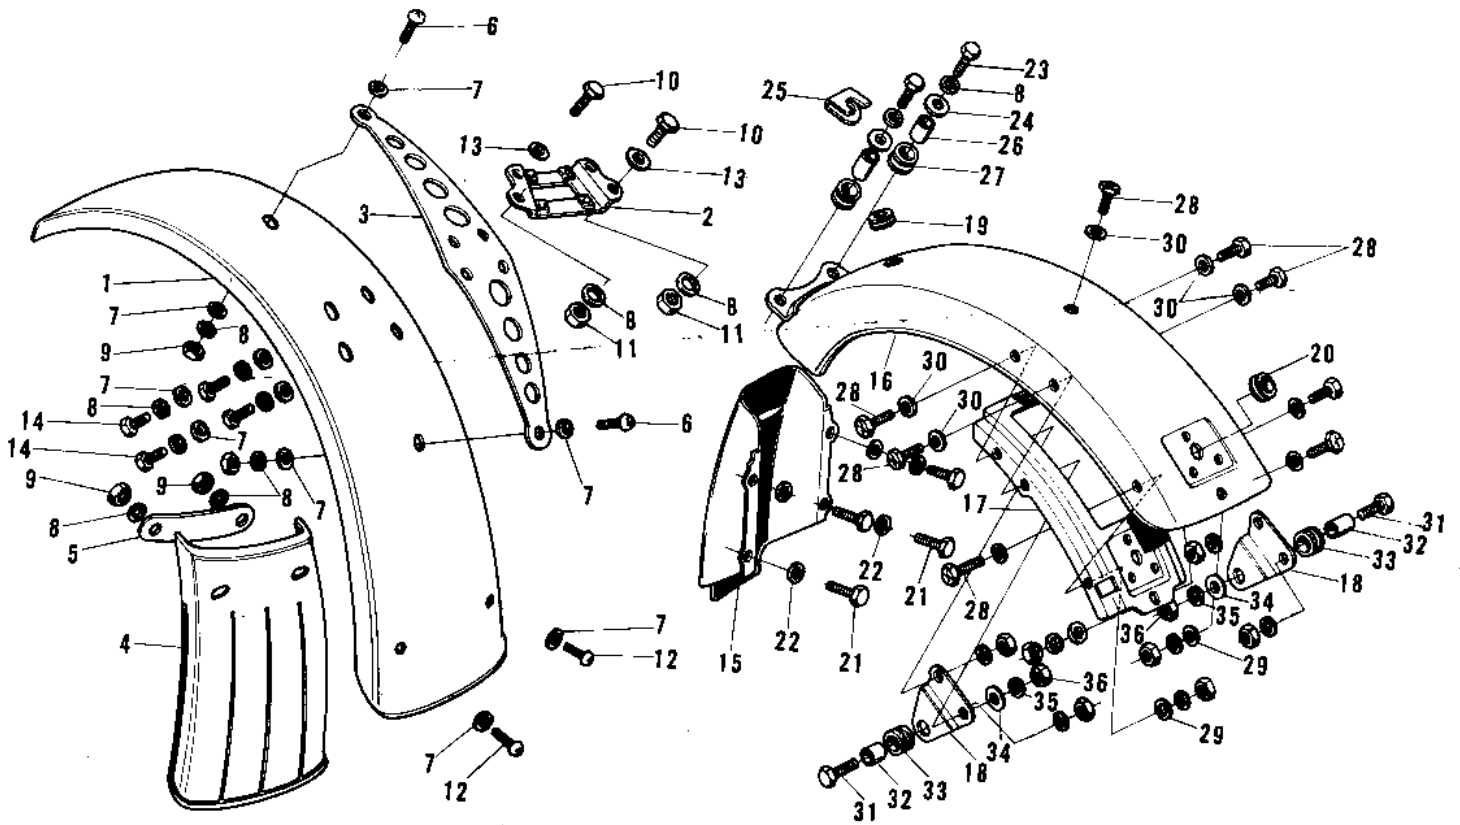

1971 PARTS DIAGRAM

FENDERS (F7-A)

1971 PARTS LIST

FENDERS (F7-A)

ITEM NAME	PART NUMBER	QUANTITY
FENDER-FR,RED (Ref # 1)	35004-055-73	1
BRACKET-FRONT FENDER (Ref # 2)	35012-013	1
PLATE FRONT FENDER (Ref # 3)	35013-003	1
FLAP-FR FENDER,RUBBER (Ref # 4)	35019-004	1
PLATE-FR FENDER FLAP (Ref # 5)	35020-007	1
SCREW PAN HEAD 6X12 (Ref # 6)	220E0612	1
WASHER 6.5X20X1.6T (Ref # 7)	92022-125	2
WASHER SPRING 6MM (Ref # 8)	461F0600	1
NUT 6MM (Ref # 9)	312B0600	1
BOLT-UPSET (Ref # 10)	112G0625	1
NUT 6MM (Ref # 11)	311B0600	1
SCREW PAN HEAD 6X14 (Ref # 12)	220E0614	1
WASHER PLAIN 6MM (Ref # 13)	410B0600	1
BOLT-UPSET,6X12 (Ref # 14)	112G0612	1
FENDER-RR (Ref # 15)	35022-053	1
FENDER-RR,RED (Ref # 16)	35022-054-73	1
BRACE-REAR FENDER (Ref # 17)	35034-012	1
BRACKET-REAR FENDER (Ref # 18)	35025-019	1
GROMMET HARNESS 10MM (Ref # 19)	92071-010	1
GROMMET HARNESS 10MM (Ref # 20)	92071-019	1
BOLT-UPSET 6X14 (Ref # 21)	112B0614	1
COLLAR (Ref # 22)	92027-122	1
BOLT-UPSET (Ref # 23)	112G0618	1
PLATE-GROUND WIRE (Ref # 25)	26015-001	1
COLLAR (Ref # 26)	92027-103	1
DAMPER RUBBER (Ref # 27)	92075-051	1
SCREW PAN HEAD 6X14 (Ref # 28)	220B0614	1
WASHER PLAIN 6MM (Ref # 29)	411B0600	1
WASHER PLAIN (Ref # 30)	92022-024	1

1971 PARTS LIST

FENDERS (F7-A)

ITEM NAME	PART NUMBER	QUANTITY
BOLT-SMALL-UPSET (Ref # 31)	115B0832	1
SPACER FUEL TANK MONT (Ref # 32)	92027-012	1
DAMPER RUBB TANK FRNT (Ref # 33)	92075-013	1
WASHER,8X26X2.3 (Ref # 34)	92022-1564	1
WASHER SPRING 8MM (Ref # 35)	461F0800	1
NUT,8MM (Ref # 36)	311B0800	1