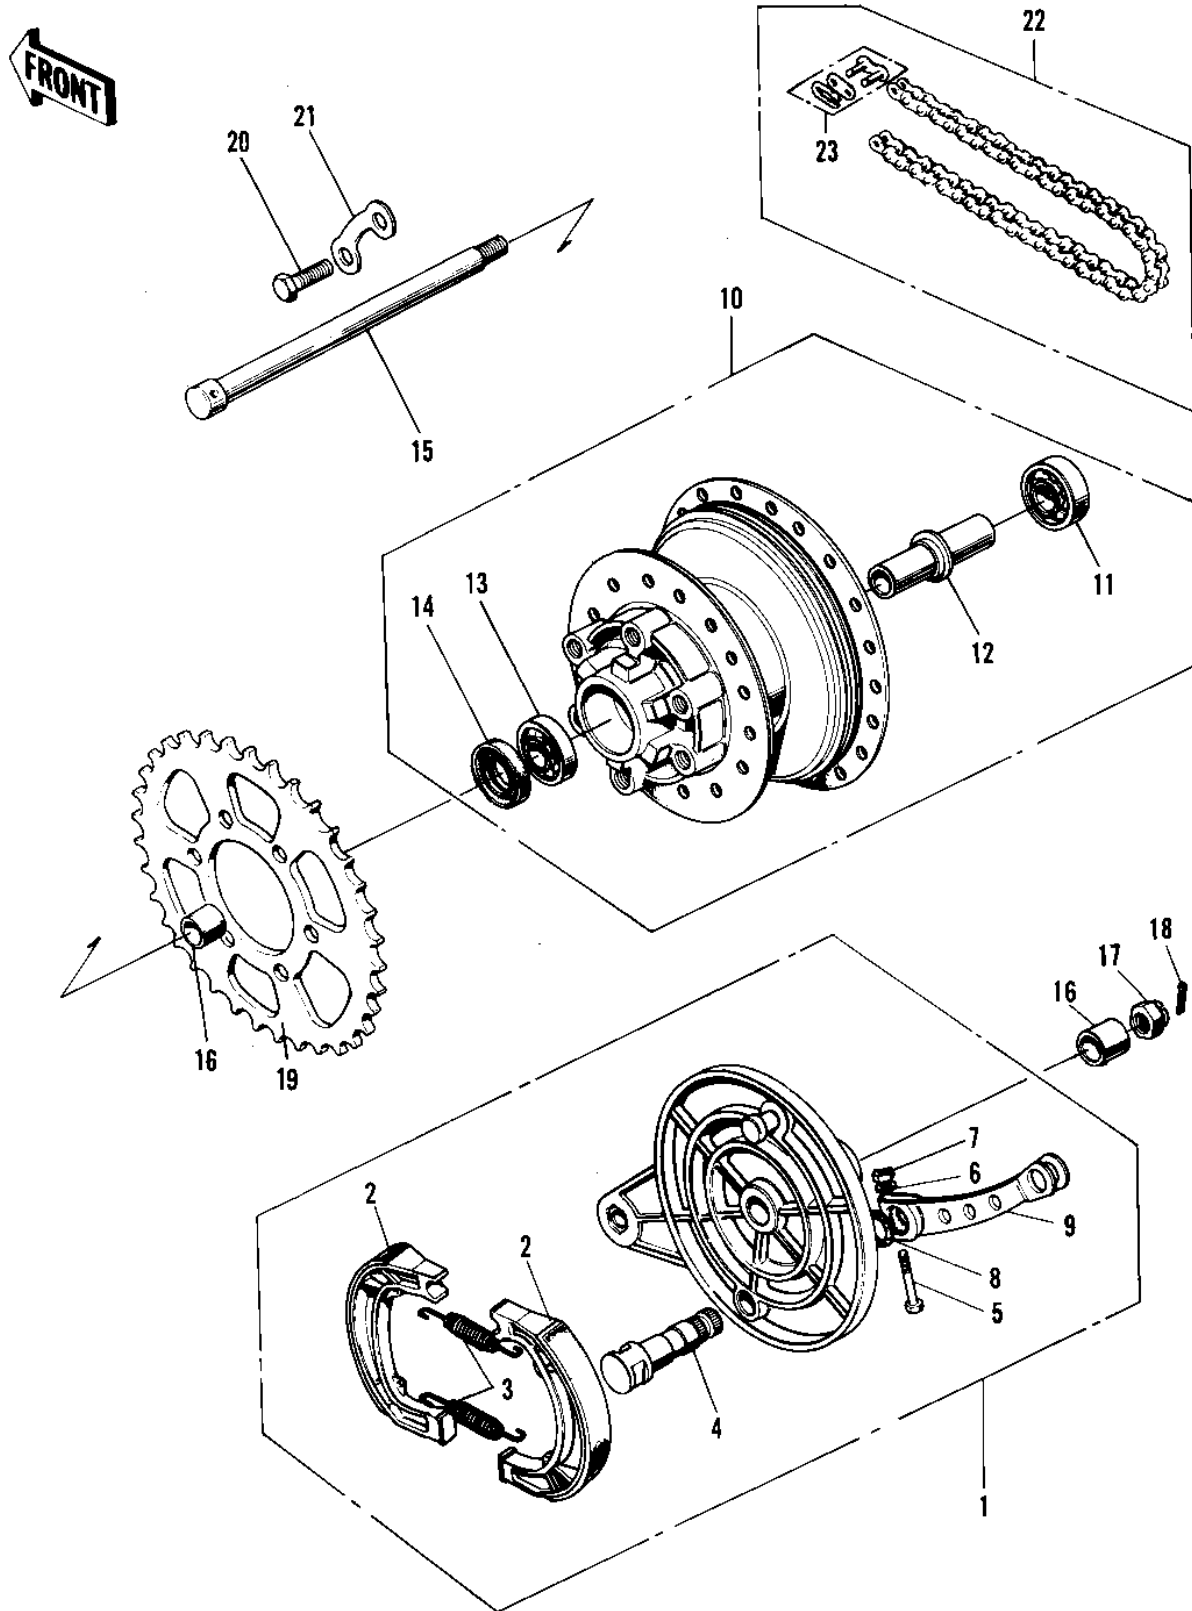

1971 PARTS DIAGRAM

REAR HUB/BRAKE/CHAIN ('71-'73 F7/F7-A/F7)

1971 PARTS LIST

REAR HUB/BRAKE/CHAIN ('71-'73 F7/F7-A/F7)

ITEM NAME	PART NUMBER	QUANTITY
PANEL-ASY,RR BRK (Ref # 1)	42006-018	1
PANEL-ASY,RR BRK,BLK (Ref # 1)	42006-028-21	1
SHOE,BRAKE (Ref # 2)	41048-1007	2
SPRING,BRAKE SHOE (Ref # 3)	92081-1766	1
CAM SHAFT-FRONT BRAKE (Ref # 4)	41050-018	2
BOLT-UPSET (Ref # 5)	112G0630	1
WASHER PLAIN 6MM (Ref # 6)	410B0600	1
NUT 6MM (Ref # 7)	311B0600	1
"O" RING,11MM (Ref # 8)	92055-004	1
LEVER-REAR BRAKE CAM (Ref # 9)	42029-015	1
LEVER-REAR BRAKE CAM (Ref # 9)	42029-023	1
DRUM ASSY-REAR BRAKE (Ref # 10)	42005-024	1
DRUM ASSY-REAR BRAKE (Ref # 10)	42005-029	1
BEARING BALL #6302Z (Ref # 11)	601B6302Z	1
SPACER-RR HUB BEARING (Ref # 12)	42010-019	1
BEARING BALL #6302 (Ref # 13)	601B6302	1
OIL SEAL RR BRK DRUM (Ref # 14)	92050-009	1
AXLE-REAR (Ref # 15)	42031-037	2
COLLAR-REAR HUB (Ref # 16)	42032-027	3
COLLAR-REAR AXLE (Ref # 16)	42032-036	3
NUT CASTLE 14MM (Ref # 17)	321B1400	1
PIN COTTER 3.0X30 (Ref # 18)	550D3030	1
REAR SPROCKET 50T (Ref # 19)	42041-085	1
REAR SPROCKET,46T (Ref # 19)	42041-084	1
SPROCKET-REAR,55T (Ref # 19)	42041-094	1
BOLT-HEX HEAD,10X25 (Ref # 20)	92001-087	1
WASHER LOCK (Ref # 21)	92088-007	1
UNAVAILABLE IN PRICE BOOK (Ref # 22)	695Z43114	1
DR CHAIN 428X114H (Ref # 22)	92057-033	1

1971 PARTS LIST

REAR HUB/BRAKE/CHAIN ('71-'73 F7/F7-A/F7)

ITEM NAME	PART NUMBER	QUANTITY
.JOINT-CHAIN (Ref # 23)	92058-1015	1