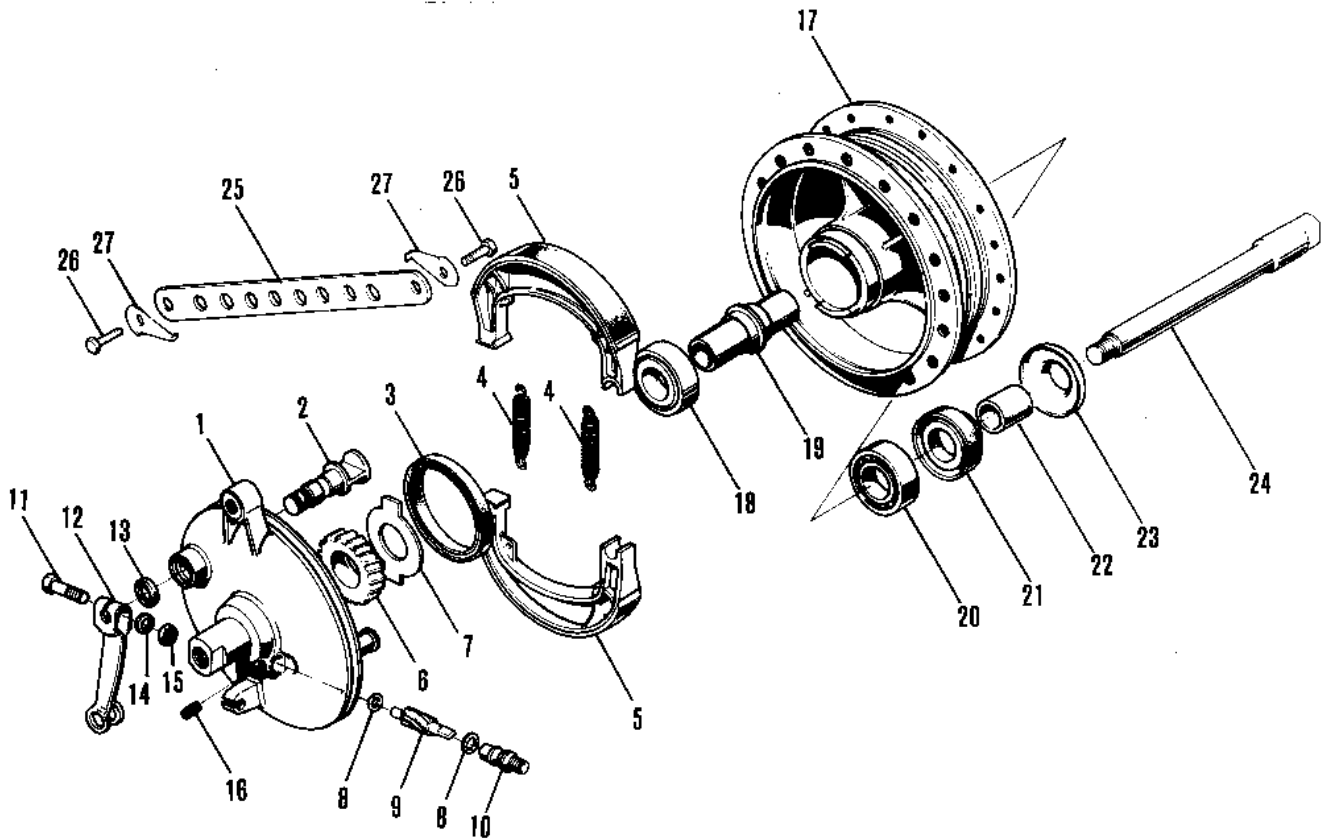

## 1971 PARTS DIAGRAM

FRONT HUB/BRAKE ('71-'73 F7/F7-A/F7-B)

## 1971 PARTS LIST

FRONT HUB/BRAKE ('71-'73 F7/F7-A/F7-B)

ITEM NAME	PART NUMBER	QUANTITY
PANEL-ASY,FR BRK BUFF (Ref # 1~16)	41035-044-80	2
CAM SHAFT-FRONT BRAKE (Ref # 2)	41050-018	1
OIL SEAL F BRK PANEL (Ref # 3)	92050-010	1
SPRING,BRAKE SHOE (Ref # 4)	92081-1766	1
SHOE,BRAKE (Ref # 5)	41048-1007	1
GEAR-SPEEDOMETER (Ref # 6)	41059-012	1
RECIEVER-SPEED GEAR (Ref # 7)	41064-006	1
WASHER THRST SPD PINI (Ref # 8)	41063-001	1
PINION SPEEDOMETER (Ref # 9)	41060-004	1
BUSH SPEEDMETER CABLE (Ref # 10)	41062-001	1
BOLT-UPSET (Ref # 11)	112G0630	1
LEVER FRONT BRAKE CAM (Ref # 12)	41053-005	1
WASHER BRAKE CAM SHT (Ref # 13)	41052-001	1
WASHER PLAIN 6MM (Ref # 14)	410B0600	1
NUT 6MM (Ref # 15)	311B0600	1
SCREW-BUSHING NET (Ref # 16)	41070-004	2
PIN,SPRING (Ref # 16)	41082-001	1
DRUM ASSY-FRONT BRAKE (Ref # 17~21)	41034-020	1
BEARING BALL #6301Z (Ref # 18)	601B6301Z	1
SPACER FR HUB BEARING (Ref # 19)	41039-005	1
BEARING BALL #6301 (Ref # 20)	601B6301	1
OIL SEAL FR BRK DRUM (Ref # 21)	92050-011	1
COLLAR FRONT HUB R.H (Ref # 22)	41069-005	1
DUST SHIELD FR BRAKE (Ref # 23)	41042-006	1
AXLE-FRONT (Ref # 24)	41068-032	1
TORQUE LINK-FRNT BRK (Ref # 25)	43007-022	1
BOLT-HEA HEAD,8X20 (Ref # 26)	92001-086	1
WASHER-LOCK (Ref # 27)	92088-012	1