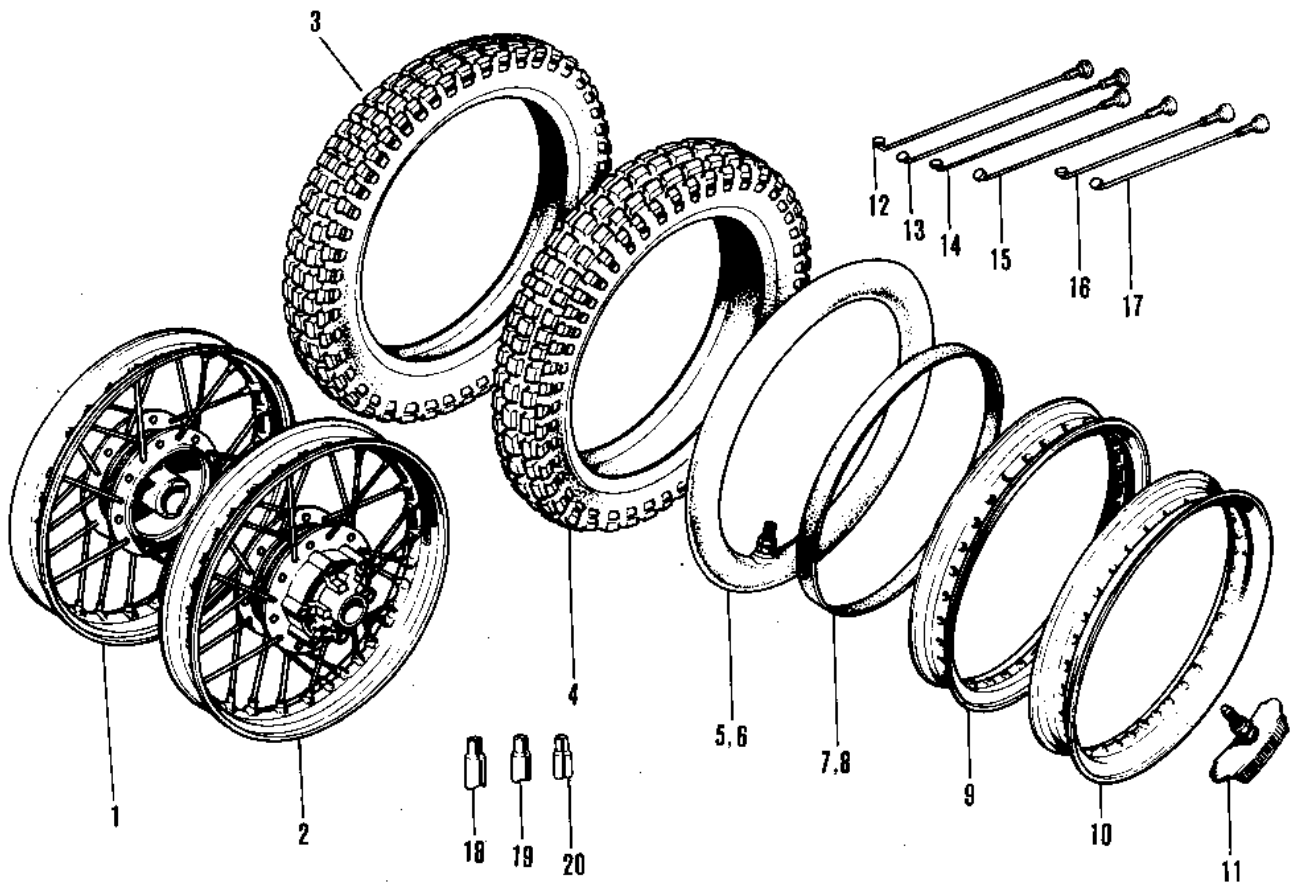

1971 PARTS DIAGRAM

WHEELS/TIRES ('71-'73 F7/F7-A/F7-B)

1971 PARTS LIST

WHEELS/TIRES ('71-'73 F7/F7-A/F7-B)

ITEM NAME	PART NUMBER	QUANTITY
WHEEL ASSY-FRONT (Ref # 1)	41074-018	1
WHEEL ANNY-REAR (Ref # 2)	42048-022	1
TIRE 300-19 TRIAL F (Ref # 3)	41019-010	1
UNAVAILABLE IN PRICE BOOK (Ref # 4)	41019-011	1
UNAVAILABLE IN PRICE BOOK (Ref # 5)	41022-026	1
*** N.L.A.*** (Canada) (Ref # 6)	41022-027	1
BAND RIM (Ref # 7)	41023-015	1
BAND,RIM,4.00/5.10-18 (Ref # 8)	41023-1006	1
RIM 1.60AX19W (Ref # 9)	41025-043	1
RIM 1.85BX18W (Ref # 10)	41025-044	1
PROTECTOR-BEAD 1.85B (Ref # 11)	41024-007	1
SPOKE-ASY,INNER (Ref # 12)	41027-031	1
SPOKE-ASY,OUTER (Ref # 13)	41028-030	1
SPOKE-ASY,INNER (Ref # 14)	41027-032	4
SPOKE-ASY,OUTER (Ref # 15)	41028-031	4
SPOKE-ASY,INNER (Ref # 16)	41027-033	4
SPOKE-ASY,OUTER (Ref # 17)	41028-032	4
WEIGHT,BALANCE,30G (Ref # 18)	41075-1009	1
WEIGHT,BALANCE,20G (Ref # 19)	41075-1008	1
WEIGHT,BALANCE,10G (Ref # 20)	41075-1007	1