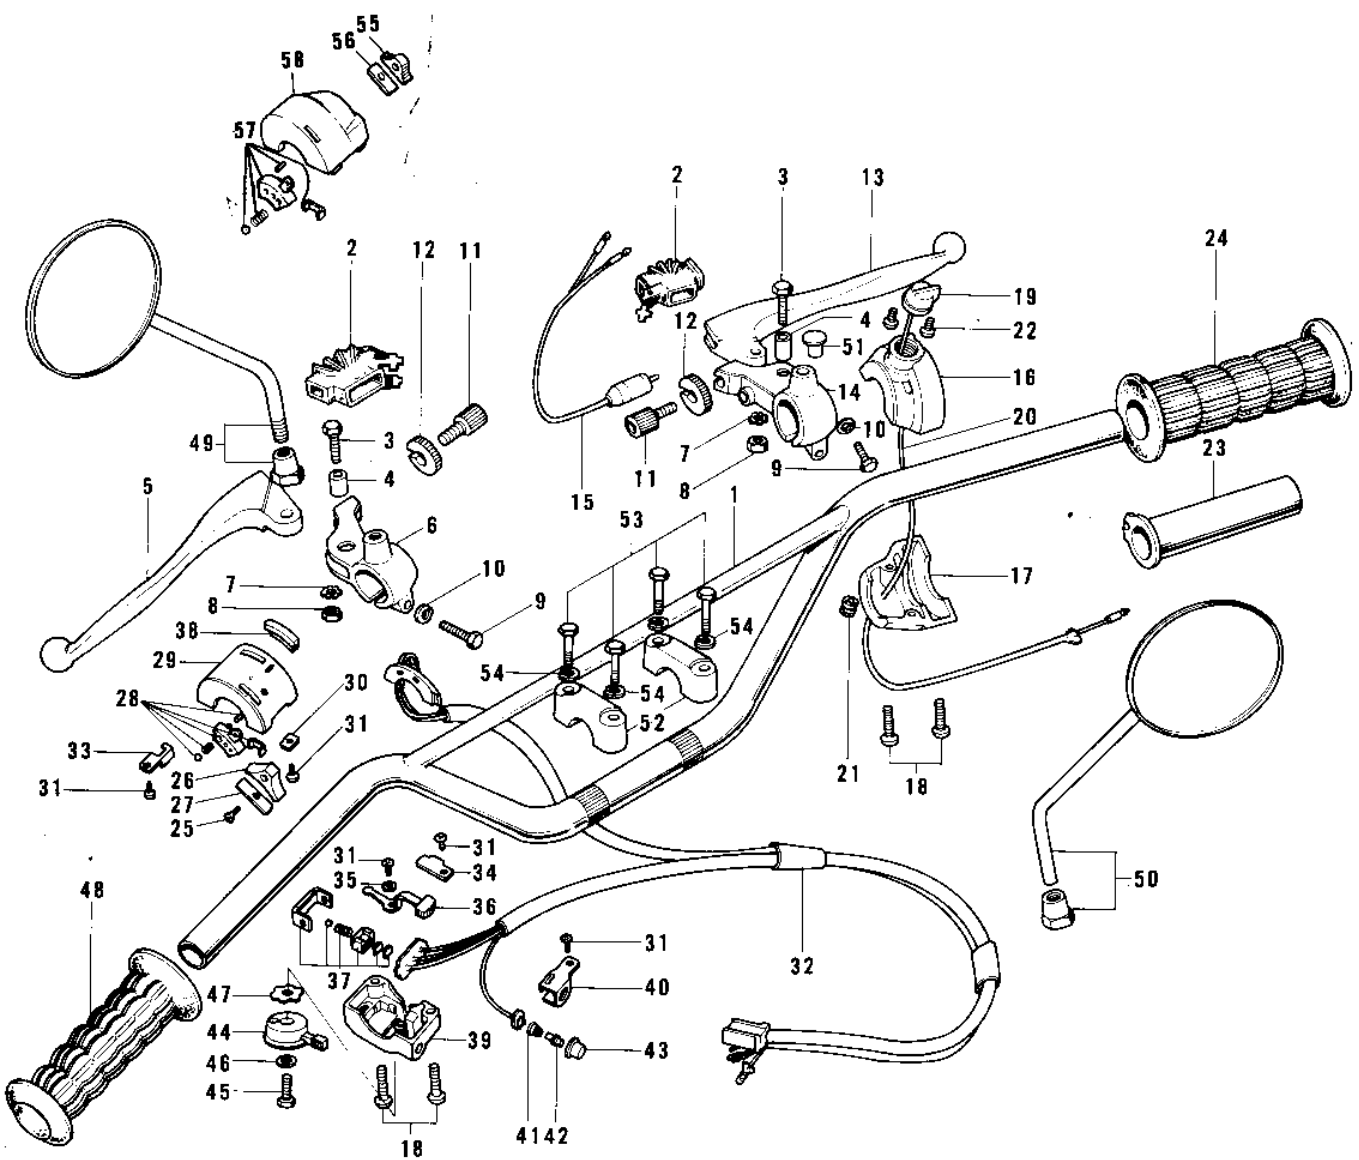

1971 PARTS DIAGRAM

HANDLEBAR (F7-B)

1971 PARTS LIST

HANDLEBAR (F7-B)

ITEM NAME	PART NUMBER	QUANTITY
HANDLEBAR (Ref # 1)	46004-016	1
DUST COVER (Ref # 2)	46071-002	1
BOLT HEX HEAD 5X20 (Ref # 3)	92007-020	1
COLLAR LEVER (Ref # 4)	46059-011	1
LEVER-CLUTCH (Ref # 5)	46092-015	1
HOLDER-CLUTCH LEV,BLK (Ref # 6)	46094-011-21	1
WASHER LOCK 5MM (Ref # 7)	464H0500	1
NUT 5MM (Ref # 8)	312B0500	1
BOLT HEX HEAD 6X25 (Ref # 9)	110N0625	1
WASHER PLAIN 6MM (Ref # 10)	410B0600	2
SCREW,CABLE ADJUST (Ref # 11)	46055-010	1
NUT-LOCK (Ref # 12)	46056-005	1
LEVER FRONT BRAKE (Ref # 13)	46058-004	1
HOLDER-FR BRK LEV,BLK (Ref # 14)	46060-009-21	1
SWITCH-FR. BRAKE LAMP (Ref # 15)	27021-004	1
CASE ASSY,R.H,BLACK (Ref # 16~24)	46018-020-10	1
CASE-RH UPPER (Ref # 16)	46041-008	1
CASE-RH LOWER (Ref # 17)	46023-008	1
SCREW-PAN-CROS,5X25 (Ref # 18)	220B0525	1
SWITCH-ENGINE STOP (Ref # 19)	46027-008	1
WIRING HARNESS-STP SW (Ref # 20)	46082-021	1
GROMMET-WIRING HARNES (Ref # 21)	92071-060	1
SCREW PAN HEAD 3X5 (Ref # 22)	220B0305A	2
GRIP ASSY-THROTTLE (Ref # 23, 24)	46019-020	1
RUBBER-R.H. GRIP (Ref # 24)	46061-013	1
CASE ASSY-L.H. (Ref # 18,25~)	46091-007	1
SCREW CNTSNK HD 3X8 (Ref # 25)	221B0308A	1
KNOB-LH SWITCH (Ref # 26)	46044-009	1
SPRING-L.H SW KNOB,B (Ref # 27)	46031-006	1