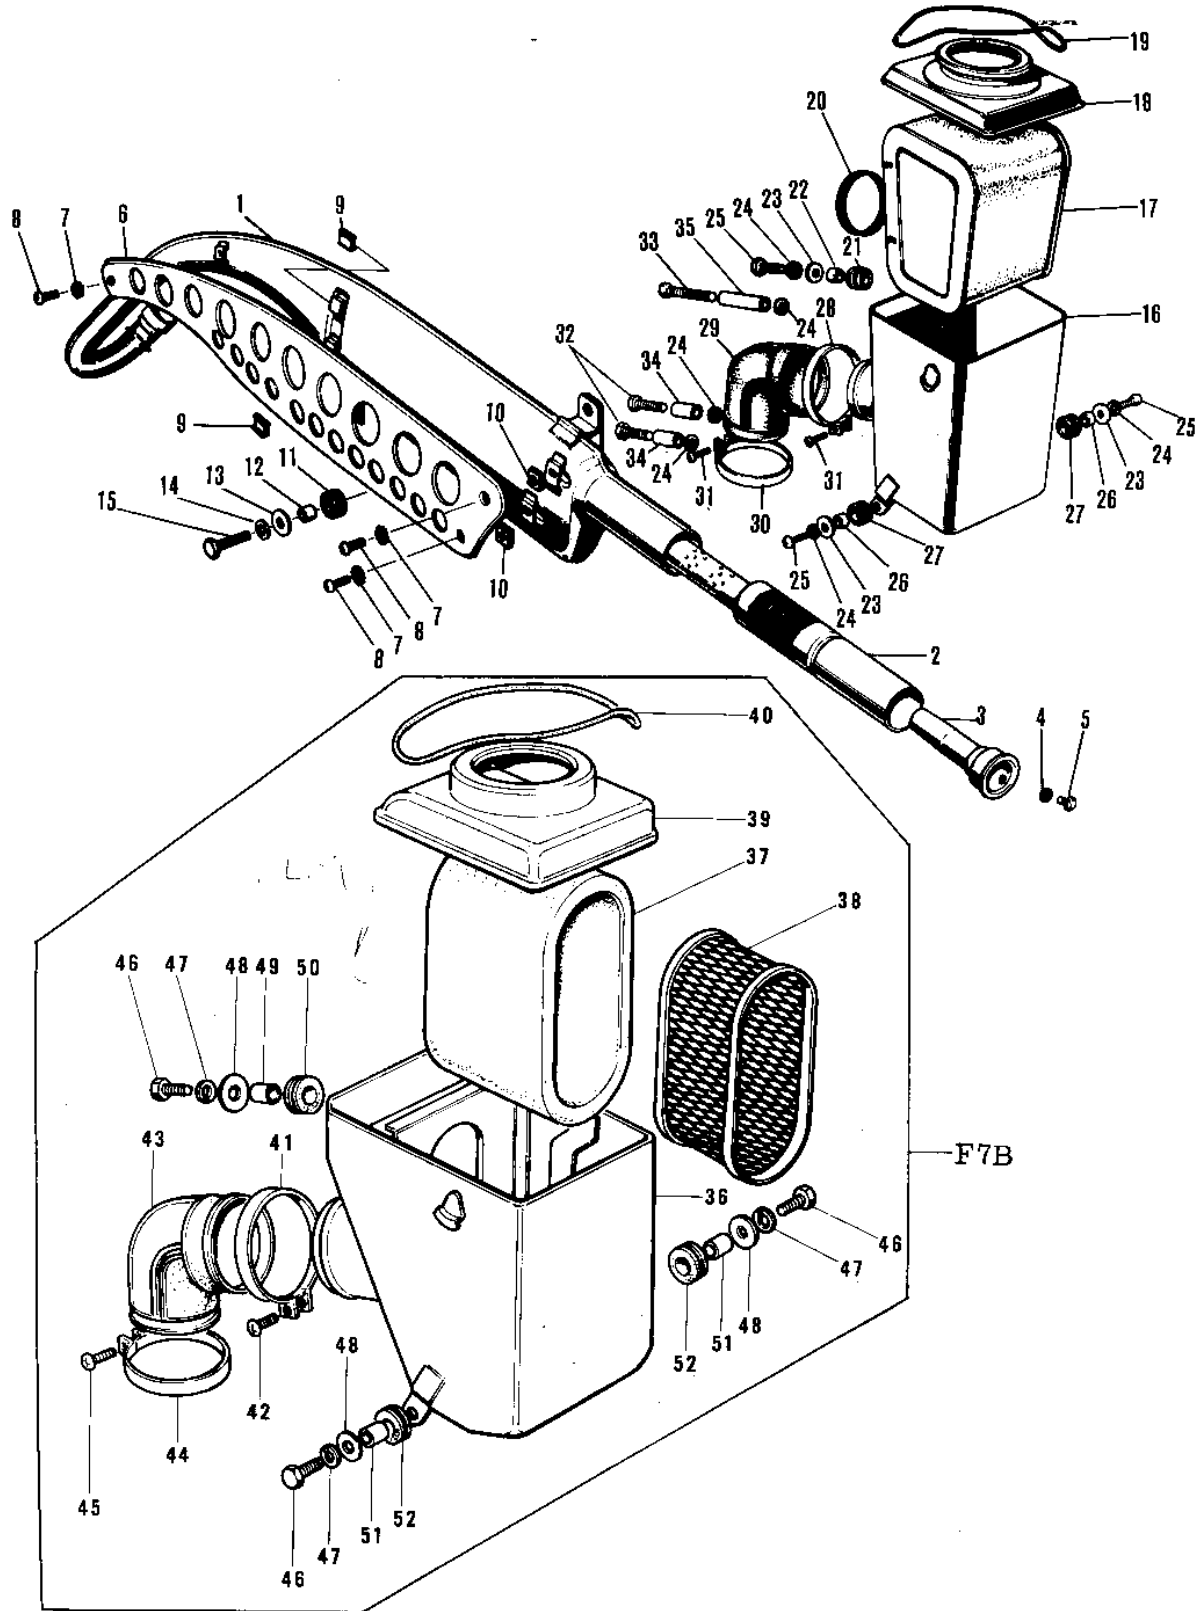

## 1971 PARTS DIAGRAM

AIR CLEANER/MUFFLER ('71-'73 F7/F7-A/F7-

## 1971 PARTS LIST

AIR CLEANER/MUFFLER ('71-'73 F7/F7-A/F7-

ITEM NAME	PART NUMBER	QUANTITY
MUFFLER ASSY (Ref # 1~5)	18001-032	1
BAFFLE TUBE (Ref # 2~5)	18033-073	1
TAIL PIECE (Ref # 3)	18048-015	1
WASHER LOCK 6MM (Ref # 4)	463H0600	2
BOLT-UPSET,6X12 (Ref # 5)	112G0612	1
COVER-MUFFLER (Ref # 6)	18064-005	1
SCREW PAN HEAD 6X12 (Ref # 8)	220E0612	1
INSULATOR (Ref # 9)	18065-007	1
INSULATOR-HEAT (Ref # 10)	18065-009	1
DAMPER RUBBER-MUFFLER (Ref # 11)	18063-005	1
COLLAR (Ref # 12)	92027-102	1
WASHER,8X26X2.3 (Ref # 13)	92022-1564	1
WASHER SPRING 8MM (Ref # 14)	461F0800	1
BOLT-SMALL-UPSET 8X25 (Ref # 15)	115G0825	1
AIR CLEANER ASSY (Ref # 16~20)	11010-040	1
BODY-AIR CLEANER (Ref # 16)	11011-012	1
ELEMENT,AIR CLNR (Ref # 17)	11013-020	1
CAP-AIR CLEANER (Ref # 18)	11012-015	1
"O" RING,100MM (Ref # 19)	671B25100	1
GASKET-AIR CLEANER (Ref # 20)	11017-007	1
DAMPER RUBBER (Ref # 21)	92075-051	1
COLLAR (Ref # 22)	92027-103	1
WASHER 6.5X20X1.6T (Ref # 23)	92022-125	1
WASHER SPRING 6MM (Ref # 24)	461F0600	2
BOLT-UPSET,6X20 (Ref # 25)	112G0620	1
COLLAR 6.8X10X10.5 (Ref # 26)	92027-120	1
GROMMET (Ref # 27)	92071-046	1
CLAMP,AIR CLEANER (Ref # 28)	92037-129	1
CONNECTOR (Ref # 29)	11026-003	1

## 1971 PARTS LIST

AIR CLEANER/MUFFLER ('71-'73 F7/F7-A/F7-

ITEM NAME	PART NUMBER	QUANTITY
CLAMP,AIR CLEANER (Ref # 30)	92037-128	1
SCREW PAN HEAD 6X35 (Ref # 31)	220B0635	2
BOLT-AIR CLEANER FIT (Ref # 32)	92003-066	1
BOLT-AIR CLNR. FITTNG (Ref # 33)	92003-067	1
COLLAR (Ref # 34)	92027-127	1
COLLAR (Ref # 35)	92027-128	1
AIR CLEANER ASSY (Ref # 36~40)	11010-061	1
BODY-AIR CLEANER (Ref # 36)	11011-024	1
ELEMENT,AIR,CLNR (Ref # 37)	11013-036	1
HOLDER-CLENER ELEM (Ref # 38)	11014-007	1
CAP-AIR CLEANER,BL (Ref # 39)	11012-028	1
SCREW PAN HEAD 6X30 (Ref # 45)	220B0630	1
BOLT-UPSET (Ref # 46)	112G0625	1