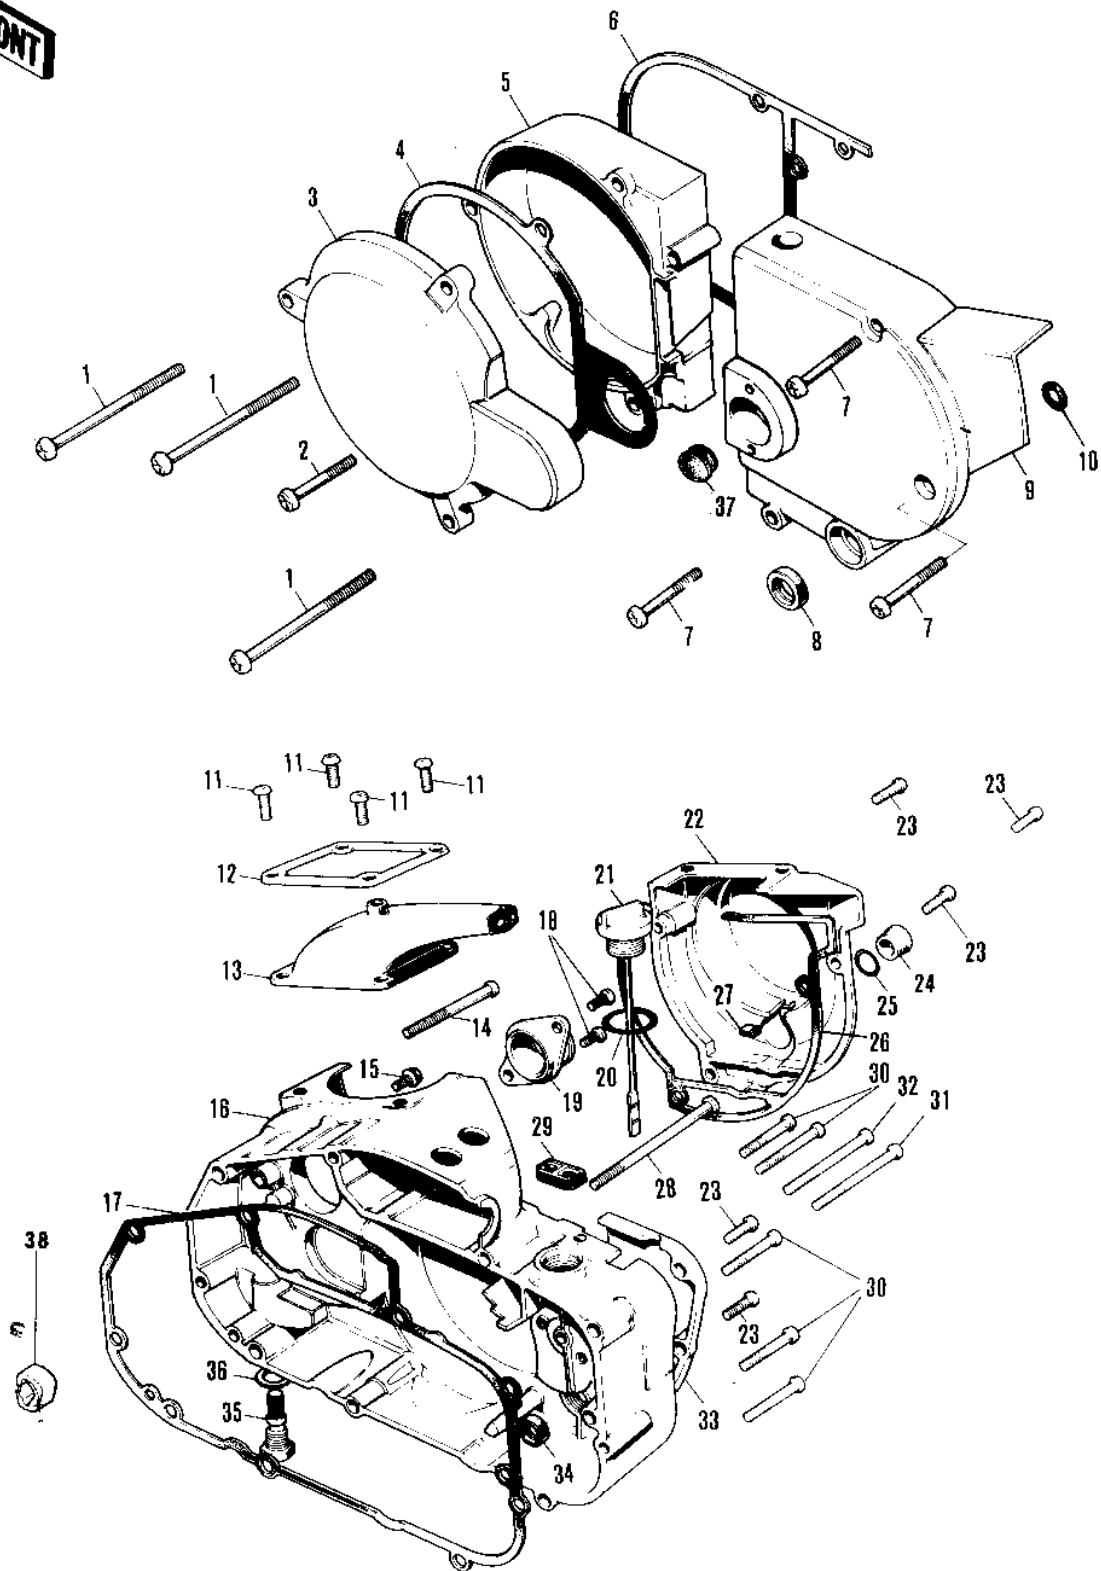

1971 PARTS DIAGRAM

ENGINE COVERS ('71-'73 F7/F7-A/F7-B)

1971 PARTS LIST

ENGINE COVERS ('71-'73 F7/F7-A/F7-B)

ITEM NAME	PART NUMBER	QUANTITY
SCREW-PAN HEAD,6X90 (Ref # 1)	220B0690	1
SCREW PAN HEAD 6X50 (Ref # 2)	220B0650	3
COVER,BRK POINT,BUFF (Ref # 3)	14027-017-80	1
GASKET-BREAKER COVER (Ref # 4)	14050-003	1
COVER,L.H ENG,BUFF (Ref # 5)	14031-042-80	1
GASKET-L.H ENGINE COV (Ref # 6)	14045-009	1
SCREW PAN HEAD 6X55 (Ref # 7)	220B0655	1
SEAL-OIL (Ref # 8)	92049-1249	1
COVER-CHAIN CASE (Ref # 9)	14026-002	1
GASKET-CHAIN CASE COV (Ref # 10)	14045-010	1
SCREW PAN HEAD 6X16 (Ref # 11)	220B0616	1
HOLDER-CARBURETOR CAP (Ref # 12)	14065-002	1
CAP-CARBURETOR (Ref # 13)	14038-028	1
BOLT-BANJO,6MM (Ref # 15)	92060-013	1
COVER,R.H ENG.BUFF (Ref # 16)	14032-092-80	1
GASKET-R.H ENGINE COV (Ref # 17)	14046-018	1
SCREW PAN HEAD 6X12 (Ref # 18)	220B0612	1
HOLDER-CARBURETOR (Ref # 19)	16065-007	1
"O" RING,20MM (Ref # 20)	670B2020	2
PLUG-OIL FILLER (Ref # 21)	16115-015	1
COVER-CARBURETOR (Ref # 22)	14030-028	1
SCREW PAN HEAD 6X20 (Ref # 23)	220B0620	1
PLUG-CARBURETOR COVER (Ref # 24)	92067-006	1
GASKET-CARBURETOR COV (Ref # 26)	14048-003	1
STOPPER-CARBURETOR (Ref # 27)	14064-001	1
SCREW PAN HEAD 6X80 (Ref # 28)	220B0680	1
GROMMET-OVERFLOW PIPE (Ref # 29)	16136-005	1
SCREW PAN HEAD 6X35 (Ref # 30)	220B0635	1
SCREW PAN HEAD 6X40 (Ref # 32)	220B0640	1

1971 PARTS LIST

ENGINE COVERS ('71-'73 F7/F7-A/F7-B)

ITEM NAME	PART NUMBER	QUANTITY
COVER,OIL PUMP,BUFF (Ref # 33)	14030-029-80	1
OIL SEAL TB16267 (Ref # 34)	92051-003	1
PLUG-FUEL DRAIN (Ref # 35)	92067-007	1
GASKET-DRAIN PLUG (Ref # 36)	92065-073	1
CAP-RUBBER (Ref # 37)	92073-015	1