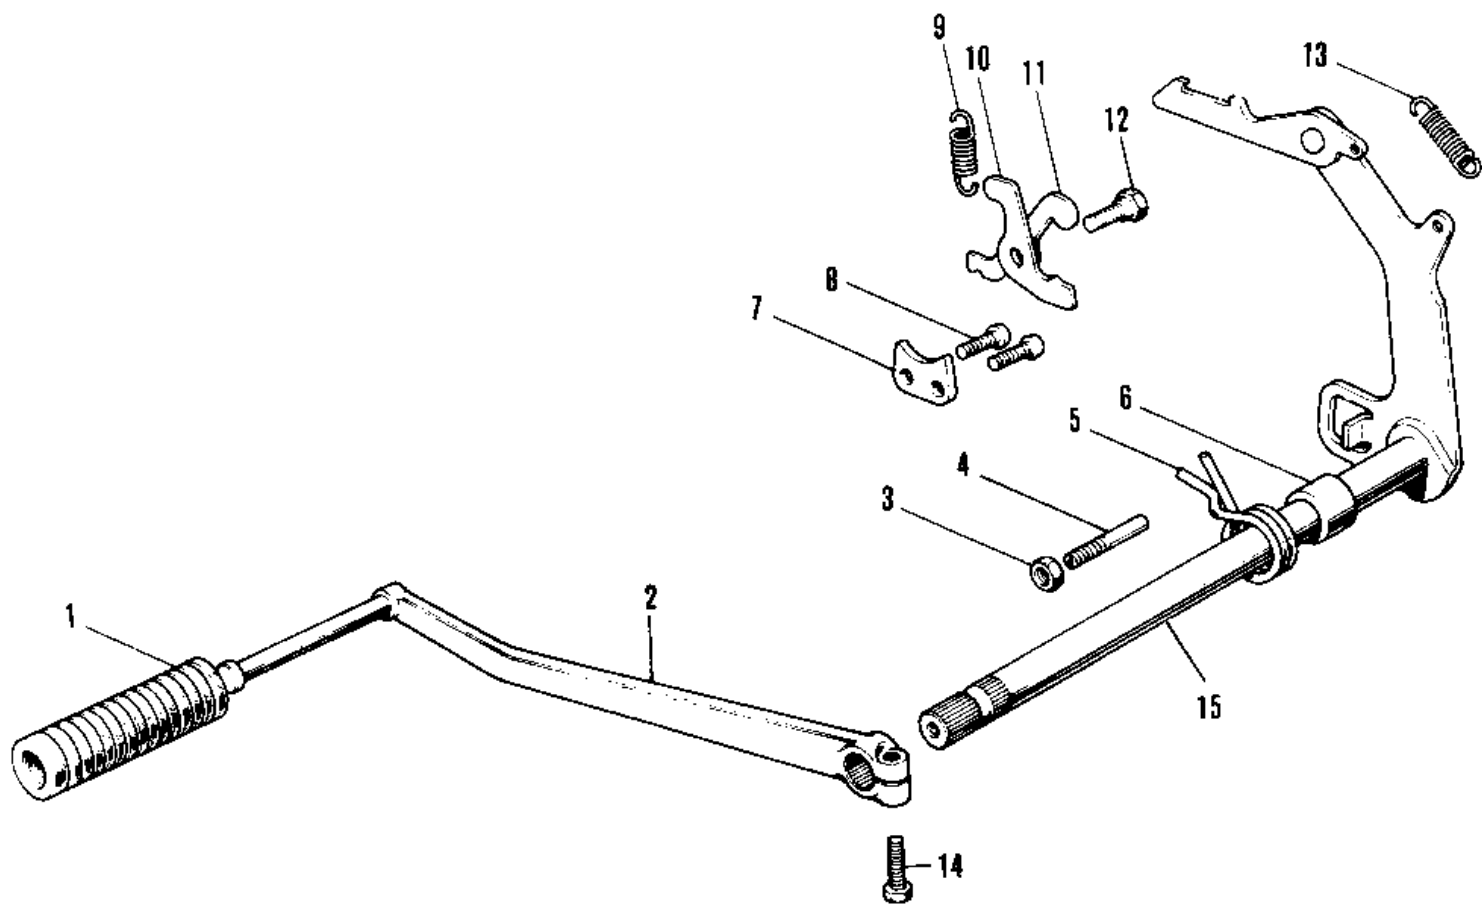

1971 PARTS DIAGRAM

GEAR CHANGE MECHANISM ('71-'73 F7/F7-A/F)

1971 PARTS LIST

GEAR CHANGE MECHANISM ('71-'73 F7/F7-A/F)

ITEM NAME	PART NUMBER	QUANTITY
RUBBER CHANGE PEDAL (Ref # 1)	13157-004	1
PEDAL GEAR CHANGE (Ref # 2)	13156-042	1
NUT 8MM (Ref # 3)	312B0800	1
BOLT,RETURN SPRING (Ref # 4)	92001-1401	1
SPRING,TENTION (Ref # 5)	92081-1129	1
COLLAR (Ref # 6)	92027-121	1
PLATE CHNG DRUM PSTN (Ref # 7)	13169-002	1
SCREW PAN HEAD 6X14 (Ref # 8)	220B0614	1
SPRING-COIL (Ref # 9)	92081-091	1
LEVER-CHANGE DRUM,B (Ref # 10)	13168-017	1
LEVER-GEAR CHNG DRUM (Ref # 11)	13168-021	1
SCREW-PAN HEAD (Ref # 12)	92011-023	1
SPRING,CHANGE LEVER (Ref # 13)	92144-1720	1
BOLT-UPSET,6X20 (Ref # 14)	112G0620	1
LEVER ASSY GEAR CHNG (Ref # 15)	13161-019	1