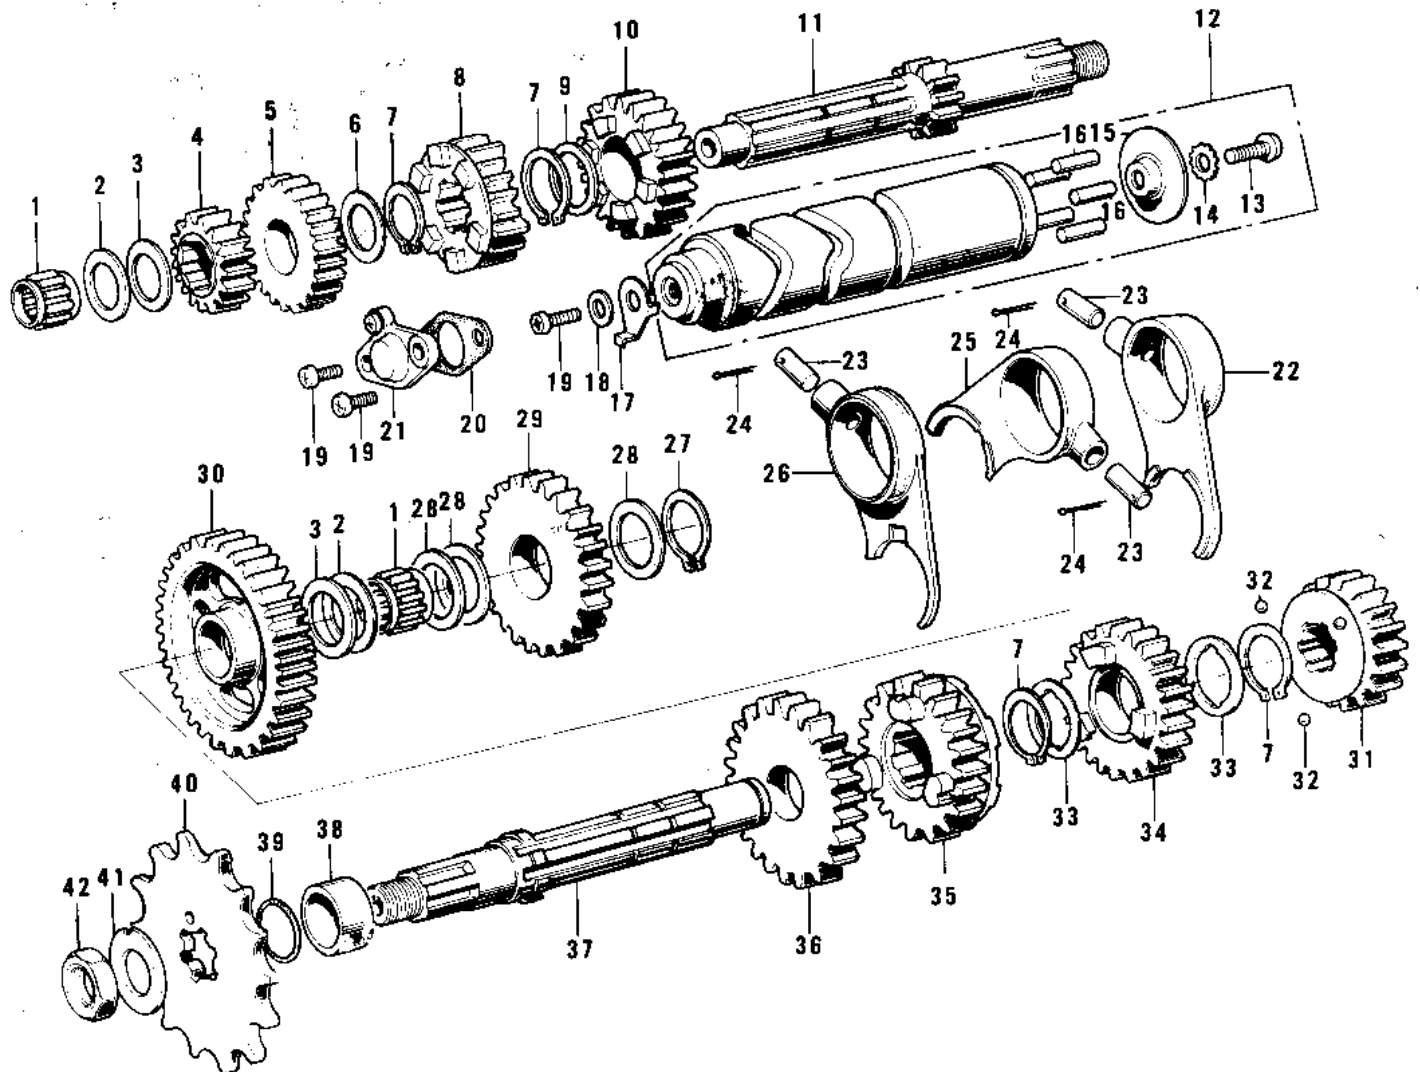

## 1971 PARTS DIAGRAM

TRANSMISSION/CHANGE DRUM ('71-'73 F7/F7-

## 1971 PARTS LIST

TRANSMISSION/CHANGE DRUM ('71-'73 F7/F7-

ITEM NAME	PART NUMBER	QUANTITY
BEARING-NEEDLE (Ref # 1)	92046-026	1
WASHER-THRUST (Ref # 2)	92022-170	1
WASHER-THRUST (Ref # 3)	92022-171	1
2ND GEAR-DRIVE (Ref # 4)	13130-024	1
4TH GEAR-DRIVE (Ref # 5)	13134-008	1
WASHER-PLAIN (Ref # 6)	92022-181	1
CIRCLIP,21MM (Ref # 7)	480J2100	1
3RD GEAR-DRIVE (Ref # 8)	13132-022	1
WASHER 22MM (Ref # 9)	92022-106	1
TOP GEAR-DRIVE (Ref # 10)	13136-031	1
SHAFT-DRIVE (Ref # 11)	13127-029	1
DRUM ASSY-GEAR CHANGE (Ref # 12)	13239-002	1
SCREW PAN HEAD 6X14 (Ref # 13)	220B0614	1
WASHER LOCK 6MM (Ref # 14)	464H0600	1
PLATE-CHANGE DRUM PIN (Ref # 15)	13142-009	1
PIN GEAR CHANGE DRUM (Ref # 16)	92042-014	1
ROTOR,NEUTRAL INDICTR (Ref # 17)	21007-1003	1
WASHER PLAIN 6MM (Ref # 18)	410B0600	1
SCREW PAN HEAD 6X16 (Ref # 19)	220B0616	1
GASKET NEUTRAL SWITCH (Ref # 20)	13146-002	1
SWITCH,NEUTRAL (Ref # 21)	13151-1001	1
FORK-SELECTOR,LOW (Ref # 22)	13140-050	1
PIN SELECT FORK GUIDE (Ref # 23)	92043-005	1
PIN COTTER 3.0X20 (Ref # 24)	550D3020	1
FORK-SELECTOR,TOP (Ref # 25)	13140-049	1
FORK-SELECTOR (Ref # 26)	13140-030	1
CIRCLIP 15MM (Ref # 27)	480J1500	1
WASHER-PLAIN (Ref # 28)	92022-169	1
IDLE GEAR-KICKSTARTER (Ref # 29)	13073-009	1

## 1971 PARTS LIST

TRANSMISSION/CHANGE DRUM ('71-'73 F7/F7-

ITEM NAME	PART NUMBER	QUANTITY
LOW GEAR,OUTPUT SHAFT (Ref # 30)	13129-051	1
TOP GEAR-OUTPUT (Ref # 31)	13137-016	1
BALL STEEL 5/32' (Ref # 32)	600A0500	1
WASHER-LOCK (Ref # 33)	92024-031	1
3RD GEAR-OUTPUT (Ref # 34)	13133-021	1
4TH GEAR-OUTPUT (Ref # 35)	13135-012	1
2ND GEAR-OUTPUT (Ref # 36)	13131-029	1
SHAFT-OUTPUT (Ref # 37)	13128-028	1
COLLAR-ENG SPROCKET (Ref # 38)	92027-180	1
"O" RING (Ref # 39)	92055-022	1
ENGINE SPROCKET SET (Ref # 40)	13249-002	1
ENG SPROCKET ASY,13T (Ref # 40)	13249-001	1
ENG SPROCKET,ASY,15T (Ref # 40)	13249-003	1
WASHER LOCK 12MM (Ref # 41)	92024-002	1
NUT,12MM (Ref # 42)	92016-024	1