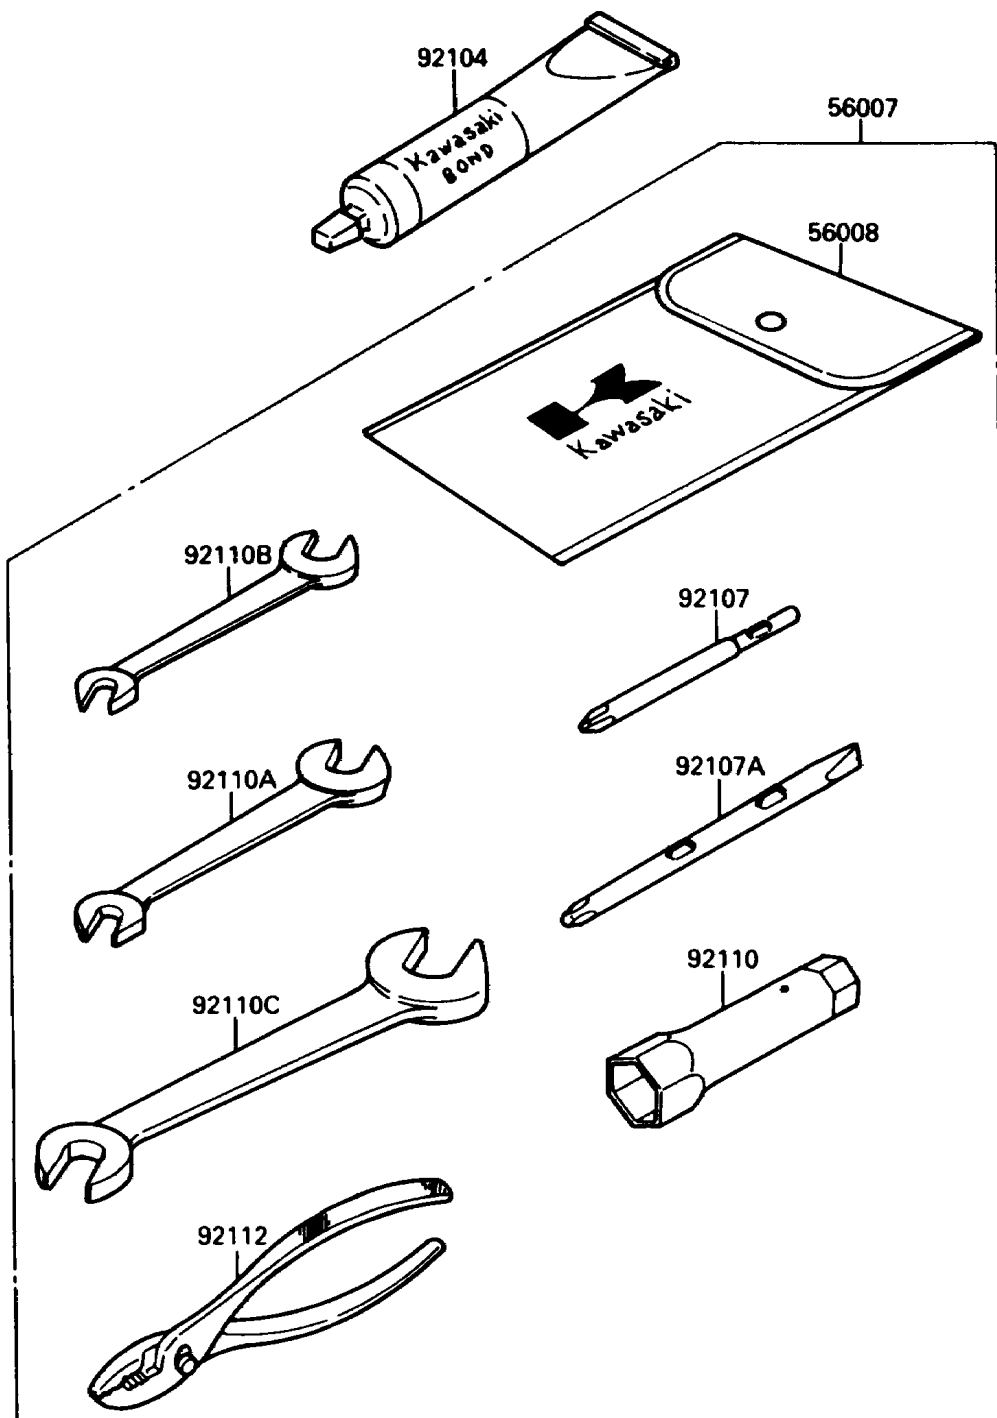

## 1988 JET SKI® 650 SX PARTS DIAGRAM

Owner's Tools

F3182-0001

## 1988 JET SKI® 650 SX PARTS LIST

Owner's Tools

ITEM NAME	PART NUMBER	QUANTITY
TOOLKIT (Ref # 56007)	56007-3704	1
BAG,TOOL (Ref # 56008)	56008-1007	1
GASKET-LIQUID,TUBE,100G,SILVER (Ref # 92104)	92104-002	1
TOOL-DRIVER,#3PHILLIPS (Ref # 92107)	92107-005	1
TOOL-DRIVER,#2PHILLIPS&SLOT (Ref # 92107A)	92107-1051	1
TOOL-WRENCH,BOX,21MM (Ref # 92110)	92110-1113	1
TOOL-WRENCH,OPEN END,10X12 (Ref # 92110A)	92110-1117	1
TOOL-WRENCH,OPEN END,8X10 (Ref # 92110B)	92126-001	1
TOOL-WRENCH,OPEN END,14X17 (Ref # 92110C)	92126-003	1
TOOL-PLIERS (Ref # 92112)	92112-003	1