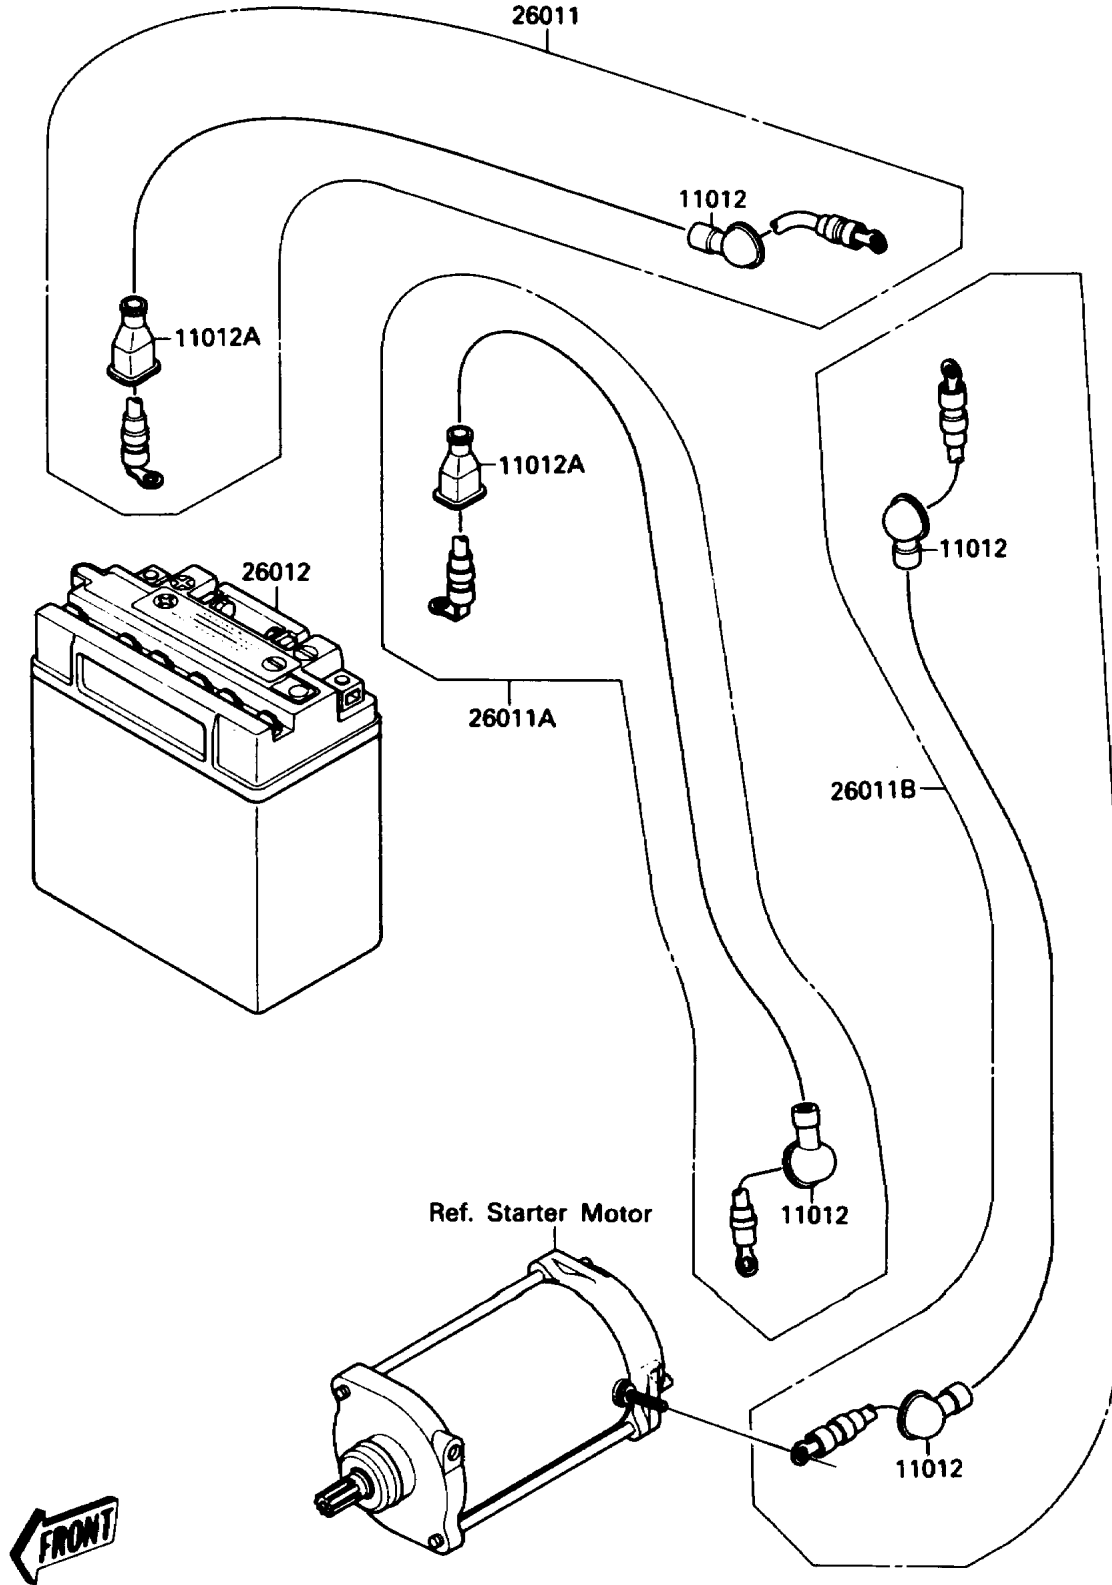

1988 JET SKI® 650 SX PARTS DIAGRAM

Electrical Equipment

F3181-0004

1988 JET SKI® 650 SX PARTS LIST

Electrical Equipment

| ITEM NAME | PART NUMBER | QUANTITY |
|--|-------------|----------|
| CAP (Ref # 11012) | 11012-3004 | 1 |
| CAP.,TERMINAL (Ref # 11012A) | 59176-501 | 1 |
| WIRE-LEAD,BATTERY(+) (Ref # 26011) | 26011-3714 | 1 |
| WIRE-LEAD,BATTERY(-) (Ref # 26011A) | 26011-3715 | 1 |
| WIRE-LEAD,STARTER TO SWITCH (Ref # 26011B) | 26011-3716 | 1 |
| BATTERY,YB16CL-B,12V 19AH (Ref # 26012) | 26012-3708 | 1 |