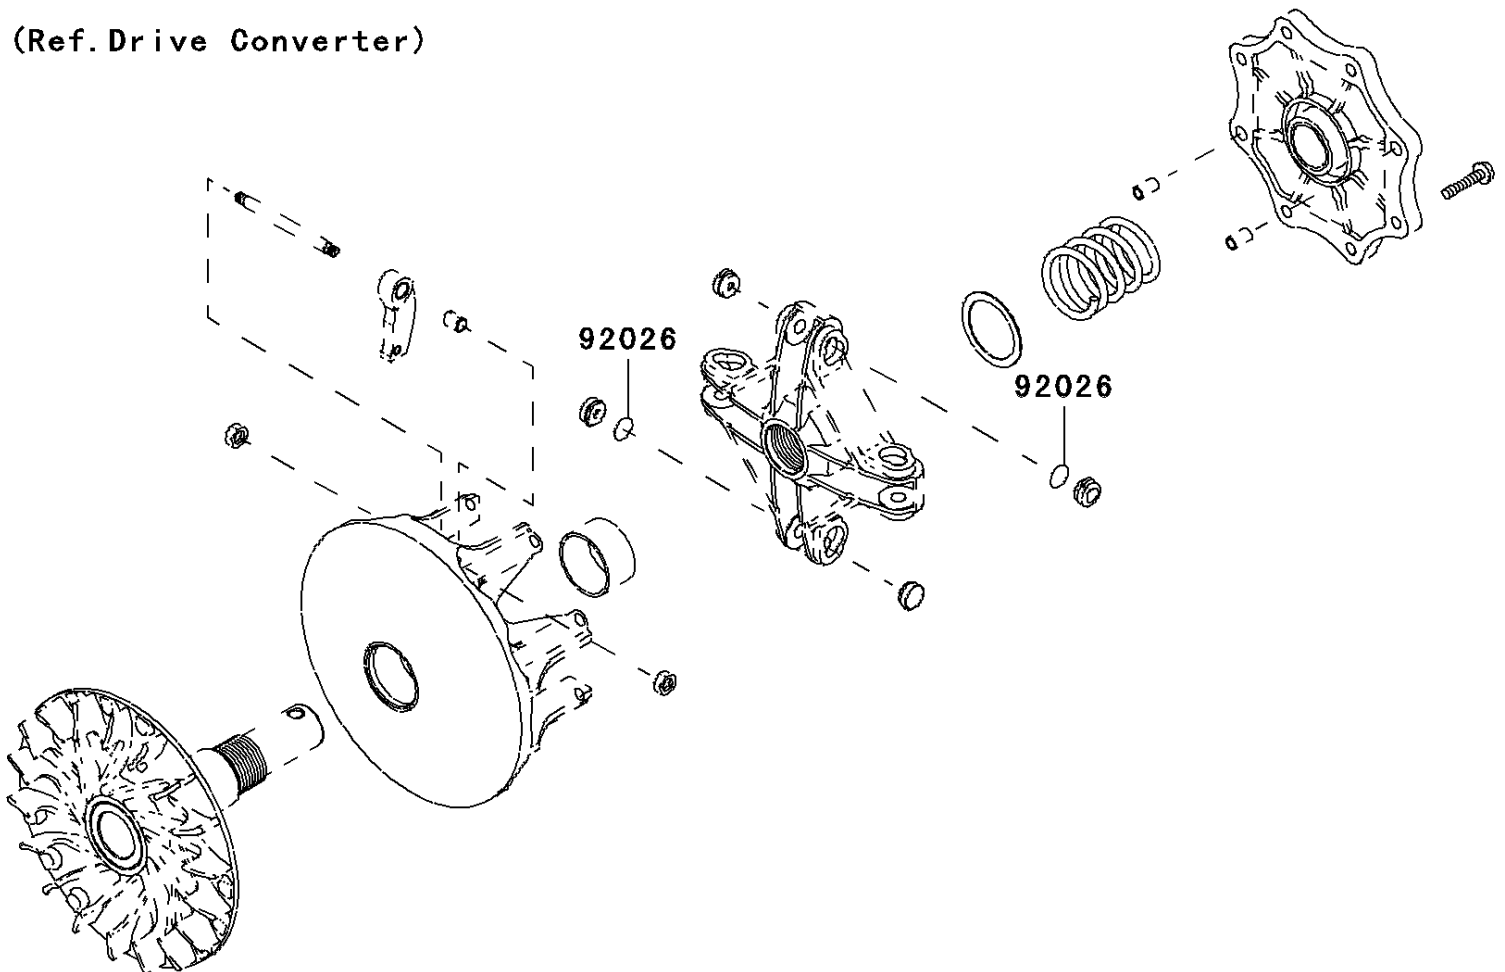

## 2008 Teryx® 750 4x4 NRA Outdoors™ PARTS DIAGRAM

Optional Parts

F2890

(Ref. Drive Converter)

## 2008 Teryx® 750 4x4 NRA Outdoors™ PARTS LIST

Optional Parts

ITEM NAME	PART NUMBER	QUANTITY
SPACER,T=0.1 (Ref # 92026)	92026-0038	1