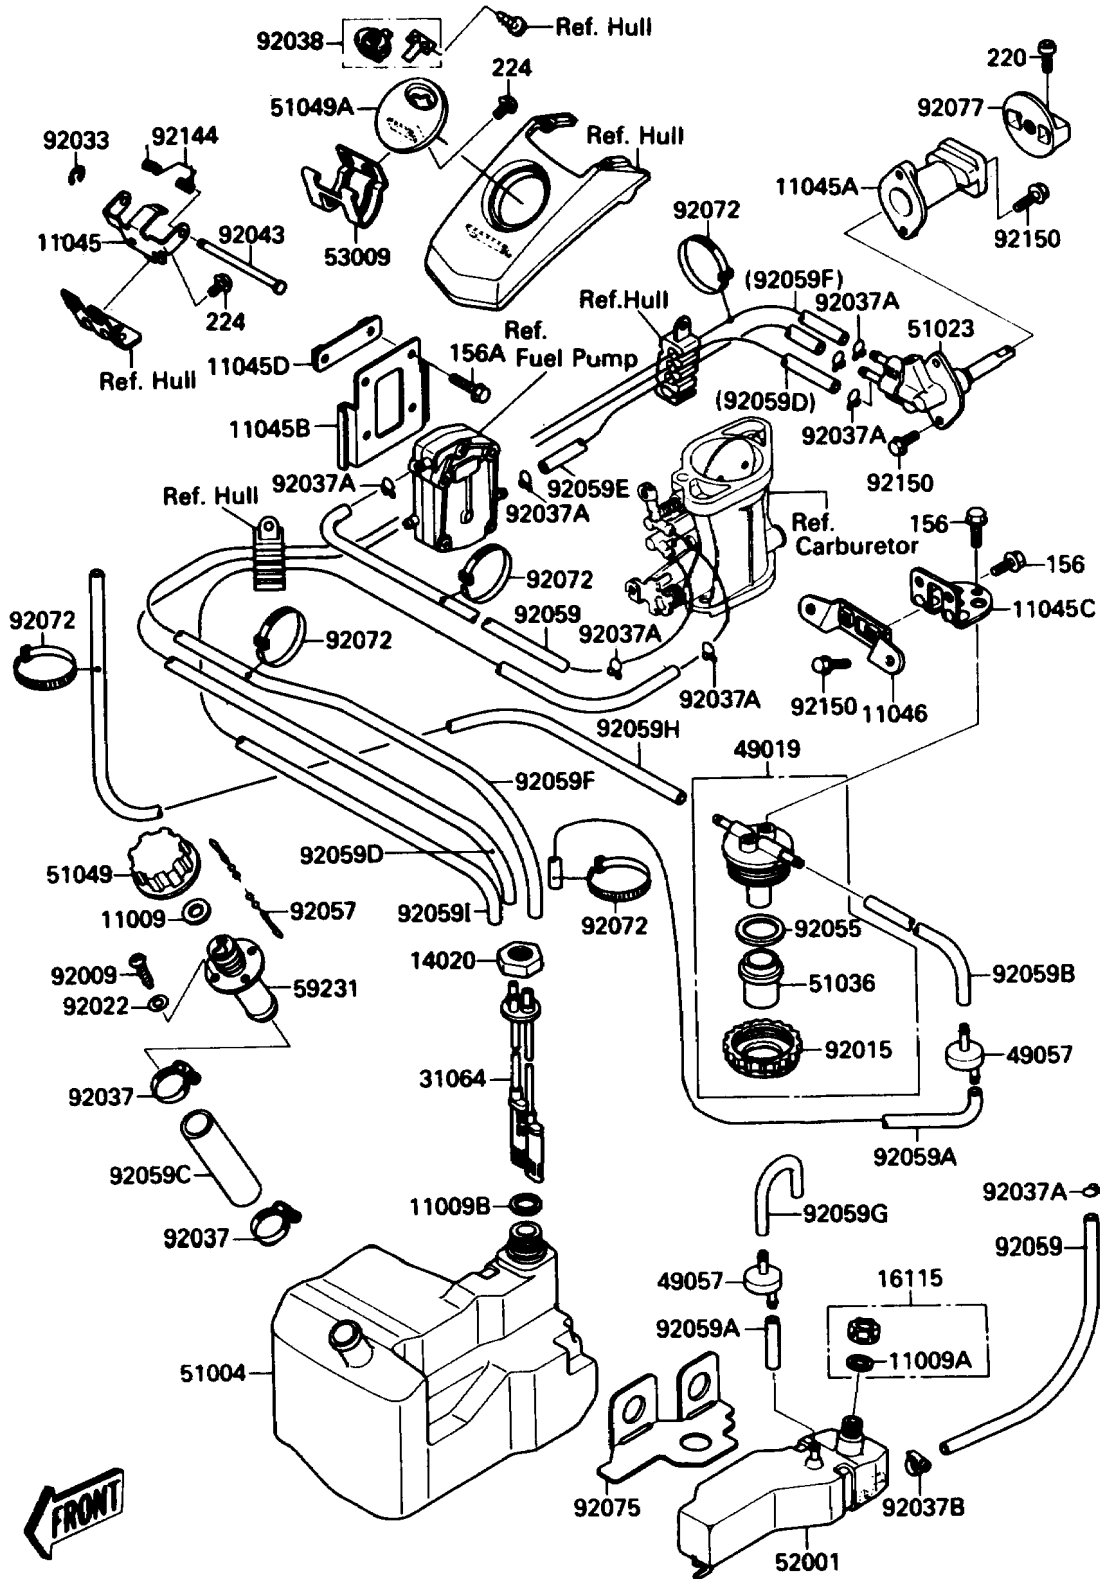

1988 JET SKI® 650 SX PARTS DIAGRAM

Fuel Tank

F3173-0004