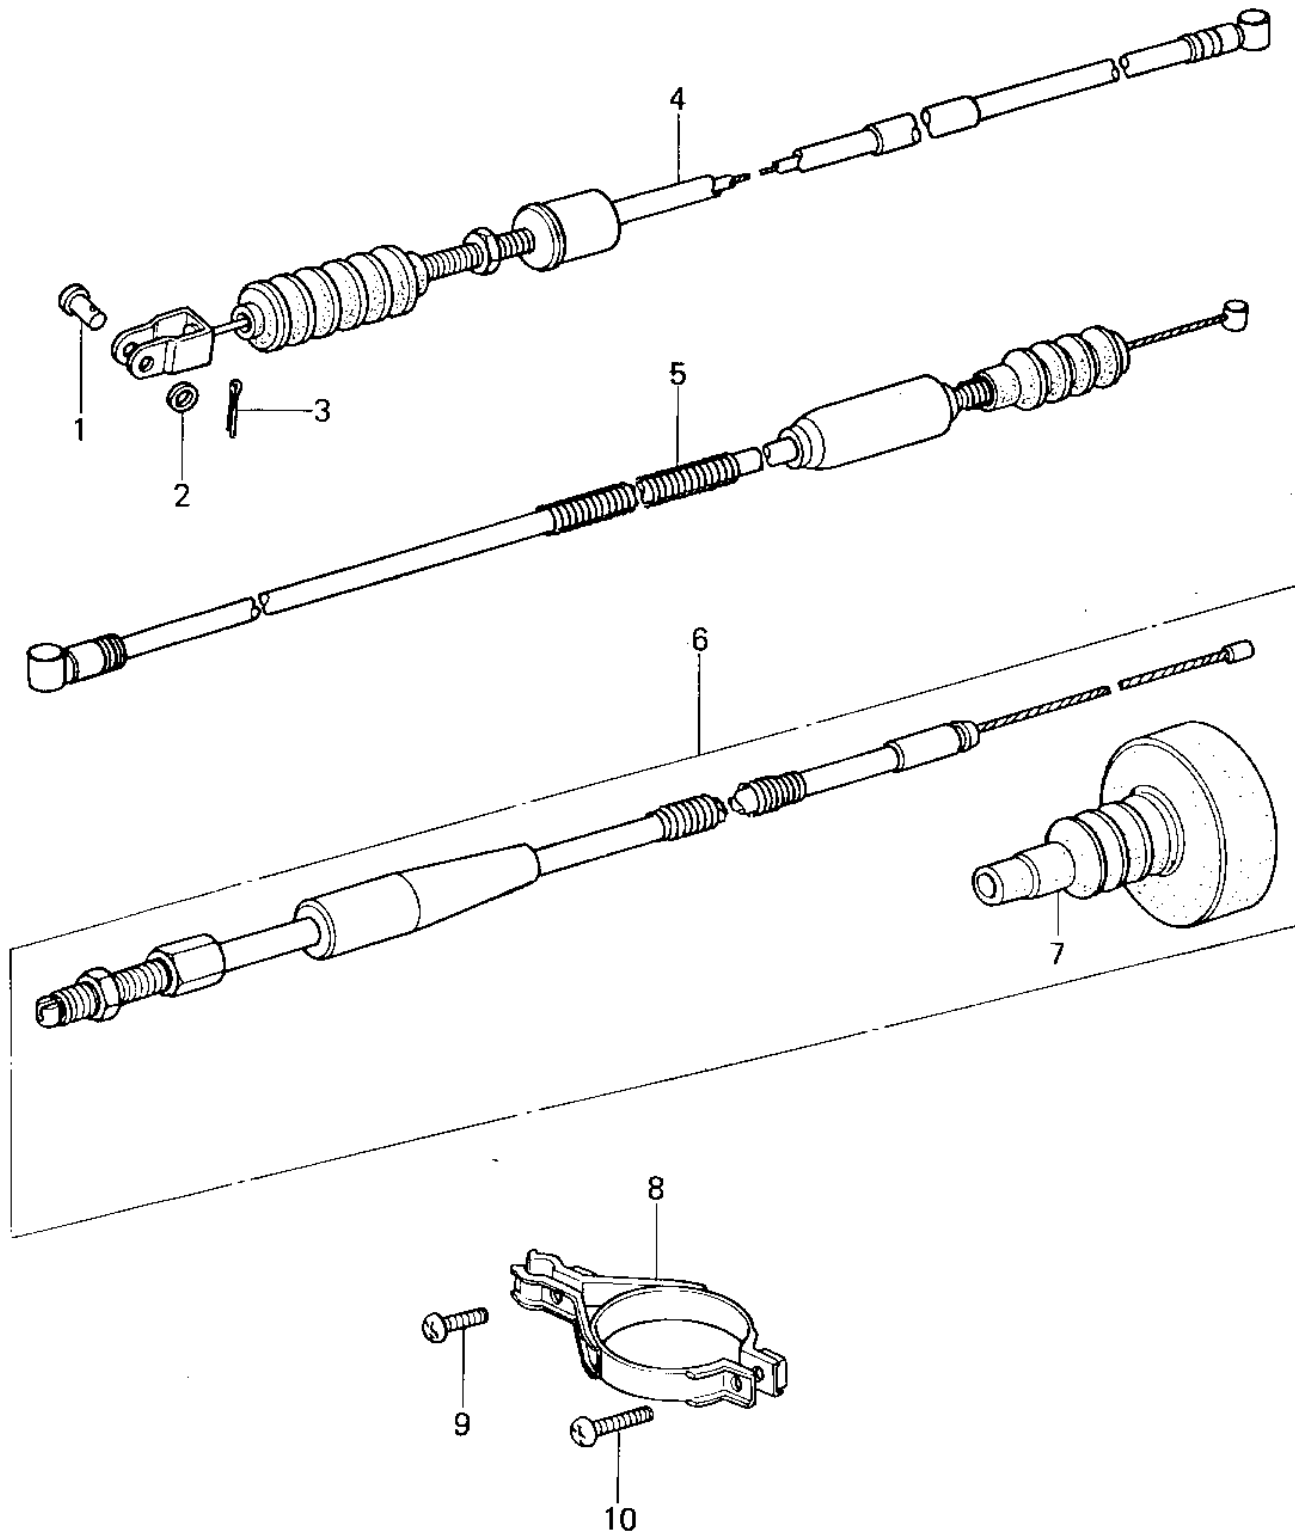

## 1978 KX™125 PARTS DIAGRAM

CABLES ('78-'79 KX125-A4/A5)

## 1978 KX™125 PARTS LIST

CABLES ('78-'79 KX125-A4/A5)

| ITEM NAME                       | PART NUMBER | QUANTITY |
|---------------------------------|-------------|----------|
| PIN-BRAKE ROD FITTING (Ref # 1) | 92043-064   | 1        |
| WASHER PLAIN 6MM (Ref # 2)      | 410B0600    | 1        |
| PIN COTTER 2.0X15 (Ref # 3)     | 550D2015    | 1        |
| CABLE,FRONT BRAKE (Ref # 4)     | 54005-1007  | 1        |
| CABLE,FRONT BRAKE (Ref # 4)     | 54005-1016  | 1        |
| CABLE CLUTCH (Ref # 5)          | 54011-1006  | 1        |
| CABLE,THROTTLE (Ref # 6)        | 54012-1046  | 2        |
| BOOTS,THROTTLE CABLE (Ref # 7)  | 49006-1015  | 1        |
| CLAMP,CABLE (Ref # 8)           | 92037-1072  | 1        |
| SCREW-PAN-CRROSS,4X12 (Ref # 9) | 220B0412    | 1        |
| SCREW-PAN-CROS,5X25 (Ref # 10)  | 220B0525    | 1        |