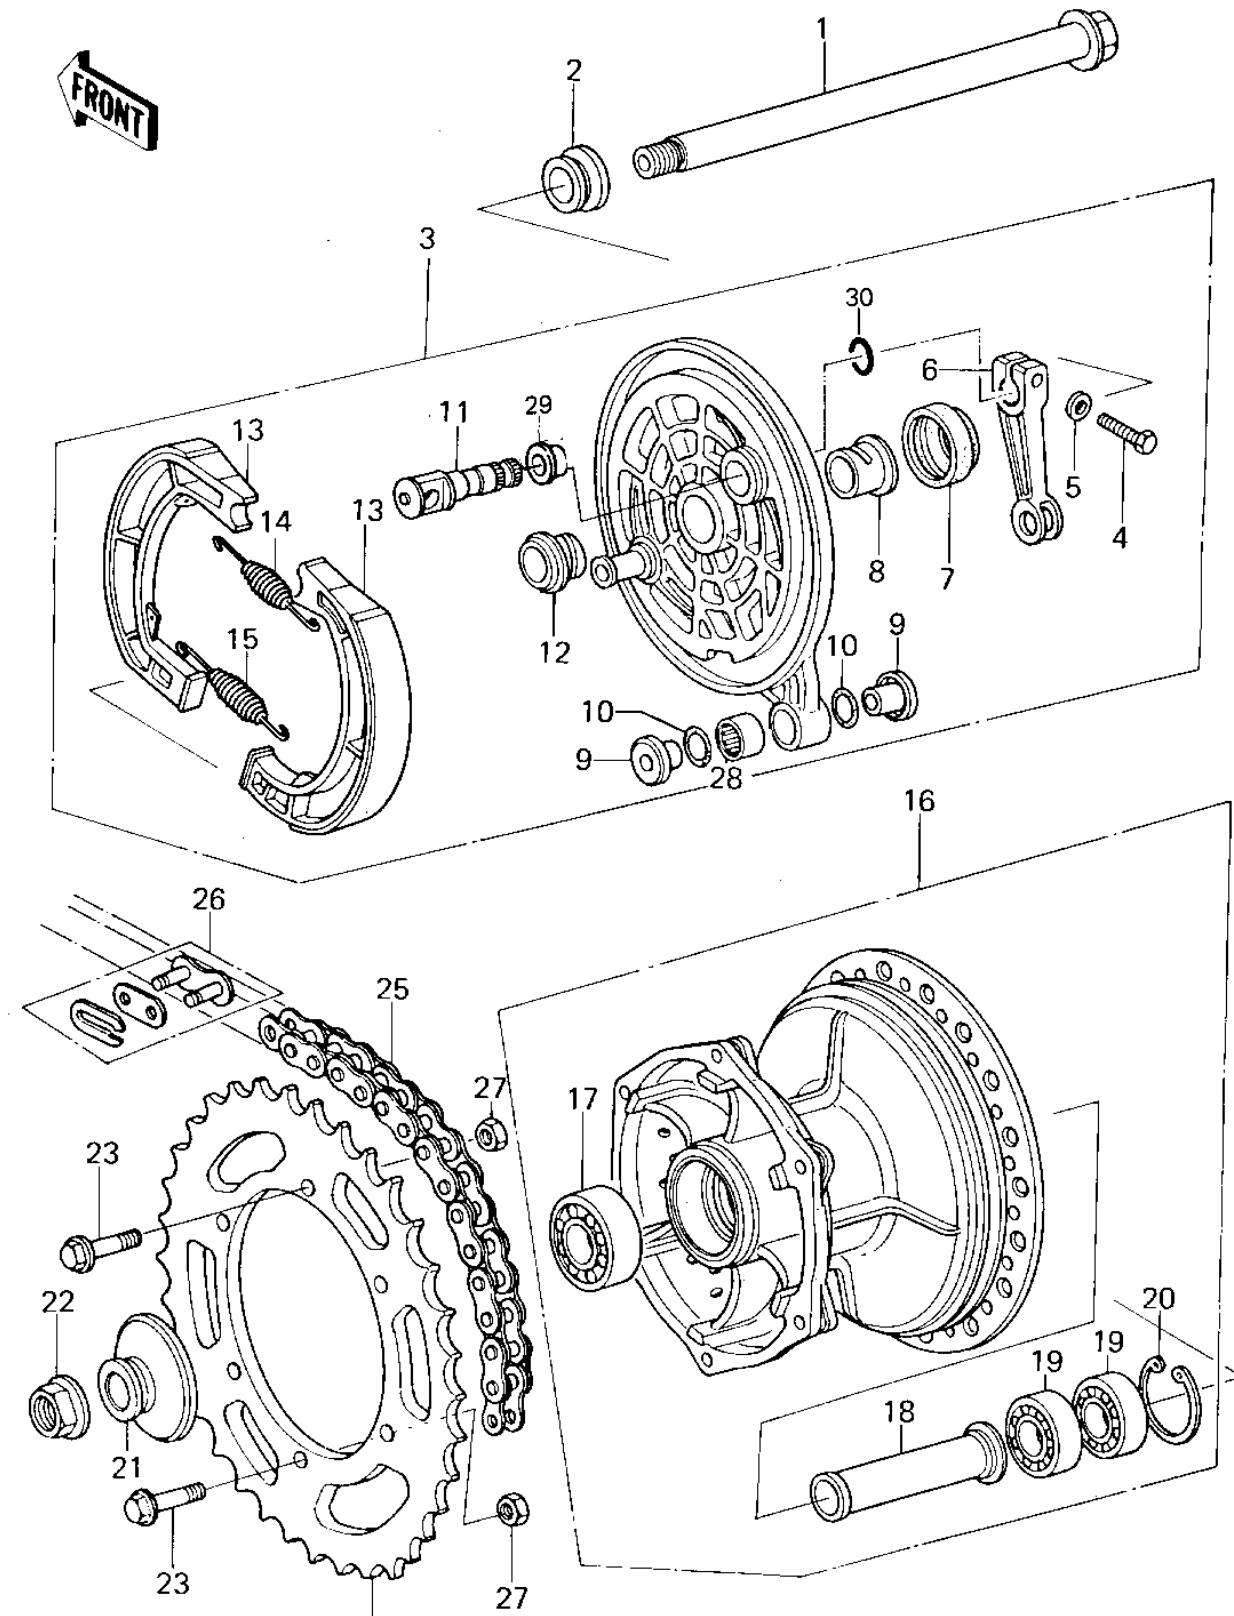

1978 KX™ 125 PARTS DIAGRAM

REAR HUB/BRAKE/CHAIN ('78-'79 KX125-A4/A)

1978 KX™125 PARTS LIST

REAR HUB/BRAKE/CHAIN ('78-'79 KX125-A4/A)

ITEM NAME	PART NUMBER	QUANTITY
AXLE,REAR (Ref # 1)	41068-1007	1
COLLAR,REAR AXLE (Ref # 2)	92027-1039	1
PANEL-ASY,RR BRK (Ref # 3)	41035-1012-21	1
BOLT-UPSET (Ref # 4)	112G0622	1
WASHER PLAIN 6MM (Ref # 5)	410B0600	1
LEVER,BROKE CAM REAR (Ref # 6)	41053-1008	1
OIL SEAL (Ref # 7)	92093-1004	1
SLEEVE,REAR BRAKE (Ref # 8)	42036-1010	1
COLLAR (Ref # 9)	92027-1040	1
"O" RING (Ref # 10)	670B2011	1
CAM SHAFT, (Ref # 11)	41050-1007	1
SLEEVE,REAR BRAKE (Ref # 12)	42036-1009	1
SHOE,BRAKE (Ref # 13)	42019-010	1
SPRING,BRAKE SHOE (Ref # 14)	92081-1766	1
SPRING,BRAKE SHOE (Ref # 15)	92081-1550	1
DRUM-ASSY,RR BRK,BLK (Ref # 16)	41034-1010-21	1
BEARING BALL (Ref # 17)	601B6203U	1
COLLAR,REAR BRAKE (Ref # 18)	92027-1037	1
BEARING-BALL,#6003UC3 (Ref # 19)	601B6003U	1
CIRCLIP,35MM (Ref # 20)	481J3500	1
COLLAR,REAR AXLE (Ref # 21)	92027-1072	1
NUT,16M/M (Ref # 22)	92015-1015	1
BOLT,HEX HEAD,8X32 (Ref # 23)	92001-1040	1
REAR SPROCKET,63T (Ref # 24)	42041-1017	1
REAR,SPROCKET,60T (Ref # 24)	42041-1011	1
REAR SPROCKET,61T (Ref # 24)	42041-1018	1
REAR SPROCKET,65T (Ref # 24)	42041-1019	1
REAR,SPROCKET,58T (Ref # 24)	42041-1012	1
REAR,SPROCKET,62T (Ref # 24)	42041-1013	1

1978 KX™125 PARTS LIST

REAR HUB/BRAKE/CHAIN ('78-'79 KX125-A4/A)

ITEM NAME	PART NUMBER	QUANTITY
DR CHAIN 428X130 (Ref # 25)	92057-1008	1
DR CHAIN 428X134 (Ref # 25)	92057-1021	1
CHAIN JOINT 428 (Ref # 26)	92058-1003	1
NUT,LOCK,8MM (Ref # 27)	92017-013	1
BEARING,NEEDLE (Ref # 28)	92046-1009	1
BUSHING,BRAKE CAMSFT (Ref # 29)	92028-1020	1
"O" RING,12MM (Ref # 30)	670B2012	1