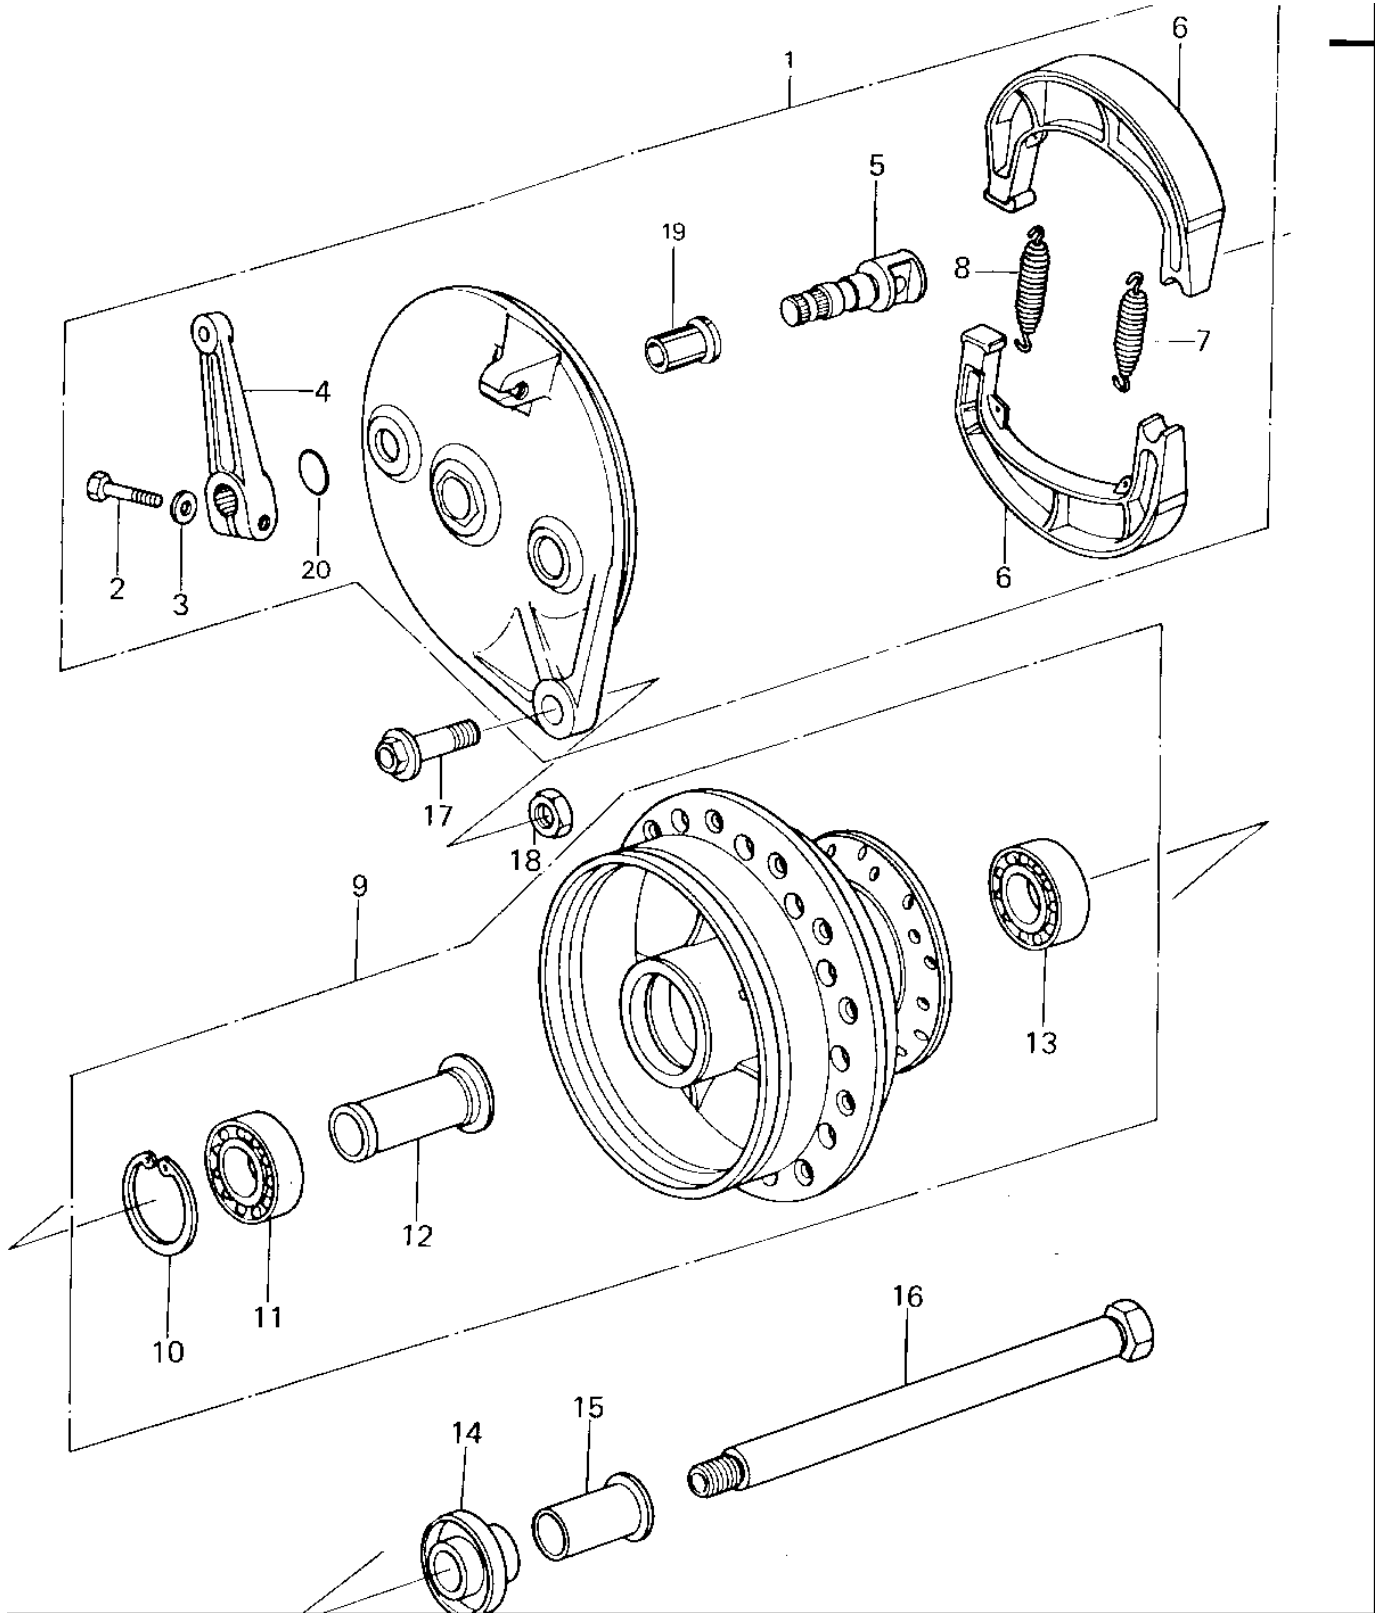

1978 KX™125 PARTS DIAGRAM

FRONT HUB/BRAKE ('78-'79 KX125-A4/A5)

1978 KX™125 PARTS LIST

FRONT HUB/BRAKE ('78-'79 KX125-A4/A5)

ITEM NAME	PART NUMBER	QUANTITY
PANEL-ASY,FR BRK (Ref # 1)	41035-1011-21	1
BOLT-UPSET (Ref # 2)	112G0622	1
WASHER PLAIN 6MM (Ref # 3)	410B0600	1
LEVER,BRAKE CAM,FRONT (Ref # 4)	41053-1007	1
CAM SHAFT,FRONT BRAKE (Ref # 5)	41050-1006	1
SHOE,BRAKE (Ref # 6)	41048-015	1
SPRING,BRAKE SHOE (Ref # 7)	92081-1766	1
SPRING,BRAKE SHOE (Ref # 8)	92081-1550	1
DRUM-ASSY,FR BRK,BLK (Ref # 9)	41034-1009-21	1
CIRCLIP.37MM (Ref # 10)	481J3700	1
BEARING,BALL (Ref # 11)	601B6301U	1
COLLAR,FRONT BEARING (Ref # 12)	92027-1073	1
BEARING,BALL (Ref # 13)	601B6201U	1
COLLAR,FRONT AXLE (Ref # 14)	92027-1071	1
COLLAR,FRONT AXLE (Ref # 15)	92027-1070	1
AXLE,FRONT (Ref # 16)	41068-1008	1
BOLT,HEX HEAD,10X38 (Ref # 17)	92001-1084	1
BOLT,10X45 (Ref # 17)	92001-1182	1
NUT,LOCK,10MM (Ref # 18)	92019-021	1
BUSHING,BRAKE CAMSHT (Ref # 19)	92028-1020	1
"O" RING,12MM (Ref # 20)	670B2012	1