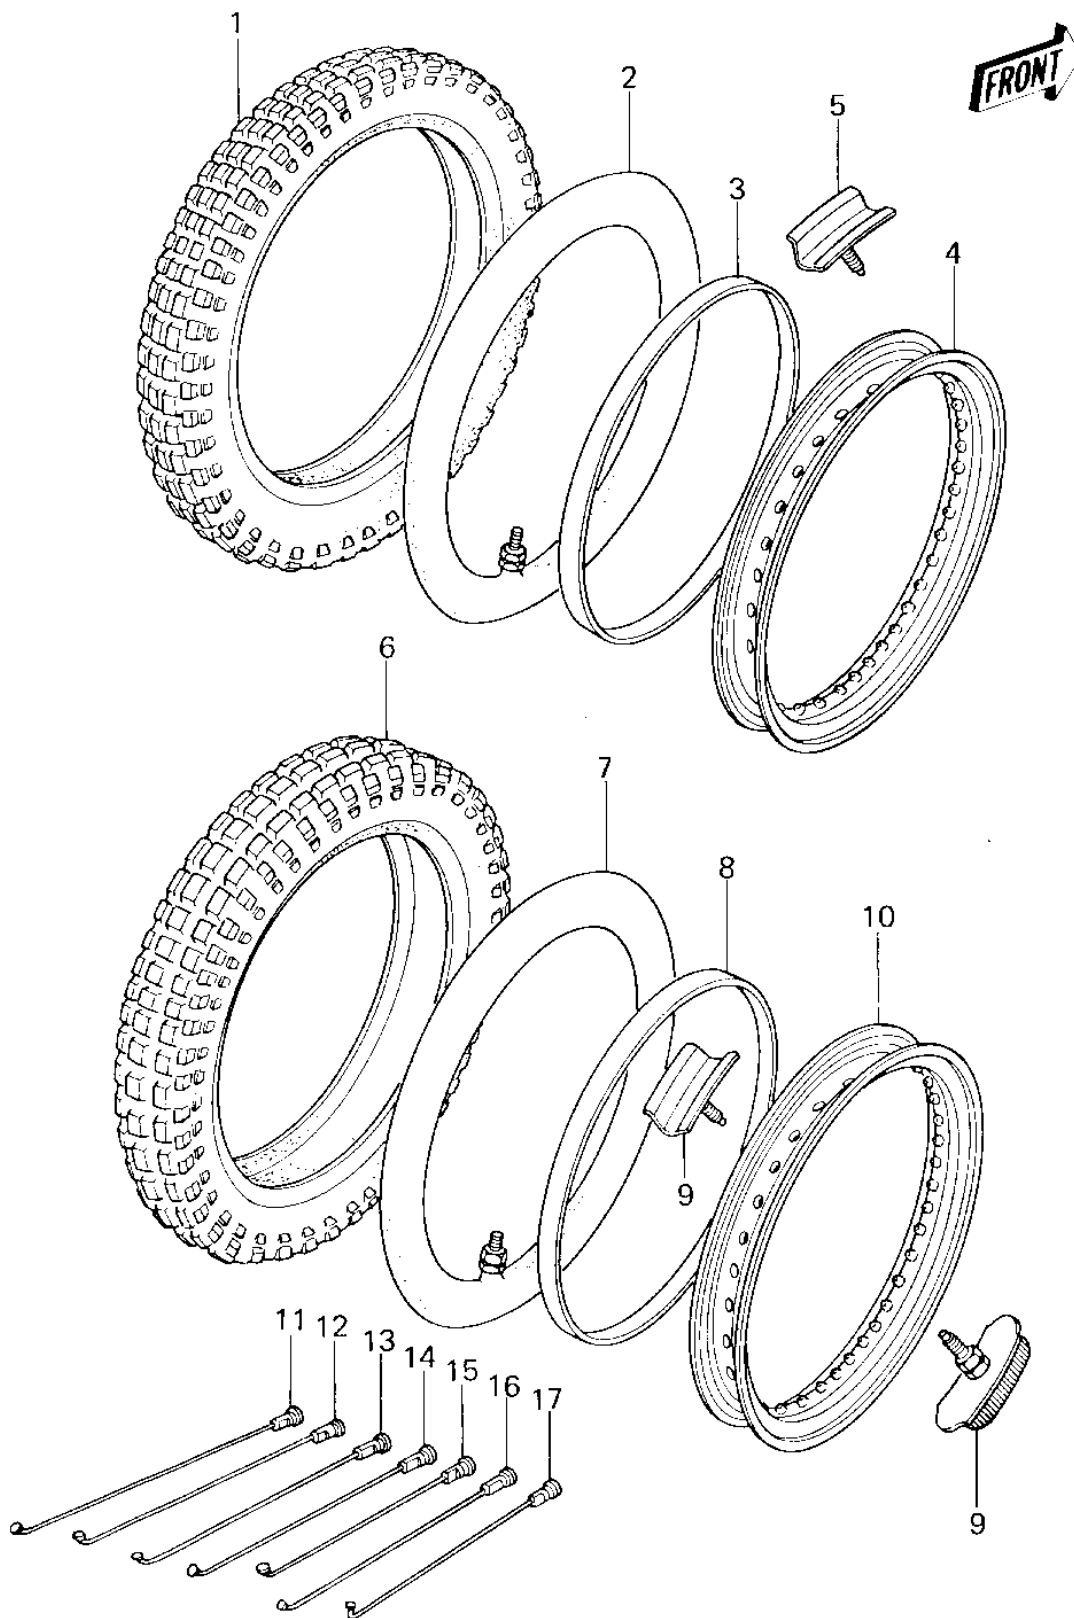

1978 KX™125 PARTS DIAGRAM

WHEELS/TIRES ('78-'79 KX125-A4/A5)

1978 KX™125 PARTS LIST

WHEELS/TIRES ('78-'79 KX125-A4/A5)

ITEM NAME	PART NUMBER	QUANTITY
TIRE 300-21 DUN MX F (Ref # 1)	41002-1023	1
TIRE 300-21 K190 F (Ref # 1)	41002-1065	1
TUBE,2.75/3.70-21 (Ref # 2)	41022-1021	1
BAND,RIM,3.00-21 (Ref # 3)	41023-1001	1
RIM,FRONT,1.60X21E (Ref # 4)	41025-1004	1
PROTECTOR,BEAD 1.60A (Ref # 5)	41024-010	1
TIRE 400-18 K88 R (Ref # 6)	41002-1028	1
TIRE 400-18 K190 R (Ref # 6)	41002-1067	1
TUBE 350/375/410-18 (Ref # 7)	41022-031	1
BAND,RIM,4.00/5.10-18 (Ref # 8)	41023-1006	1
PROTECTOR,BEAD,1.85B (Ref # 9)	41024-011	1
RIM,REAR,1.85X18E (Ref # 10)	41025-1005	1
SPOKE-ASY,FR (Ref # 11)	41027-1005	1
SPOKE-ASY,FR (Ref # 12)	41027-1006	1
SPOKE-ASY,FR (Ref # 13)	41028-1004	1
SPOKE-ASY,RR INNER (Ref # 14)	41027-1007	1
SPOKE-ASY,RR INNER (Ref # 15)	41027-1008	1
SPOKE-ASY,RR OUTER (Ref # 16)	41028-1005	1
SPOKE-ASY,RR OUTER (Ref # 17)	41028-1006	1