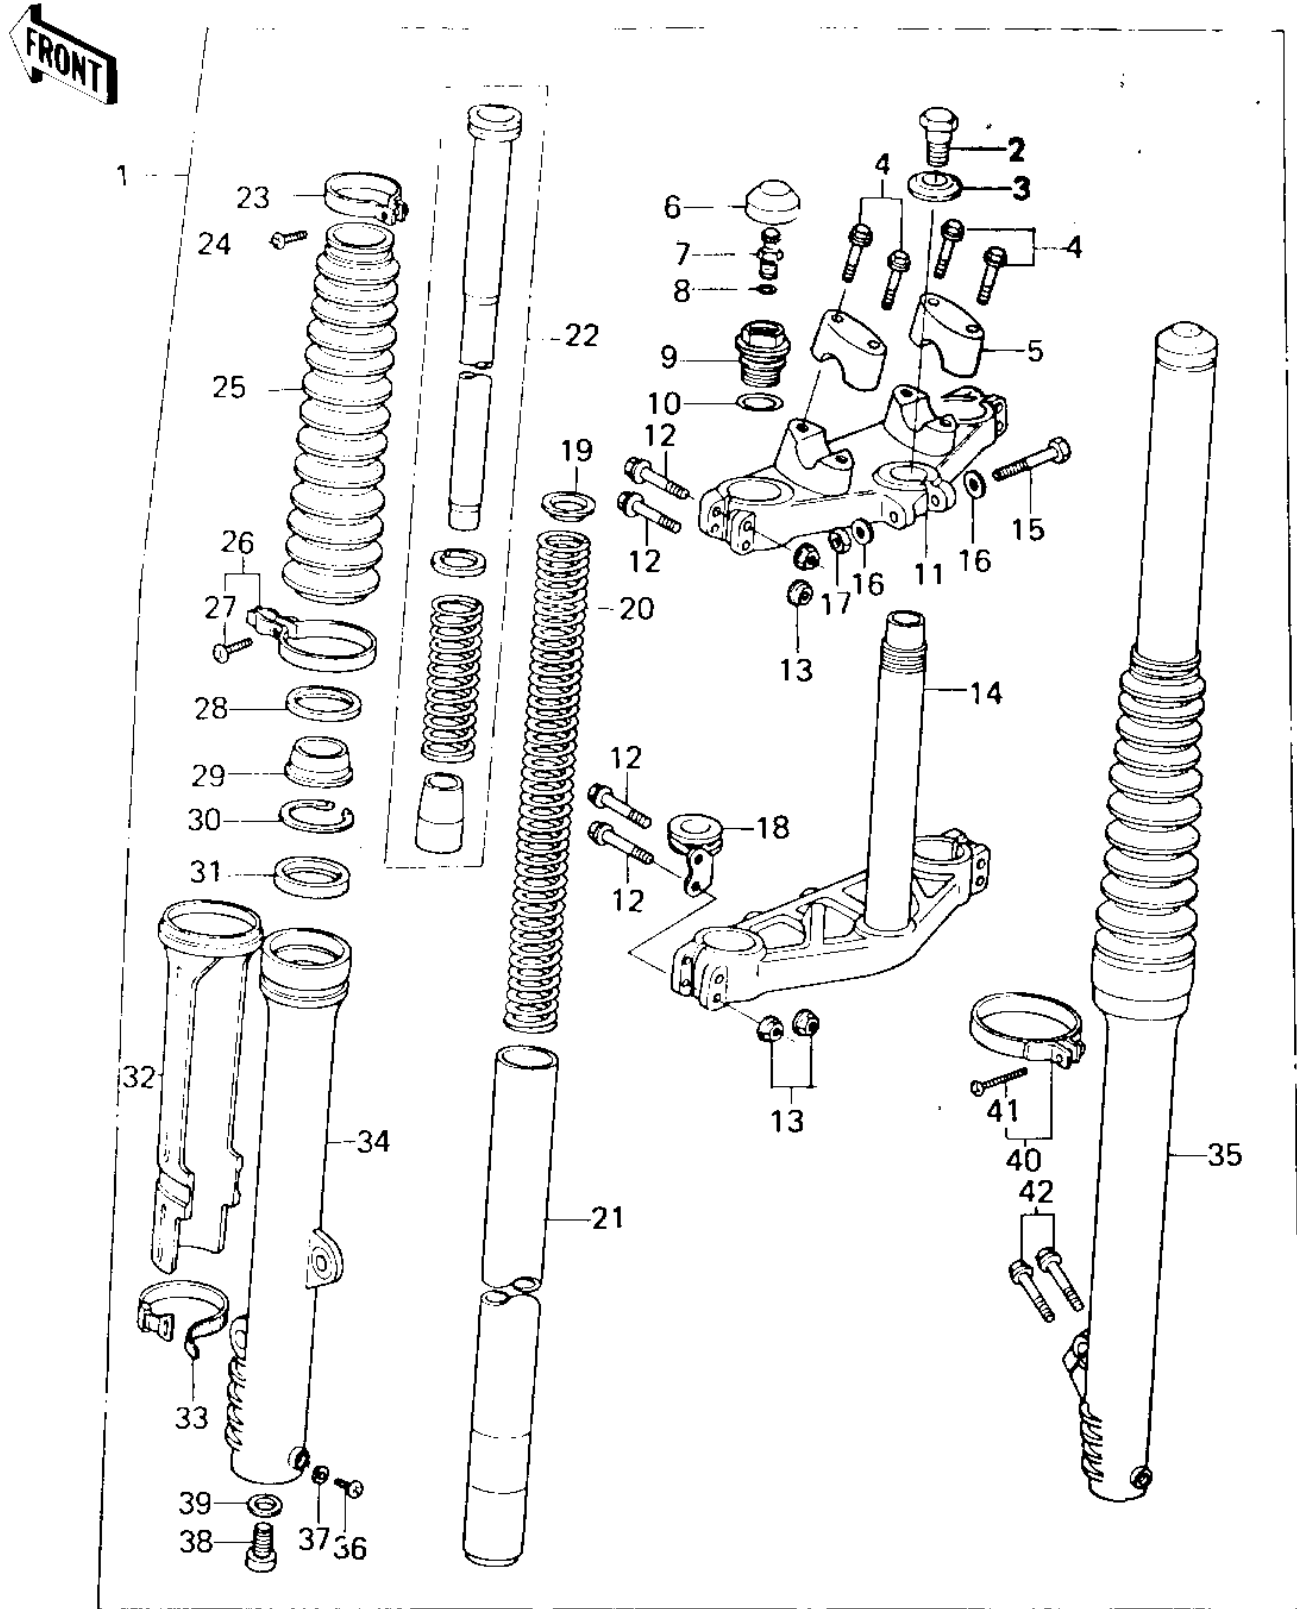

## 1978 KX™125 PARTS DIAGRAM

FRONT FORK (KX125-A5)

## 1978 KX™125 PARTS LIST

FRONT FORK (KX125-A5)

ITEM NAME	PART NUMBER	QUANTITY
FORK-FRONT (Ref # 1)	44001-1070	1
BOLT,FORK TOP (Ref # 2)	44041-065	1
WASHER (Ref # 3)	44043-052	1
BOLT,HEX HEAD,8X35 (Ref # 4)	92001-1059	1
HOLDER,HANDLE BAR (Ref # 5)	46012-1003	1
CAP,RUBBER,FORK TOP (Ref # 6)	44029-1009	1
VALVE ASSY,AIR (Ref # 7)	16126-1003	1
"O" RING,AIR VALVE (Ref # 8)	92055-1018	1
CAP,FORK TOP (Ref # 9)	44029-1011	1
"O" RING,FORK TOP (Ref # 10)	92055-1051	1
HEAD,STEERING STEM (Ref # 11)	44039-1018	1
BOLT,HEX HEAD,8X53 (Ref # 12)	92001-1060	1
NUT,8M/M (Ref # 13)	44007-1002	1
STEM,STEERING (Ref # 14)	44037-1021	1
BOLT,HEX HEAD,8X57 (Ref # 15)	92001-1141	1
WASHER PLAIN 8MM (Ref # 16)	410B0800	1
NUT,LOCK,8MM (Ref # 17)	92015-1124	1
CLAMP,CABLE (Ref # 18)	92072-1027	1
GUIDE,FORK SPRING (Ref # 19)	44028-1004	1
SPRING,FORK INNER (Ref # 20)	44026-1030	1
TUBE,FORK INNER (Ref # 21)	44013-1020	1
CYLINDER-FORK (Ref # 22)	44022-1021	1
BAND,BOOTS (Ref # 23)	92072-1008	1
SCREW-PAN-CROS (Ref # 24)	220B0420	1
BOOT,FORK,L.GREEN (Ref # 25)	49006-1028	1
BAND,BOOTS L.H. (Ref # 26)	92072-1011	1
SCREW PAN HEAD 6X20 (Ref # 27)	220B0620	1
CASE,DUST SHIELD (Ref # 28)	32099-1002	1
DUST SHIELD,FORK (Ref # 29)	92093-1007	1

## 1978 KX™125 PARTS LIST

FRONT FORK (KX125-A5)

ITEM NAME	PART NUMBER	QUANTITY
RING,SNAP,FORK OUTER (Ref # 30)	92033-1005	1
OIL,SEAL,FORK OUTER (Ref # 31)	92049-1009	1
GUARD,FORK (Ref # 32)	55020-1024	1
BAND,BOOTS (Ref # 33)	92072-1009	1
TUBE,LH,FORK OUTER (Ref # 34)	44005-1023	1
TUBE,RH,FORK OUTER (Ref # 35)	44006-1023	1
SCREW PAN HEAD 4X8 (Ref # 36)	220B0408	1
GASKET FORK DRAIN PLG (Ref # 37)	44045-002	1
BOLT-FORK CYLINDER (Ref # 38)	44041-040	1
GASKET,FORK CYLINDER (Ref # 39)	44045-057	1
BAND,BOOTS,R.H. (Ref # 40)	92072-1010	1
SCREW PAN HEAD 4X25 (Ref # 41)	220B0425	1
BOLT,HEX HEAD,8X25 (Ref # 42)	92001-1058	1