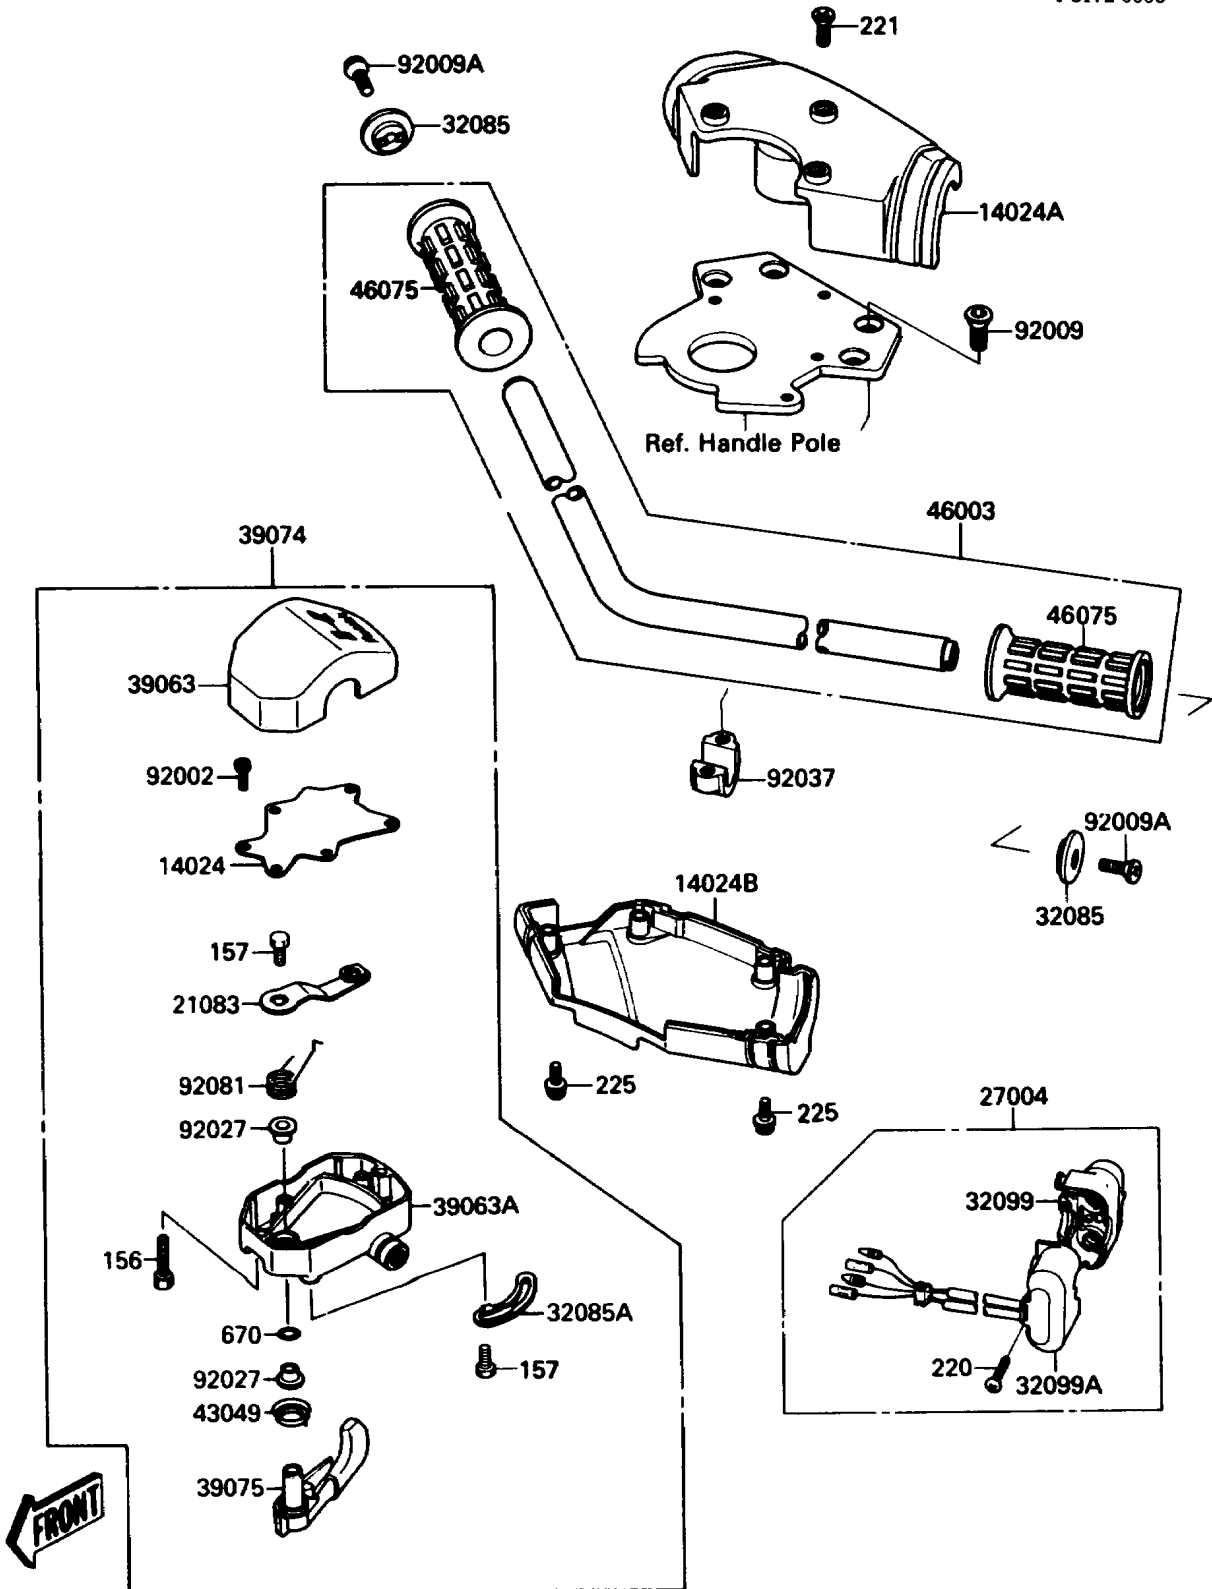

1988 JET SKI® 650 SX PARTS DIAGRAM

Handlebar

F3172-0006

1988 JET SKI® 650 SX PARTS LIST

Handlebar

ITEM NAME	PART NUMBER	QUANTITY
COVER,THROTTLE LEVER (Ref # 14024)	14024-3701	1
COVER,UPP (Ref # 14024A)	14024-3723	1
COVER,LWR (Ref # 14024B)	14024-3724	1
ARM,THROTTLE LEVER (Ref # 21083)	21083-3701	1
SWITCH-ASSY (Ref # 27004)	27004-3705	1
STOPPER (Ref # 32085)	32085-3705	1
STOPPER (Ref # 32085A)	32085-3709	1
CASE,FR,SWITCH (Ref # 32099)	32099-3721	1
CASE,RR,SWITCH (Ref # 32099A)	32099-3723	1
HOUSING-CONTROL,UPP (Ref # 39063)	39063-3703	1
HOUSING-CONTROL,LWR (Ref # 39063A)	39063-3707	1
LEVER-ASSY-THROTTLE (Ref # 39074)	39074-3711	1
LEVER-THROTTLE (Ref # 39075)	39075-3704	1
PACKING,THROTTLE LEVER (Ref # 43049)	43049-3701	1
HANDLE (Ref # 46003)	46003-3705	1
GRIP,HANDLEBAR (Ref # 46075)	46075-3713	1
BOLT,SOCKET,3X10 (Ref # 92002)	92002-3751	1
SCREW,8X22 (Ref # 92009)	92009-3701	1
SCREW,6X16 (Ref # 92009A)	92009-3703	1
COLLAR,THROTTLE LEVER (Ref # 92027)	92027-3704	1
CLAMP,HANDLEBAR (Ref # 92037)	92037-503	1
SPRING,THROTTLE LEVER RETURN (Ref # 92081)	92081-3702	1
BOLT-WP,5X25 (Ref # 156)	156R0525	1
BOLT-WSP,5X12 (Ref # 157)	157R0512	1
SCREW-PAN-CROS,5X30 (Ref # 220)	220R0530	1
SCREW-CSK-CROS,6X16 (Ref # 221)	221R0616	1
SCREW-PAN-WSP-CROS,5X20 (Ref # 225)	225R0520	1
O RING,8MM (Ref # 670)	670B1508	1