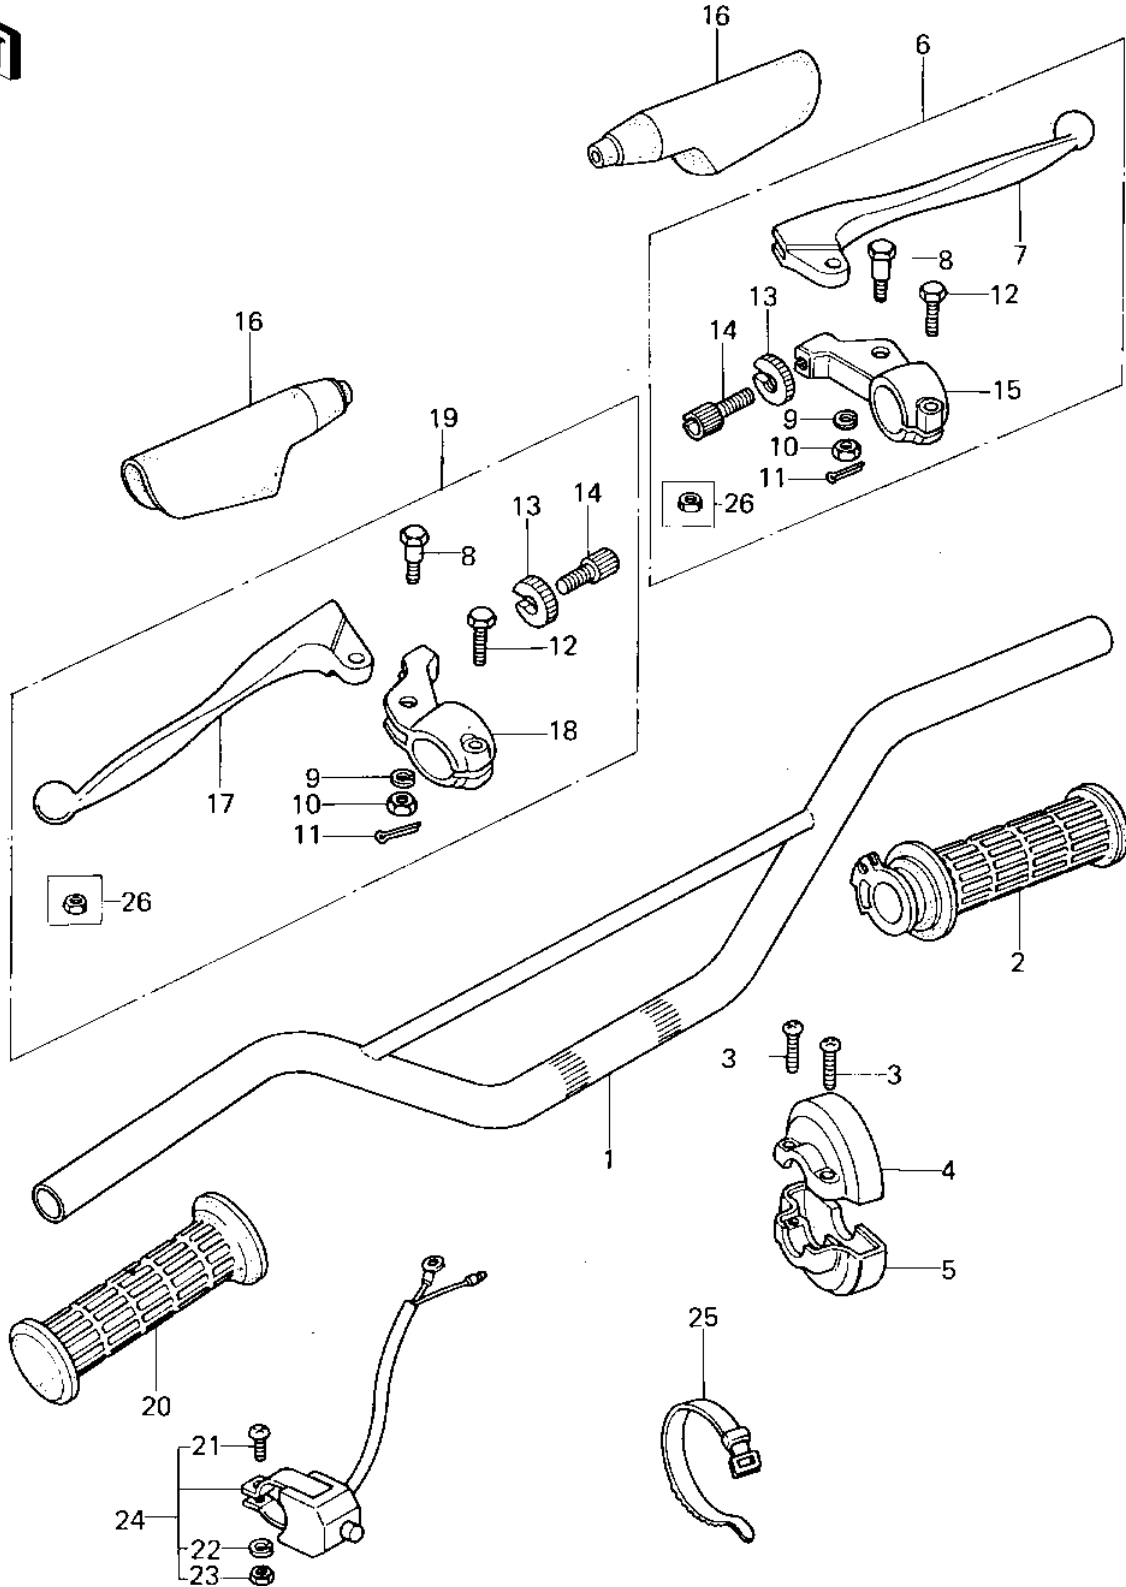

1978 KX™125 PARTS DIAGRAM

HANDLEBAR ('78-'79 KX125-A4/A5)

1978 KX™125 PARTS LIST

HANDLEBAR ('78-'79 KX125-A4/A5)

ITEM NAME	PART NUMBER	QUANTITY
HANDLEBAR (Ref # 1)	46003-1009	1
HANDLEBAR (Ref # 1)	46003-1034	1
GRIP ASSY,THROTTLE (Ref # 2)	46019-1002	1
GRIP ASSY,THROTTLE (Ref # 2)	46019-1009	1
SCREW PAN HEAD 5X20 (Ref # 3)	220B0520	1
CASE,R.H,GRIP,UPPER (Ref # 4)	32099-1014	1
HOUSING-ASSY-CONTROL (Ref # 5)	46091-5006	1
LEVER ASSY,FRONT BRAK (Ref # 6)	46076-1003	1
FRONT BRAKE LEVER (Ref # 7)	46058-018	1
BOLT,HEX HEAD,6MM (Ref # 8)	92001-140	1
WASHER SPRING 6MM (Ref # 9)	461F0600	1
NUT CASTLE (Ref # 10)	320B0600	1
PIN COTTER 1.6X15 (Ref # 11)	550D1615	1
BOLT-UPSET (Ref # 12)	112N0620	1
NUT,CABLE ADJUST LOCK (Ref # 13)	46056-006	1
SCREW,CABLE ADJUST (Ref # 14)	46055-009	1
HOLDER,F.BRAKE LEVER (Ref # 15)	46060-010-21	1
DUST COVER (Ref # 16)	46071-003	1
LEVER, CLUTCH (Ref # 17)	46092-021	1
HOLDER,CLUTCH LEVER (Ref # 18)	46094-014-21	1
LEVER ASSY,CLUTCH (Ref # 19)	46076-1004	1
GRIP ASSY,L.H GRIP (Ref # 20)	46075-031	1
RUBBER,L.H.GRIP,L.GRE (Ref # 20)	46075-1006	1
SCREW PAN HEAD 3X14 (Ref # 21)	220E0314A	1
WASHER SPRING 3MM (Ref # 22)	461F0300	1
NUT-HEX (Ref # 23)	311B0300	1
SWITCH,ASSY,ENG STOP (Ref # 24)	27010-1018	1
BAND,SHORT (Ref # 25)	92072-030	1
NUT (Ref # 26)	92019-008	1