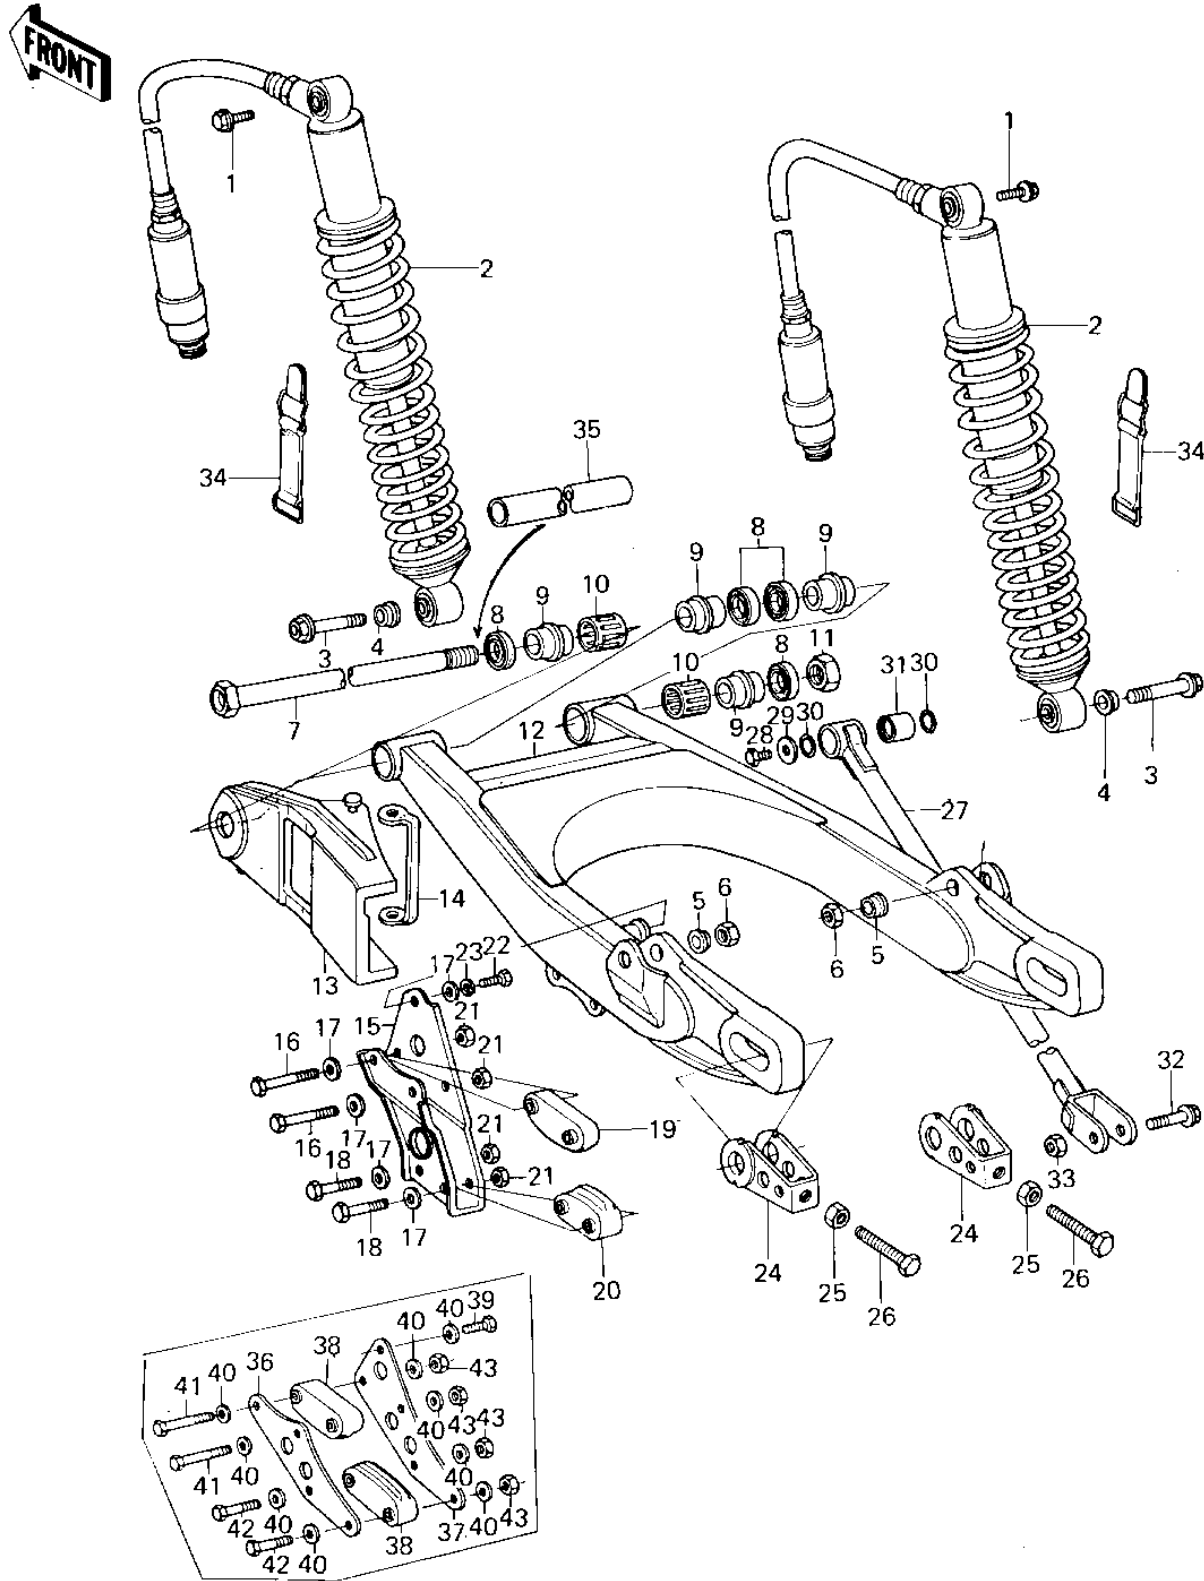

## 1978 KX™125 PARTS DIAGRAM

SWING ARM/SHOCK ABSORBERS ('78-'79 KX125)

## 1978 KX™125 PARTS LIST

SWING ARM/SHOCK ABSORBERS ('78-'79 KX125)

ITEM NAME	PART NUMBER	QUANTITY
BOLT,HEX HEAD,6X10 (Ref # 1)	92001-1034	1
SHOCK ABSBR RR (Ref # 2)	45014-1021	1
SHOCK ABSBR RR (Ref # 2)	45014-1030	1
BOLT,HEX HEAD,10X48 (Ref # 3)	92001-1029	1
COLLAR (Ref # 4)	92027-1029	1
COLLAR (Ref # 5)	92027-1030	1
NUT,LOCK,10MM (Ref # 6)	92019-021	1
SHAFT,SWING ARM,PIVOT (Ref # 7)	33032-1001	1
SHAFT,SWING ARM PIVOT (Ref # 7)	33032-1010	1
OIL SEAL (Ref # 8)	92049-1011	1
SLEEVE,SWING ARM (Ref # 9)	42036-1026	1
BEARING,NEEDLE (Ref # 10)	92046-1001	1
NUT-LOCK,14MM (Ref # 11)	92019-011	1
ARM,SWING (Ref # 12)	33001-1010	1
ARM,SWING (Ref # 12)	33001-1030	1
GUIDE CHAIN,FRONT (Ref # 13)	12053-1017	1
BAND (Ref # 14)	92072-1018	1
GUARD,CHAIN (Ref # 15)	55020-1015	1
BOLT,HEX HEAD,6X50 (Ref # 16)	110G0650	2
WASHER PLAIN 6MM (Ref # 17)	411B0600	2
BOLT 6X35 (Ref # 18)	110R0635	1
GUIDE,CHAIN (Ref # 19)	12053-1015	1
GUIDE,CHAIN,REAR (Ref # 20)	12053-1011	1
NUT (Ref # 21)	92019-008	2
BOLT-UPSET 6X14 (Ref # 22)	112B0614	2
WASHER SPRING 6MM (Ref # 23)	461F0600	1
ADJUSTER,CHAIN (Ref # 24)	33040-1005	1
NUT,8MM (Ref # 25)	312G0800	1
NUT 8MM (Ref # 25)	318G0800	1

## 1978 KX™125 PARTS LIST

SWING ARM/SHOCK ABSORBERS ('78-'79 KX125)

ITEM NAME	PART NUMBER	QUANTITY
BOLT,CHAIN ADJUSTER (Ref # 26)	92001-1027	1
ROD,TORQUE (Ref # 27)	43007-1003	1
TORQUE LINK,RR.BRAKE (Ref # 27)	43007-1009	1
BOLT,6X10 (Ref # 28)	112G0610	1
WASHER,PLAIN,7MM (Ref # 29)	92022-228	1
"O" RING,15MM (Ref # 30)	670B2015	1
BUSHING,BRAKE ROD (Ref # 31)	92028-1023	1
BOLT,HEX HEAD,8X36 (Ref # 32)	92001-1041	1
NUT,LOCK,8MM (Ref # 33)	92017-013	1
BAND,FUEL TANK (Ref # 34)	92072-076	1
SPACER,SWING ARM (Ref # 35)	92026-1014	1
GUARD,CHAIN (Ref # 37)	55020-1021	1
GUIDE,CHAIN (Ref # 38)	12053-1033	1
BOLT-UPSET,6X40 (Ref # 42)	112G0640	1